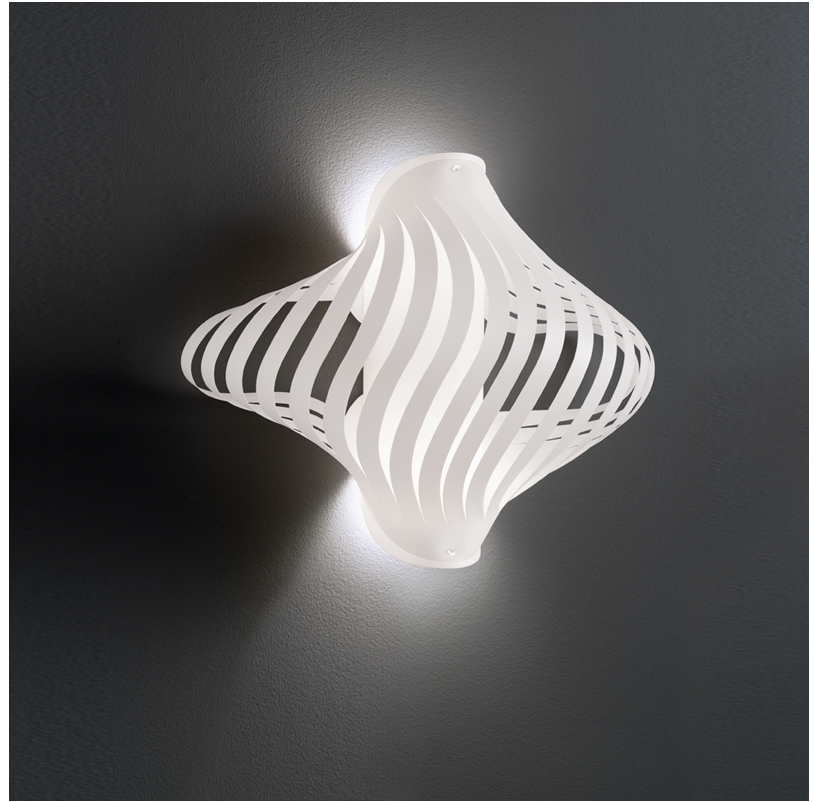

PROJECT
TYPE
SPECIFIER
QUANTITY
DATE

HELIOS SURFACE

D62022-

base number   Finish
Options

1. To build a product code in our configurator select the specify button on the base model # product page
2. To build a manual product code on this datasheet choose from the options listed below in blue font and add the suffix to the base model #

GENERAL

Series: Helios
Brand: Linea Zero
Division: Design
Mounting Type: Surface
Mounting Location: Ceiling
Subcategory: Ambient

PHYSICAL

Shape: Abstract
Diameter (mm): 400
Diameter (in): 15 3/4
Height (mm): 390
Height (in): 15 3/8
Light Distribution: Omnidirectional
Diffuser: Polilux™ Shade - See Finish Options
[Fixture Finish: WHI / BLK / PBL / POR / PGN / COP / NGD / PKM / SIL](#)
Fixture Material: Polilux™/ Metal holder

ELECTRICAL

Number of Lamps: 1
Lamp Type: LED Retrofit
Bulb Included: Bulb Not Included
Max. Wattage Per Lamp (W): 7
Lamp Base: E26
Input Voltage (V): 120
Upon Request: 277Vac / GU24

LED

OPTICAL

RATINGS AND CERTIFICATIONS

Certified By: Certified for North American Standards
IP rating: IP20