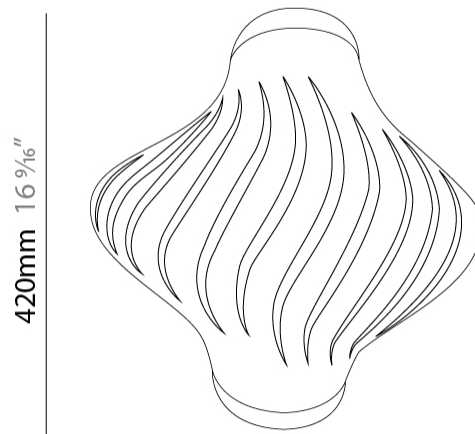

PROJECT
TYPE
SPECIFIER
QUANTITY
DATE

HELIOS SURFACE

D62022-

base number   Finish
Options

1. To build a product code in our configurator select the specify button on the base model # product page
2. To build a manual product code on this datasheet choose from the options listed below in blue font and add the suffix to the base model #

GENERAL

Series: Helios
Brand: Linea Zero
Division: Design
Mounting Type: Surface
Mounting Location: Ceiling
Subcategory: Ambient

PHYSICAL

Shape: Abstract
Diameter (mm): 400
Diameter (in): 15 3/4
Height (mm): 390
Height (in): 15 3/8
Light Distribution: Omnidirectional
Diffuser: Polilux™ Shade - See Finish Options
[Fixture Finish: WHI / BLK / PBL / POR / PGN / COP / NGD / PKM / SIL](#)
Fixture Material: Polilux™/ Metal holder

ELECTRICAL

Number of Lamps: 1
Lamp Type: LED Retrofit
Bulb Included: Bulb Not Included
Max. Wattage Per Lamp (W): 7
Lamp Base: E26
Input Voltage (V): 120
Upon Request: 277Vac / GU24

LED

OPTICAL

RATINGS AND CERTIFICATIONS

Certified By: Certified for North American Standards
IP rating: IP20