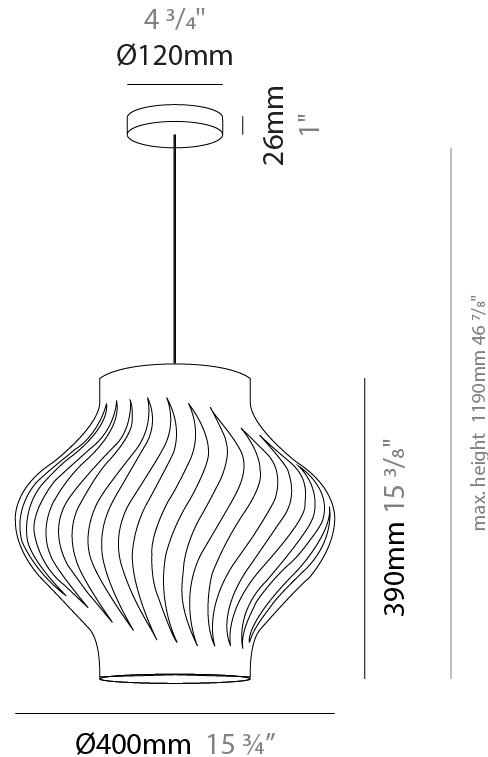

PROJECT	
TYPE	
SPECIFIER	
QUANTITY	
DATE	

HELIOS SHELL SUSPENSION

D61030-

base number   Finish
Options

1. To build a product code in our configurator select the specify button on the base model # product page
2. To build a manual product code on this datasheet choose from the options listed below in blue font and add the suffix to the base model #

GENERAL

Series: Helios
Subseries: Helios Shell
Brand: Linea Zero
Division: Design
Mounting Type: Suspension
Mounting Location: Ceiling
Subcategory: Pendant

PHYSICAL

Shape: Abstract
Diameter (mm): 400
Diameter (in): 15 3/4
Height (mm): 390
Height (in): 15 3/8
Max. Overall Height (mm): 1190
Max. Overall Height (in): 46 7/8
Light Distribution: Omnidirectional
Diffuser: Polilux™ Shade - See Finish Options
Fixture Finish: WHI / BLK / PBL / POR / PGN / COP / NGD / PKM / SIL
Fixture Material: Polilux™/ Metal holder
Cable Details: Cable length 31"

ELECTRICAL

Number of Lamps: 1
Lamp Type: LED Retrofit
Bulb Included: Bulb Not Included
Max. Wattage Per Lamp (W): 7
Lamp Base: E26
Input Voltage (V): 120
Upon Request: 277Vac / GU24

LED

OPTICAL

RATINGS AND CERTIFICATIONS

Certified By: Certified for North American Standards
IP rating: IP20