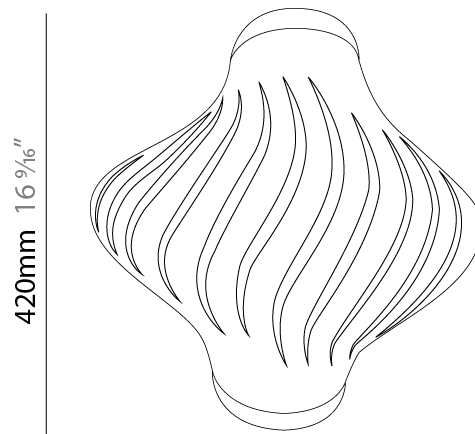

PROJECT	_____
TYPE	_____
SPECIFIER	_____
QUANTITY	_____
DATE	_____

HELIOS SURFACE

D62026-

base number   Finish
Options

1. To build a product code in our configurator select the specify button on the base model # product page
2. To build a manual product code on this datasheet choose from the options listed below in blue font and add the suffix to the base model #

GENERAL

Series: Helios _____
Brand: Linea Zero _____
Division: Design _____
Mounting Type: Surface _____
Mounting Location: Ceiling _____
Subcategory: Ambient _____

PHYSICAL

Shape: Abstract _____
Length (mm): 520 _____
Length (in): 20 1/2 _____
Width (mm): 260 _____
Width (in): 10 1/4 _____
Height (mm): 420 _____
Height (in): 16 9/16 _____
Light Distribution: Downlight _____
Diffuser: Polilux™ Shade - See Finish Options _____
Fixture Finish: WHI / BLK / PBL / POR / PGN / COP / NGD / PKM / SIL _____
Fixture Material: Polilux™/ Metal holder _____

ELECTRICAL

Number of Lamps: 2 _____
Lamp Type: LED Retrofit _____
Bulb Included: Bulb Not Included _____
Max. Wattage Per Lamp (W): 7 _____
Lamp Base: E26 _____
Input Voltage (V): 120 _____
Upon Request: 277Vac / GU24 _____

LED

OPTICAL

RATINGS AND CERTIFICATIONS

Certified By: Certified for North American Standards _____
IP rating: IP20 _____