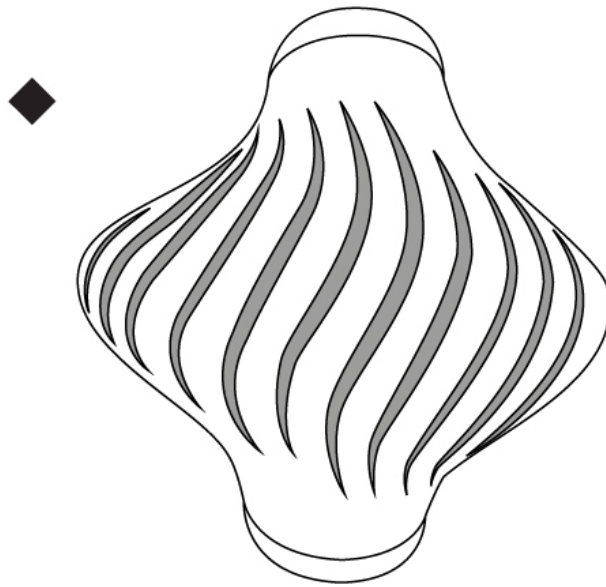

D62026-

PROJECT

TYPE

SPECIFIER

QUANTITY

DATE