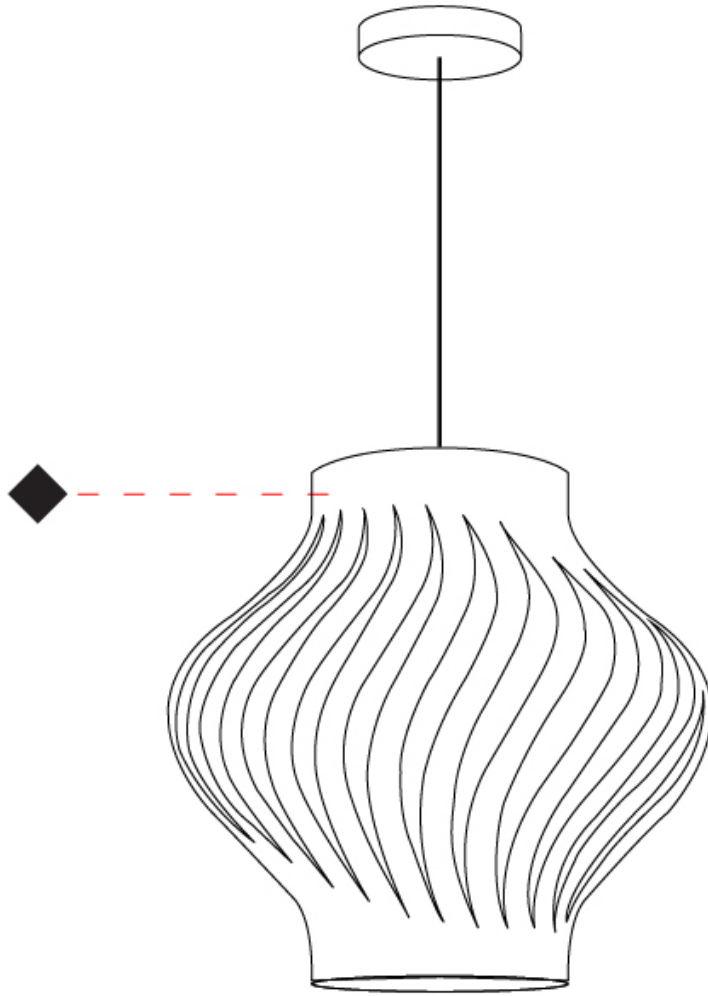

HELIOS SHELL SUSPENSION

D61030- : D61030-WHI

PROJECT	_____
TYPE	_____
SPECIFIER	_____
QUANTITY	_____
DATE	_____