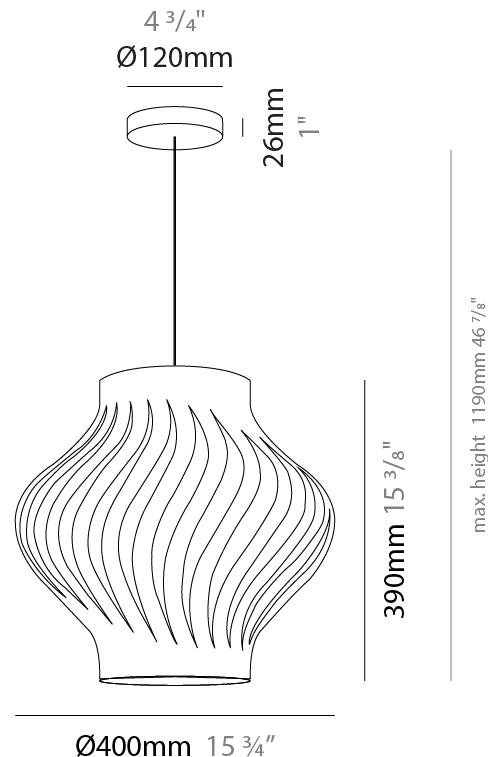

HELIOS SHELL SUSPENSION

D61030-

base number   Finish
Options

1. To build a product code in our configurator select the specify button on the base model # product page
2. To build a manual product code on this datasheet choose from the options listed below in blue font and add the suffix to the base model #

GENERAL

Series: Helios _____
Subseries: Helios Shell _____
Partner: Linea Zero _____
Division: Design _____
Installation: Suspension _____
Product Type: Pendant _____
Mounting Location: Ceiling _____

PHYSICAL

Shape: Abstract _____
Diameter (mm): 400 _____
Diameter (in): 15 3/4 _____
Height (mm): 390 _____
Height (in): 15 3/8 _____
Max. Overall Height (mm): 1190 _____
Max. Overall Height (in): 46 7/8 _____
Diffuser: Polilux™ Shade - See Finish Options _____
Fixture Finish: WHI / BLK / PBL / POR / PGN / COP / NGD / PKM / SIL _____
Fixture Material: Polilux™/ Metal holder _____
Primary Material: Non-Static Polilux _____
Cable Details: Cable length 31" _____

ELECTRICAL

Number of Lamps: 1 _____
Lamp Type: LED Retrofit _____
Bulb Included: Bulb Not Included _____
Max. Wattage Per Lamp (W): 7 _____
Lamp Base: E26 _____
Input Voltage (V): 120 _____
Upon Request: 277Vac / GU24 _____

LED

OPTICAL

RATINGS AND CERTIFICATIONS

Certified By: Certified for North American Standards _____
IP rating: IP20 _____