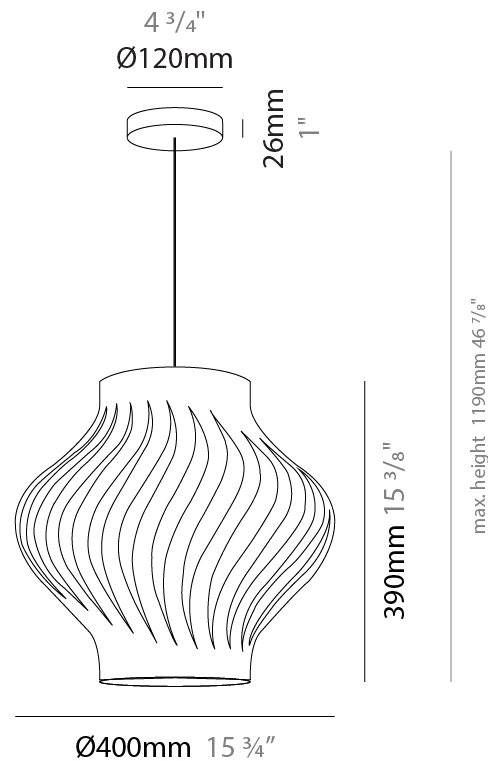

PROJECT	
TYPE	
SPECIFIER	
QUANTITY	
DATE	

HELIOS SHELL SUSPENSION

D61030- : D61030-WHI

base number

1. To build a product code in our configurator select the specify button on the base model # product page
2. To build a manual product code on this datasheet choose from the options listed below in blue font and add the suffix to the base model #

GENERAL

Series: Helios
Subseries: Helios Shell
Partner: Linea Zero
Division: Design
Installation: Suspension
Product Type: Pendant
Mounting Location: Ceiling

PHYSICAL

Shape: Abstract
Diameter (mm): 400
Diameter (in): 15 3/4
Height (mm): 390
Height (in): 15 3/8
Max. Overall Height (mm): 1190
Max. Overall Height (in): 46 7/8
Weight (kg): 1.5
Weight (lbs): 1.199
Diffuser: White - Polilux® Shade
Fixture Material: Polilux™/ Metal holder
Primary Material: Non-Static Polilux
Cable Details: Cable length 31" - White

ELECTRICAL

Number of Lamps: 1
Lamp Type: LED Retrofit
Bulb Included: Bulb Not Included
Total Output Wattage (W): 7
Max. Wattage Per Lamp (W): 7
Lamp Base: E26
Input Voltage (V): 120

LED

OPTICAL

RATINGS AND CERTIFICATIONS

Certified By: CSA Certified to UL and CSA Standards
IP rating: IP20