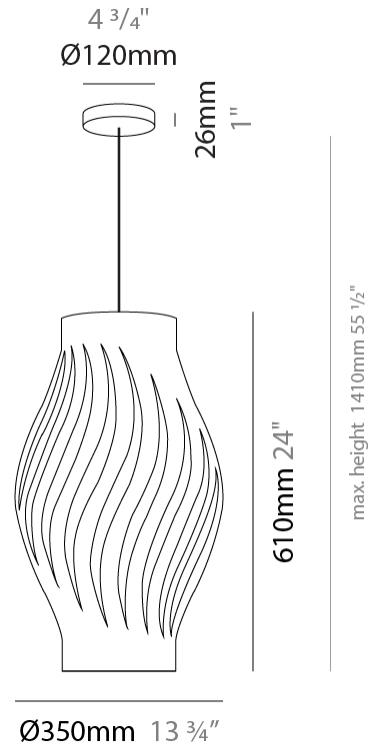

PROJECT	
TYPE	
SPECIFIER	
QUANTITY	
DATE	

HELIOS LONG SUSPENSION

D61031-

base number   Finish
Options

1. To build a product code in our configurator select the specify button on the base model # product page
2. To build a manual product code on this datasheet choose from the options listed below in blue font and add the suffix to the base model #

GENERAL

Series: Helios
Subseries: Helios Long
Partner: Linea Zero
Division: Design
Installation: Suspension
Product Type: Pendant
Mounting Location: Ceiling
Light Distribution: Downlight

PHYSICAL

Shape: Abstract
Diameter (mm): 350
Diameter (in): 13 3/4"
Height (mm): 610
Height (in): 24
Max. Overall Height (mm): 1410
Max. Overall Height (in): 55 1/2"
Diffuser: Polilux™ Shade - See Finish Options
Fixture Finish: WHI / BLK / PBL / POR / PGN / COP / NGD / PKM / SIL
Fixture Material: Polilux™/ Metal holder
Primary Material: Non-Static Polilux

ELECTRICAL

Number of Lamps: 1
Lamp Type: LED Retrofit
Bulb Included: Bulb Not Included
Max. Wattage Per Lamp (W): 7
Lamp Base: E26
Input Voltage (V): 120
Upon Request: 277Vac / GU24

LED

OPTICAL

RATINGS AND CERTIFICATIONS

Certified By: Certified for North American Standards
IP rating: IP20