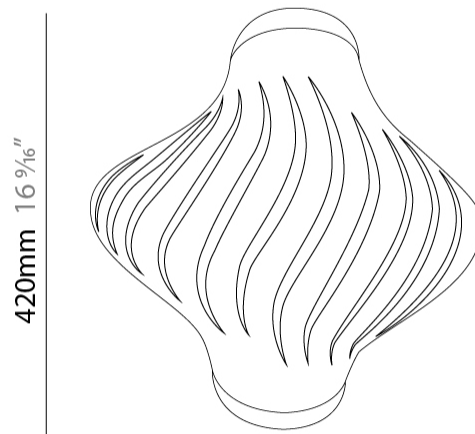

PROJECT
TYPE
SPECIFIER
QUANTITY
DATE

HELIOS SURFACE

D62022-

base number   Finish
Options

1. To build a product code in our configurator select the specify button on the base model # product page
2. To build a manual product code on this datasheet choose from the options listed below in blue font and add the suffix to the base model #

GENERAL

Series: Helios
Partner: Linea Zero
Division: Design
Installation: Surface
Product Type: Ceiling Surface
Mounting Location: Ceiling

PHYSICAL

Shape: Abstract
Diameter (mm): 400
Diameter (in): 15 3/4
Height (mm): 390
Height (in): 15 3/8
Diffuser: Polilux™ Shade - See Finish Options
Fixture Finish: WHI / BLK / PBL / POR / PGN / COP / NGD / PKM / SIL
Fixture Material: Polilux™/ Metal holder
Primary Material: Non-Static Polilux

ELECTRICAL

Number of Lamps: 1
Lamp Type: LED Retrofit
Bulb Included: Bulb Not Included
Max. Wattage Per Lamp (W): 7
Lamp Base: E26
Input Voltage (V): 120
Upon Request: 277Vac / GU24

LED

OPTICAL

RATINGS AND CERTIFICATIONS

Certified By: Certified for North American Standards
IP rating: IP20