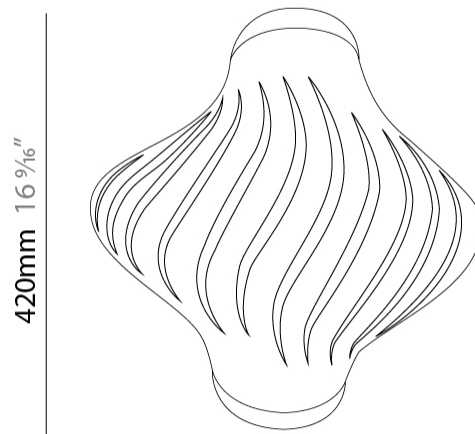

PROJECT	_____
TYPE	_____
SPECIFIER	_____
QUANTITY	_____
DATE	_____

HELIOS SURFACE

D62022-

base number   Finish
Options

1. To build a product code in our configurator select the specify button on the base model # product page
2. To build a manual product code on this datasheet choose from the options listed below in blue font and add the suffix to the base model #

GENERAL

Series: Helios
Brand: Linea Zero
Division: Design
Mounting Type: Surface
Mounting Location: Ceiling
Subcategory: Ambient

PHYSICAL

Shape: Abstract
Diameter (mm): 400
Diameter (in): 15 3/4
Height (mm): 390
Height (in): 15 3/8
Light Distribution: Omnidirectional
Diffuser: Polilux™ Shade - See Finish Options
Fixture Finish: WHI / BLK / PBL / POR / PGN / COP / NGD / PKM / SIL
Fixture Material: Polilux™/ Metal holder

ELECTRICAL

Number of Lamps: 1
Lamp Type: LED Retrofit
Bulb Included: Bulb Not Included
Max. Wattage Per Lamp (W): 7
Lamp Base: E26
Input Voltage (V): 120
Upon Request: 277Vac / GU24

LED

OPTICAL

RATINGS AND CERTIFICATIONS

Certified By: Certified for North American Standards
IP rating: IP20