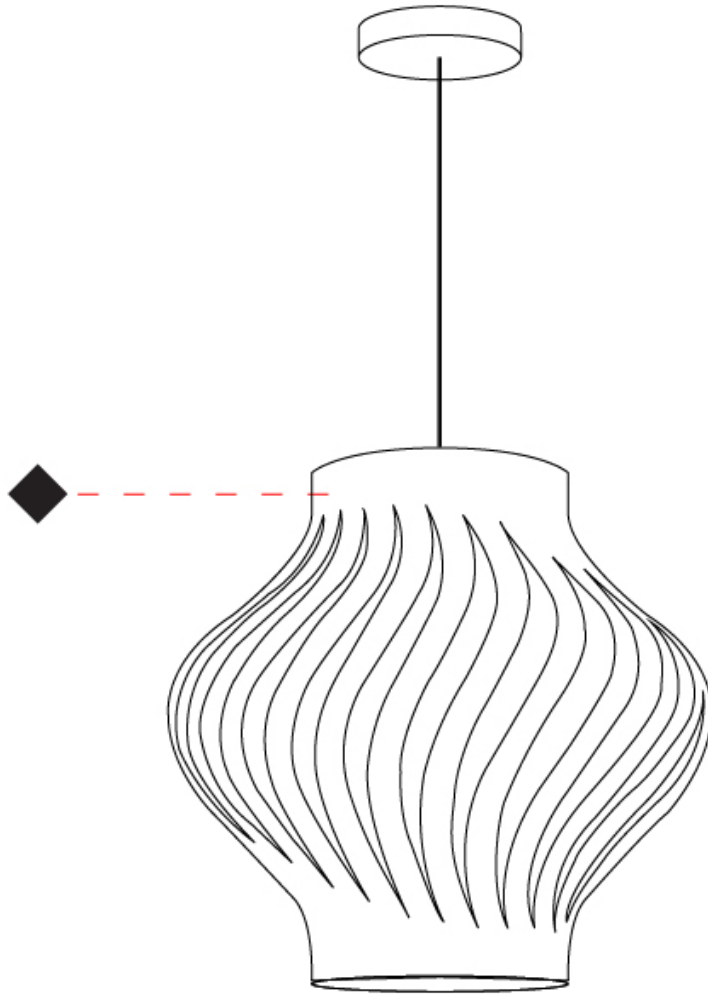

HELIOS SHELL SUSPENSION

D61030-

PROJECT _____

TYPE _____

SPECIFIER _____

QUANTITY _____

DATE _____