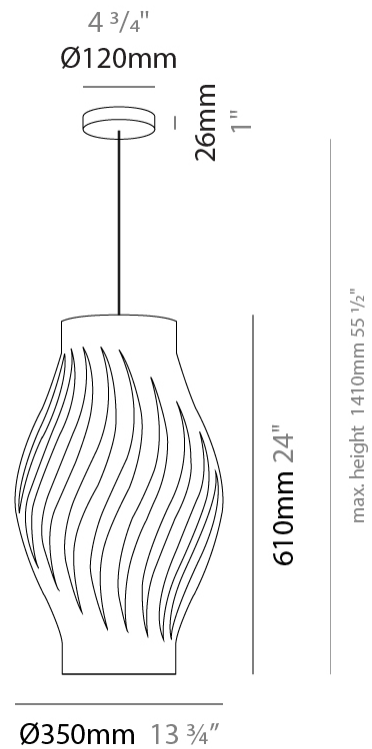

PROJECT	
TYPE	
SPECIFIER	
QUANTITY	
DATE	

HELIOS LONG SUSPENSION

D61031-

base number   Finish
Options

1. To build a product code in our configurator select the specify button on the base model # product page
2. To build a manual product code on this datasheet choose from the options listed below in blue font and add the suffix to the base model #

GENERAL

Series: Helios
Subseries: Helios Long
Brand: Linea Zero
Division: Design
Mounting Type: Suspension
Mounting Location: Ceiling
Subcategory: Pendant

PHYSICAL

Shape: Abstract
Diameter (mm): 350
Diameter (in): 13 ¾
Height (mm): 610
Height (in): 24
Max. Overall Height (mm): 1410
Max. Overall Height (in): 55 ½
Light Distribution: Downlight
Diffuser: Polilux™ Shade - See Finish Options
Fixture Finish: WHI / BLK / PBL / POR / PGN / COP / NGD / PKM / SIL
Fixture Material: Polilux™/ Metal holder

ELECTRICAL

Number of Lamps: 1
Lamp Type: LED Retrofit
Bulb Included: Bulb Not Included
Max. Wattage Per Lamp (W): 7
Lamp Base: E26
Input Voltage (V): 120
Upon Request: 277Vac / GU24

LED

OPTICAL

RATINGS AND CERTIFICATIONS

Certified By: Certified for North American Standards
IP rating: IP20