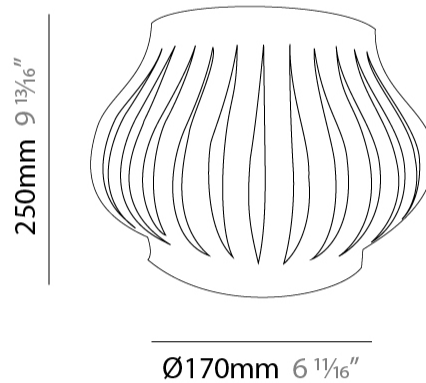

PROJECT	_____
TYPE	_____
SPECIFIER	_____
QUANTITY	_____
DATE	_____

HELIOS SURFACE

D63005-

base number   Finish
Options

1. To build a product code in our configurator select the specify button on the base model # product page
2. To build a manual product code on this datasheet choose from the options listed below in blue font and add the suffix to the base model #

GENERAL

Series: Helios
Brand: Linea Zero
Division: Design
Mounting Type: Surface
Mounting Location: Wall
Subcategory: Ambient

PHYSICAL

Shape: Abstract
Length (mm): 330
Length (in): 13
Height (mm): 250
Height (in): 9 ¹³/₁₆
Extension (mm): 170
Extension (in): 6 ¹¹/₁₆
Light Distribution: Omnidirectional
Diffuser: Polilux™ Shade - See Finish Options
Fixture Finish: WHI / BLK / PBL / POR / PGN / COP / NGD / PKM / SIL
Fixture Material: Polilux™/ Metal holder

ELECTRICAL

Number of Lamps: 1
Lamp Type: LED Retrofit
Bulb Included: Bulb Not Included
Max. Wattage Per Lamp (W): 7
Lamp Base: E26
Input Voltage (V): 120
Upon Request: 277Vac / GU24

LED

OPTICAL

RATINGS AND CERTIFICATIONS

Certified By: Certified for North American Standards
IP rating: IP20