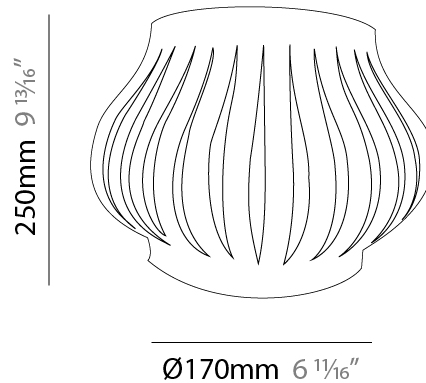

HELIOS SURFACE

D63004-

base number   Finish
Options

1. To build a product code in our configurator select the specify button on the base model # product page
2. To build a manual product code on this datasheet choose from the options listed below in blue font and add the suffix to the base model #

GENERAL

Series: Helios
Brand: Linea Zero
Division: Design
Mounting Type: Surface
Mounting Location: Wall
Subcategory: Ambient

PHYSICAL

Shape: Abstract
Length (mm): 330
Length (in): 13
Height (mm): 250
Height (in): 9 ¹³/₁₆
Extension (mm): 170
Extension (in): 6 ¹¹/₁₆
Light Distribution: Omnidirectional
Diffuser: Polilux™ Shade - See Finish Options
Fixture Finish: WHI / BLK / PBL / POR / PGN / COP / NGD / PKM / SIL
Fixture Material: Polilux™/ Metal holder

ELECTRICAL

Number of Lamps: 1
Lamp Type: LED Retrofit
Bulb Included: Bulb Not Included
Max. Wattage Per Lamp (W): 7
Lamp Base: E26
Input Voltage (V): 120
Upon Request: 277Vac / GU24

LED

OPTICAL

RATINGS AND CERTIFICATIONS

Certified By: Certified for North American Standards
IP rating: IP20