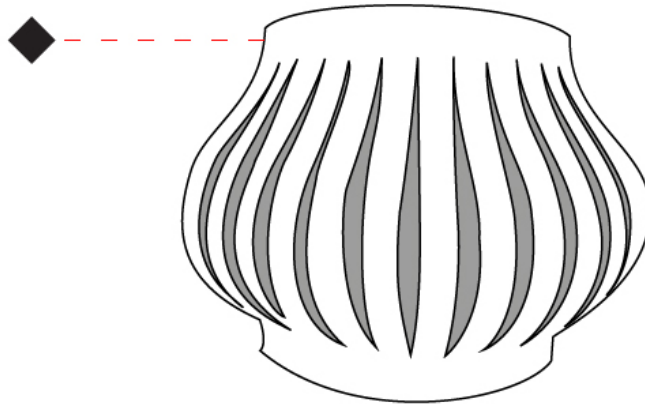

D63004-

PROJECT

TYPE

SPECIFIER

QUANTITY

DATE

D