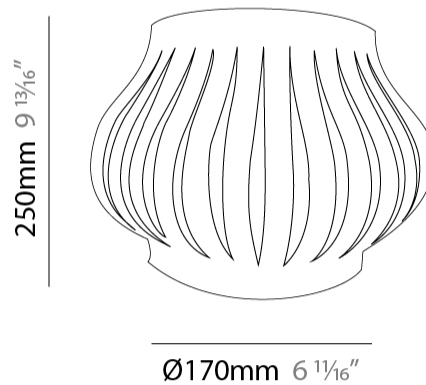

PROJECT _____
TYPE _____
SPECIFIER _____
QUANTITY _____
DATE _____

HELIOS SURFACE

D63005-

base number   Finish
Options

1. To build a product code in our configurator select the specify button on the base model # product page
2. To build a manual product code on this datasheet choose from the options listed below in blue font and add the suffix to the base model #

GENERAL

Series: Helios _____
Partner: Linea Zero _____
Division: Design _____
Installation: Surface _____
Product Type: Wall Surface _____
Mounting Location: Wall _____

PHYSICAL

Shape: Abstract _____
Length (mm): 330 _____
Length (in): 13 _____
Height (mm): 250 _____
Height (in): 9 ¹³/₁₆ _____
Extension (mm): 170 _____
Extension (in): 6 ¹¹/₁₆ _____
Diffuser: Polilux™ Shade - See Finish Options _____
Fixture Finish: WHI / BLK / PBL / POR / PGN / COP / NGD / PKM / SIL _____
Fixture Material: Polilux™/ Metal holder _____
Primary Material: Non-Static Polilux _____

ELECTRICAL

Number of Lamps: 1 _____
Lamp Type: LED Retrofit _____
Bulb Included: Bulb Not Included _____
Max. Wattage Per Lamp (W): 7 _____
Lamp Base: E26 _____
Input Voltage (V): 120 _____
Upon Request: 277Vac / GU24 _____

LED

OPTICAL

RATINGS AND CERTIFICATIONS

Certified By: Certified for North American Standards _____
IP rating: IP20 _____