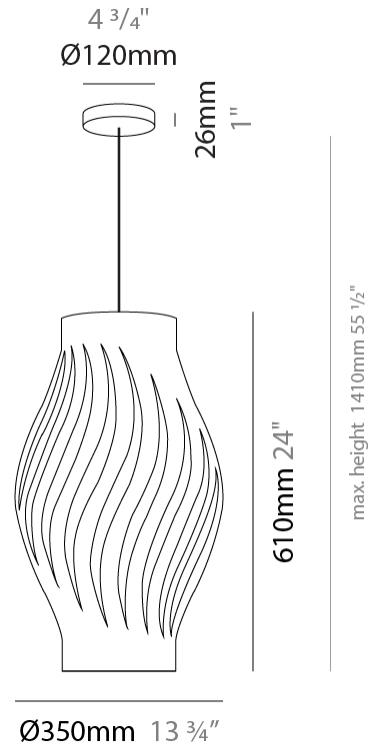

HELIOS LONG SUSPENSION

D61031-

base number   Finish
Options

1. To build a product code in our configurator select the specify button on the base model # product page
2. To build a manual product code on this datasheet choose from the options listed below in blue font and add the suffix to the base model #

GENERAL

Series: Helios
Subseries: Helios Long
Partner: Linea Zero
Division: Design
Installation: Suspension
Product Type: Pendant
Mounting Location: Ceiling
Light Distribution: Downlight

PHYSICAL

Shape: Abstract
Diameter (mm): 350
Diameter (in): 13 3/4"
Height (mm): 610
Height (in): 24
Max. Overall Height (mm): 1410
Max. Overall Height (in): 55 1/2"
Diffuser: Polilux™ Shade - See Finish Options
Fixture Finish: WHI / BLK / PBL / POR / PGN / COP / NGD / PKM / SIL
Fixture Material: Polilux™/ Metal holder
Primary Material: Non-Static Polilux

ELECTRICAL

Number of Lamps: 1
Lamp Type: LED Retrofit
Bulb Included: Bulb Not Included
Max. Wattage Per Lamp (W): 7
Lamp Base: E26
Input Voltage (V): 120
Upon Request: 277Vac / GU24

LED

OPTICAL

RATINGS AND CERTIFICATIONS

Certified By: Certified for North American Standards
IP rating: IP20

PROJECT	_____
TYPE	_____
SPECIFIER	_____
QUANTITY	_____
DATE	_____