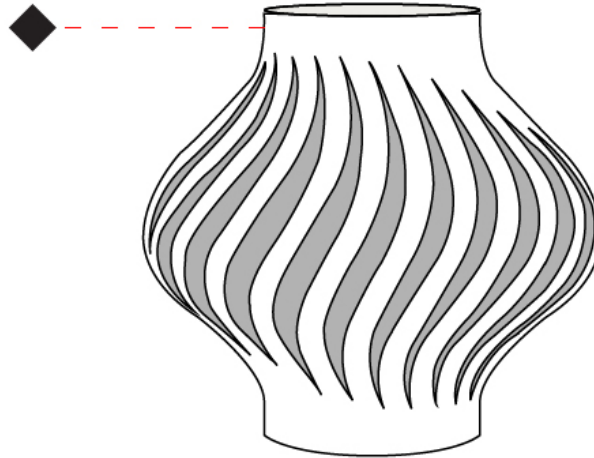

HELIOS PORTABLE

D64023-

PROJECT

TYPE

SPECIFIER

QUANTITY

DATE

D