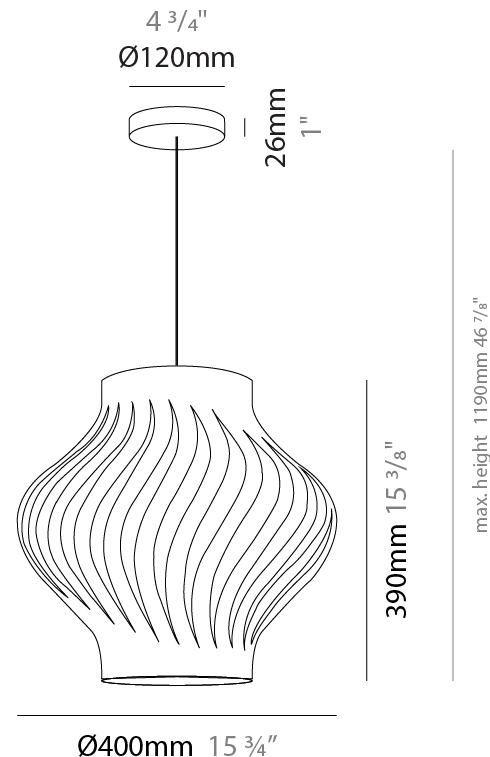

PROJECT	_____
TYPE	_____
SPECIFIER	_____
QUANTITY	_____
DATE	_____

HELIOS SHELL SUSPENSION

D61030-

base number   Finish
Options

1. To build a product code in our configurator select the specify button on the base model # product page
2. To build a manual product code on this datasheet choose from the options listed below in blue font and add the suffix to the base model #

GENERAL

Series: Helios
Subseries: Helios Shell
Brand: Linea Zero
Division: Design
Mounting Type: Suspension
Mounting Location: Ceiling
Subcategory: Pendant

PHYSICAL

Shape: Abstract
Diameter (mm): 400
Diameter (in): 15 3/4
Height (mm): 390
Height (in): 15 3/8
Max. Overall Height (mm): 1190
Max. Overall Height (in): 46 7/8
Light Distribution: Omnidirectional
Diffuser: Polilux™ Shade - See Finish Options
Fixture Finish: WHI / BLK / PBL / POR / PGN / COP / NGD / PKM / SIL
Fixture Material: Polilux™/ Metal holder
Cable Details: Cable length 31"

ELECTRICAL

Number of Lamps: 1
Lamp Type: LED Retrofit
Bulb Included: Bulb Not Included
Max. Wattage Per Lamp (W): 7
Lamp Base: E26
Input Voltage (V): 120
Upon Request: 277Vac / GU24

LED

OPTICAL

RATINGS AND CERTIFICATIONS

Certified By: Certified for North American Standards
IP rating: IP20