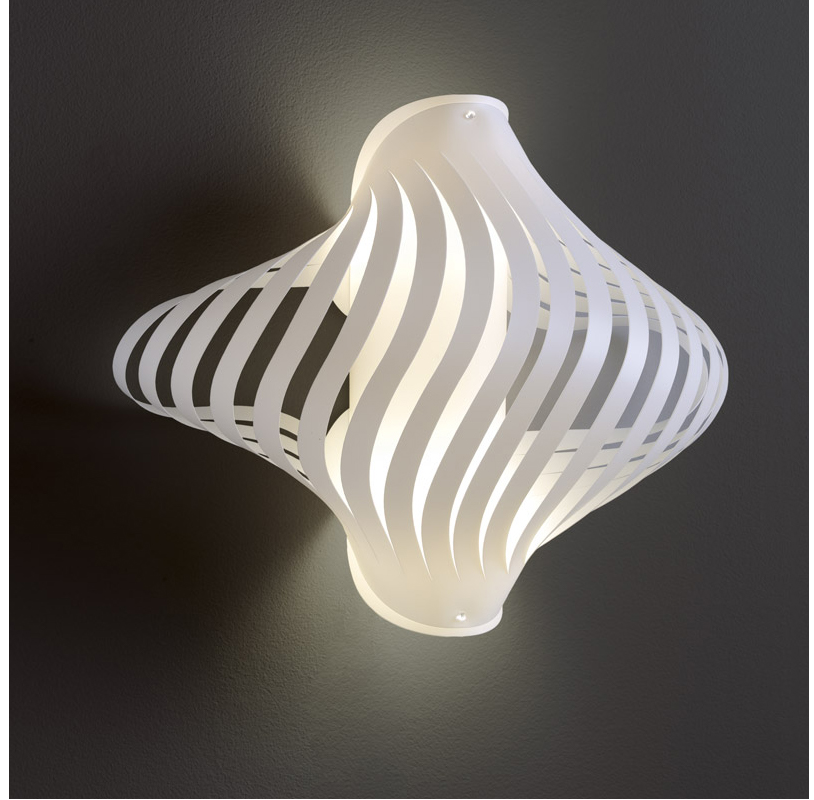

PROJECT	_____
TYPE	_____
SPECIFIER	_____
QUANTITY	_____
DATE	_____

HELIOS SURFACE

D63006-

base number   Finish
Options

1. To build a product code in our configurator select the specify button on the base model # product page
2. To build a manual product code on this datasheet choose from the options listed below in blue font and add the suffix to the base model #

GENERAL

Series: Helios
Brand: Linea Zero
Division: Design
Mounting Type: Surface
Mounting Location: Wall
Subcategory: Ambient

PHYSICAL

Shape: Abstract
Length (mm): 340
Length (in): 13 ³/₈
Height (mm): 350
Height (in): 13 ³/₄
Extension (mm): 190
Extension (in): 7 ¹/₂
Light Distribution: Omnidirectional
Diffuser: Polilux™ Shade - See Finish Options
Fixture Finish: WHI / BLK / PBL / POR / PGN / COP / NGD / PKM / SIL
Fixture Material: Polilux™/ Metal holder

ELECTRICAL

Number of Lamps: 1
Lamp Type: LED Retrofit
Bulb Included: Bulb Not Included
Max. Wattage Per Lamp (W): 7
Lamp Base: E26
Input Voltage (V): 120
Upon Request: 277Vac / GU24

LED

OPTICAL

RATINGS AND CERTIFICATIONS

Certified By: Certified for North American Standards
IP rating: IP20