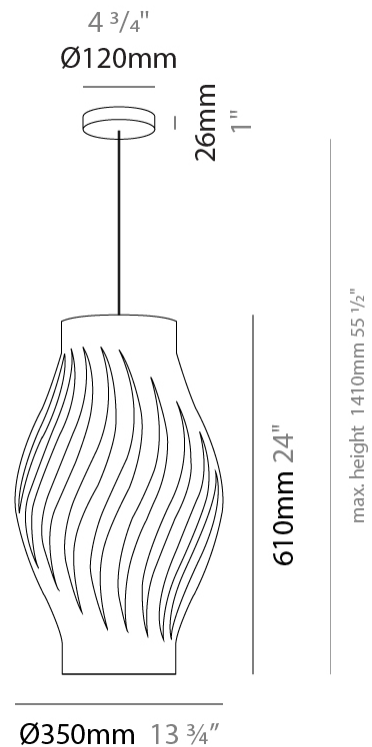

PROJECT
TYPE
SPECIFIER
QUANTITY
DATE

HELIOS LONG SUSPENSION

D61031-

base number   Finish
Options

1. To build a product code in our configurator select the specify button on the base model # product page
2. To build a manual product code on this datasheet choose from the options listed below in blue font and add the suffix to the base model #

GENERAL

Series: Helios
Subseries: Helios Long
Brand: Linea Zero
Division: Design
Mounting Type: Suspension
Mounting Location: Ceiling
Subcategory: Pendant

PHYSICAL

Shape: Abstract
Diameter (mm): 350
Diameter (in): 13 3/4
Height (mm): 610
Height (in): 24
Max. Overall Height (mm): 1410
Max. Overall Height (in): 55 1/2
Light Distribution: Downlight
Diffuser: Polilux™ Shade - See Finish Options
[Fixture Finish: WHI / BLK / PBL / POR / PGN / COP / NGD / PKM / SIL](#)
Fixture Material: Polilux™/ Metal holder

ELECTRICAL

Number of Lamps: 1
Lamp Type: LED Retrofit
Bulb Included: Bulb Not Included
Max. Wattage Per Lamp (W): 7
Lamp Base: E26
Input Voltage (V): 120
Upon Request: 277Vac / GU24

LED

OPTICAL

RATINGS AND CERTIFICATIONS

Certified By: Certified for North American Standards
IP rating: IP20