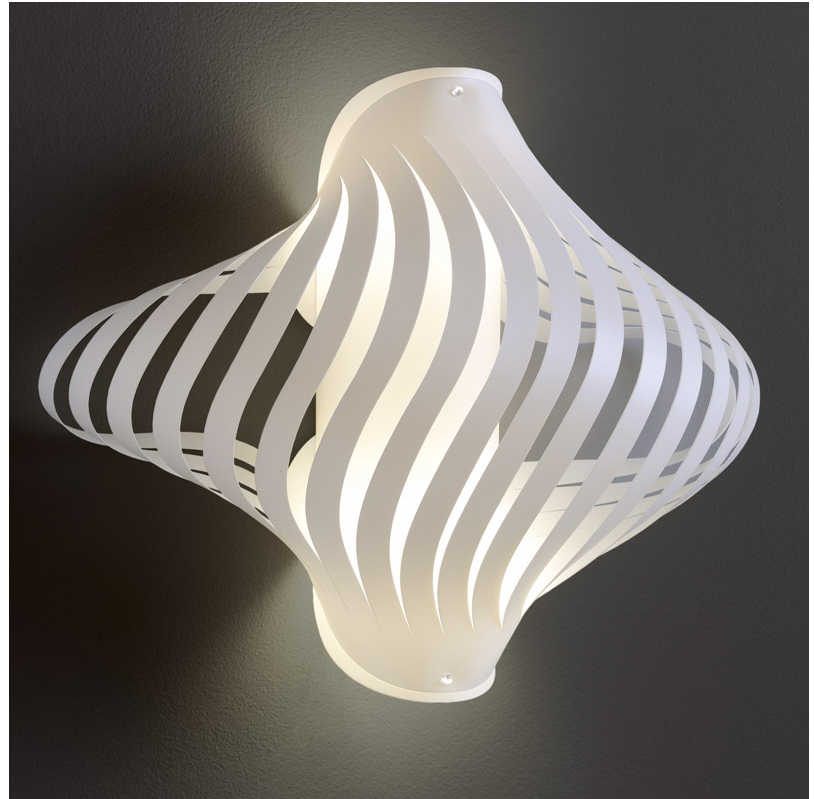

PROJECT	_____
TYPE	_____
SPECIFIER	_____
QUANTITY	_____
DATE	_____

HELIOS SURFACE

D62027-

base number   Finish
Options

1. To build a product code in our configurator select the specify button on the base model # product page
2. To build a manual product code on this datasheet choose from the options listed below in blue font and add the suffix to the base model #

GENERAL

Series: Helios _____
Partner: Linea Zero _____
Division: Design _____
Installation: Surface _____
Product Type: Ceiling Surface _____
Mounting Location: Ceiling _____

PHYSICAL

Shape: Abstract _____
Length (mm): 520 _____
Length (in): 20 ½ _____
Width (mm): 260 _____
Width (in): 10 ¼ _____
Height (mm): 420 _____
Height (in): 16 9/16 _____
Diffuser: Polilux™ Shade - See Finish Options _____
Fixture Finish: WHI / BLK / PBL / POR / PGN / COP / NGD / PKM / SIL _____
Fixture Material: Polilux™/ Metal holder _____
Primary Material: Non-Static Polilux _____

ELECTRICAL

Number of Lamps: 2 _____
Lamp Type: LED Retrofit _____
Bulb Included: Bulb Not Included _____
Max. Wattage Per Lamp (W): 7 _____
Lamp Base: E26 _____
Input Voltage (V): 120 _____
Upon Request: 277Vac / GU24 _____

LED

OPTICAL

RATINGS AND CERTIFICATIONS

Certified By: Certified for North American Standards _____
IP rating: IP20 _____