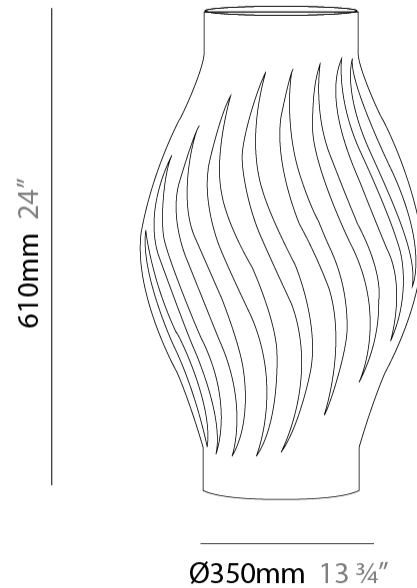

PROJECT
TYPE
SPECIFIER
QUANTITY
DATE

HELIOS PORTABLE

D64024-

base number   Finish
Options

1. To build a product code in our configurator select the specify button on the base model # product page
2. To build a manual product code on this datasheet choose from the options listed below in blue font and add the suffix to the base model #

GENERAL

Series: Helios
Partner: Linea Zero
Division: Design
Installation: Portable
Product Type: Table
Mounting Location: Table

PHYSICAL

Shape: Abstract
Diameter (mm): 350
Diameter (in): 13 3/4
Height (mm): 610
Height (in): 24
Diffuser: Polilux™ Shade - See Finish Options
[Fixture Finish: WHI / BLK / PBL / POR / PGN / COP / NGD / PKM / SIL](#)
Fixture Material: Polilux™/ Metal holder
Primary Material: Non-Static Polilux
Upon Request: Bolt Down

ELECTRICAL

Number of Lamps: 1
Lamp Type: LED Retrofit
Bulb Included: Bulb Not Included
Max. Wattage Per Lamp (W): 7
Lamp Base: E26
Input Voltage (V): 120
Upon Request: 277Vac / GU24

LED

OPTICAL

RATINGS AND CERTIFICATIONS

Certified By: Certified for North American Standards
IP rating: IP20