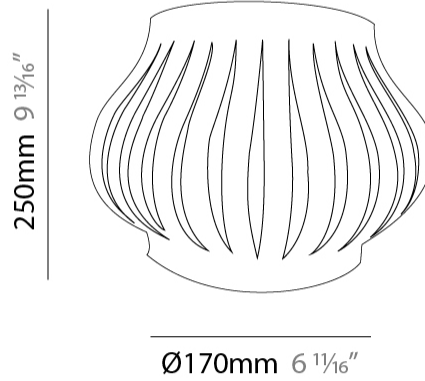

PROJECT
TYPE
SPECIFIER
QUANTITY
DATE

HELIOS SURFACE

D63004-

base number   Finish
Options

1. To build a product code in our configurator select the specify button on the base model # product page
2. To build a manual product code on this datasheet choose from the options listed below in blue font and add the suffix to the base model #

GENERAL

Series: Helios
Brand: Linea Zero
Division: Design
Mounting Type: Surface
Mounting Location: Wall
Subcategory: Ambient

PHYSICAL

Shape: Abstract
Length (mm): 330
Length (in): 13
Height (mm): 250
Height (in): 9 ¹³/₁₆
Extension (mm): 170
Extension (in): 6 ¹¹/₁₆
Light Distribution: Omnidirectional
Diffuser: Polilux™ Shade - See Finish Options
Fixture Finish: WHI / BLK / PBL / POR / PGN / COP / NGD / PKM / SIL
Fixture Material: Polilux™/ Metal holder

ELECTRICAL

Number of Lamps: 1
Lamp Type: LED Retrofit
Bulb Included: Bulb Not Included
Max. Wattage Per Lamp (W): 7
Lamp Base: E26
Input Voltage (V): 120
Upon Request: 277Vac / GU24

LED

OPTICAL

RATINGS AND CERTIFICATIONS

Certified By: Certified for North American Standards
IP rating: IP20