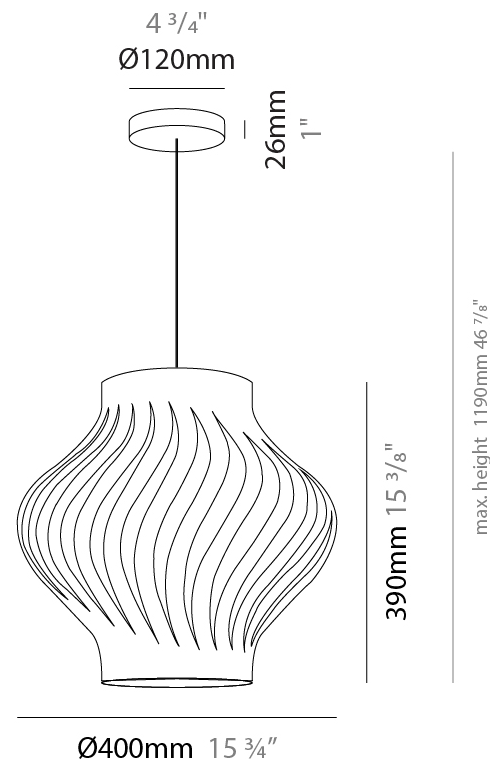

PROJECT	
TYPE	
SPECIFIER	
QUANTITY	
DATE	

HELIOS SHELL SUSPENSION

D61030-

base number   Finish
Options

1. To build a product code in our configurator select the specify button on the base model # product page
2. To build a manual product code on this datasheet choose from the options listed below in blue font and add the suffix to the base model #

GENERAL

Series: Helios
Subseries: Helios Shell
Partner: Linea Zero
Division: Design
Installation: Suspension
Product Type: Pendant
Mounting Location: Ceiling

PHYSICAL

Shape: Abstract
Diameter (mm): 400
Diameter (in): 15 3/4
Height (mm): 390
Height (in): 15 3/8
Max. Overall Height (mm): 1190
Max. Overall Height (in): 46 7/8
Diffuser: Polilux™ Shade - See Finish Options
Fixture Finish: WHI / BLK / PBL / POR / PGN / COP / NGD / PKM / SIL
Fixture Material: Polilux™/ Metal holder
Primary Material: Non-Static Polilux
Cable Details: Cable length 31"

ELECTRICAL

Number of Lamps: 1
Lamp Type: LED Retrofit
Bulb Included: Bulb Not Included
Max. Wattage Per Lamp (W): 7
Lamp Base: E26
Input Voltage (V): 120
Upon Request: 277Vac / GU24

LED

OPTICAL

RATINGS AND CERTIFICATIONS

Certified By: Certified for North American Standards
IP rating: IP20