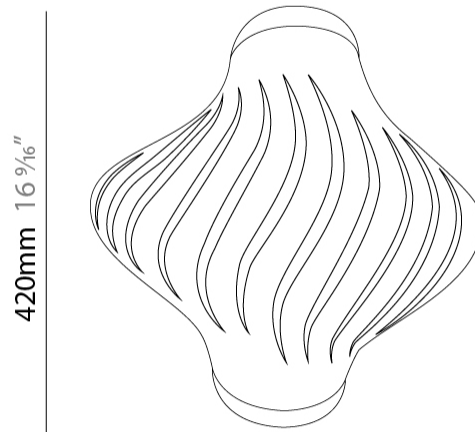

PROJECT	_____
TYPE	_____
SPECIFIER	_____
QUANTITY	_____
DATE	_____

HELIOS SURFACE

D62026-

base number   Finish
Options

1. To build a product code in our configurator select the specify button on the base model # product page
2. To build a manual product code on this datasheet choose from the options listed below in blue font and add the suffix to the base model #

GENERAL

Series: Helios
Partner: Linea Zero
Division: Design
Installation: Surface
Product Type: Ceiling Surface
Mounting Location: Ceiling
Light Distribution: Downlight

PHYSICAL

Shape: Abstract
Length (mm): 520
Length (in): 20 1/2
Width (mm): 260
Width (in): 10 1/4
Height (mm): 420
Height (in): 16 9/16
Diffuser: Polilux™ Shade - See Finish Options
Fixture Finish: WHI / BLK / PBL / POR / PGN / COP / NGD / PKM / SIL
Fixture Material: Polilux™/ Metal holder
Primary Material: Non-Static Polilux

ELECTRICAL

Number of Lamps: 2
Lamp Type: LED Retrofit
Bulb Included: Bulb Not Included
Max. Wattage Per Lamp (W): 7
Lamp Base: E26
Input Voltage (V): 120
Upon Request: 277Vac / GU24

LED

OPTICAL

RATINGS AND CERTIFICATIONS

Certified By: Certified for North American Standards
IP rating: IP20