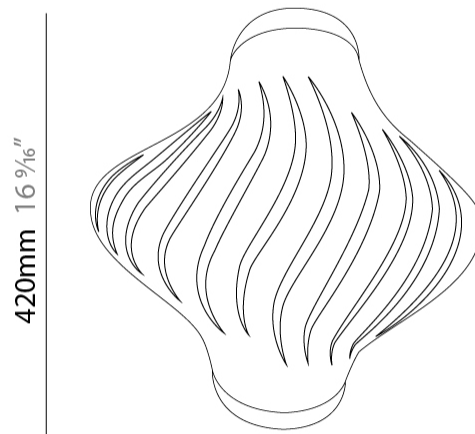

PROJECT	_____
TYPE	_____
SPECIFIER	_____
QUANTITY	_____
DATE	_____

HELIOS SURFACE

D62027-

base number   Finish
Options

1. To build a product code in our configurator select the specify button on the base model # product page
2. To build a manual product code on this datasheet choose from the options listed below in blue font and add the suffix to the base model #

GENERAL

Series: Helios _____
Partner: Linea Zero _____
Division: Design _____
Installation: Surface _____
Product Type: Ceiling Surface _____
Mounting Location: Ceiling _____

PHYSICAL

Shape: Abstract _____
Length (mm): 520 _____
Length (in): 20 ½ _____
Width (mm): 260 _____
Width (in): 10 ¼ _____
Height (mm): 420 _____
Height (in): 16 9/16 _____
Diffuser: Polilux™ Shade - See Finish Options _____
Fixture Finish: WHI / BLK / PBL / POR / PGN / COP / NGD / PKM / SIL _____
Fixture Material: Polilux™/ Metal holder _____
Primary Material: Non-Static Polilux _____

ELECTRICAL

Number of Lamps: 2 _____
Lamp Type: LED Retrofit _____
Bulb Included: Bulb Not Included _____
Max. Wattage Per Lamp (W): 7 _____
Lamp Base: E26 _____
Input Voltage (V): 120 _____
Upon Request: 277Vac / GU24 _____

LED

OPTICAL

RATINGS AND CERTIFICATIONS

Certified By: Certified for North American Standards _____
IP rating: IP20 _____