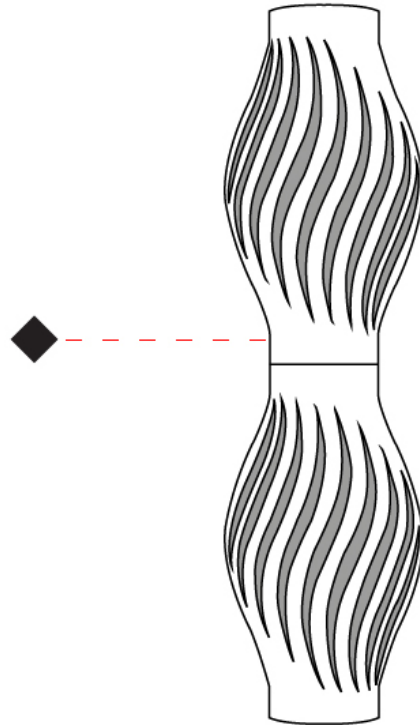

D64029-

PROJECT

TYPE

SPECIFIER

QUANTITY

DATE

D