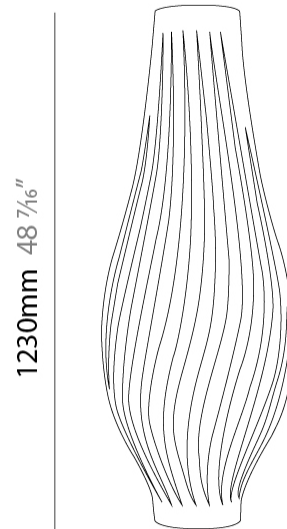

PROJECT
TYPE
SPECIFIER
QUANTITY
DATE

HELIOS PORTABLE

D64030-

base number   Finish
Options

1. To build a product code in our configurator select the specify button on the base model # product page
2. To build a manual product code on this datasheet choose from the options listed below in blue font and add the suffix to the base model #

GENERAL

Series: Helios
Partner: Linea Zero
Division: Design
Installation: Portable
Product Type: Floor
Mounting Location: Floor

PHYSICAL

Shape: Abstract
Diameter (mm): 430
Diameter (in): 15 ³/₄
Height (mm): 1230
Height (in): 16 ¹⁵/₁₆
Diffuser: Polilux™ Shade - See Finish Options
Fixture Finish: WHI / BLK / PBL / POR / PGN / COP / NGD / PKM / SIL
Fixture Material: Polilux™/ Metal holder
Primary Material: Non-Static Polilux
Upon Request: Bolt Down

ELECTRICAL

Number of Lamps: 2
Lamp Type: LED Retrofit
Bulb Included: Bulb Not Included
Max. Wattage Per Lamp (W): 7
Lamp Base: E26
Input Voltage (V): 120
Upon Request: 277Vac / GU24

LED

OPTICAL

RATINGS AND CERTIFICATIONS

Certified By: Certified for North American Standards
IP rating: IP20