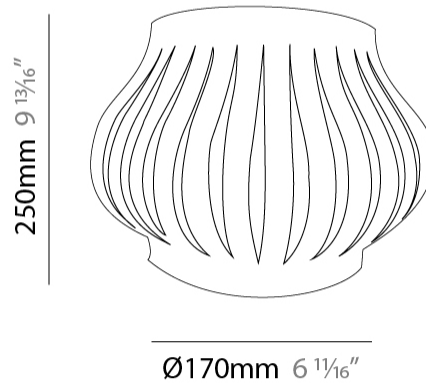

HELIOS SURFACE

D63005-

base number   Finish
Options

PROJECT	_____
TYPE	_____
SPECIFIER	_____
QUANTITY	_____
DATE	_____

1. To build a product code in our configurator select the specify button on the base model # product page
2. To build a manual product code on this datasheet choose from the options listed below in blue font and add the suffix to the base model #

GENERAL

Series: Helios _____
Brand: Linea Zero _____
Division: Design _____
Mounting Type: Surface _____
Mounting Location: Wall _____
Subcategory: Ambient _____

PHYSICAL

Shape: Abstract _____
Length (mm): 330 _____
Length (in): 13 _____
Height (mm): 250 _____
Height (in): 9 ¹³/₁₆ _____
Extension (mm): 170 _____
Extension (in): 6 ¹¹/₁₆ _____
Light Distribution: Omnidirectional _____
Diffuser: Polilux™ Shade - See Finish Options _____
Fixture Finish: WHI / BLK / PBL / POR / PGN / COP / NGD / PKM / SIL _____
Fixture Material: Polilux™/ Metal holder _____

ELECTRICAL

Number of Lamps: 1 _____
Lamp Type: LED Retrofit _____
Bulb Included: Bulb Not Included _____
Max. Wattage Per Lamp (W): 7 _____
Lamp Base: E26 _____
Input Voltage (V): 120 _____
Upon Request: 277Vac / GU24 _____

LED

OPTICAL

RATINGS AND CERTIFICATIONS

Certified By: Certified for North American Standards _____
IP rating: IP20 _____