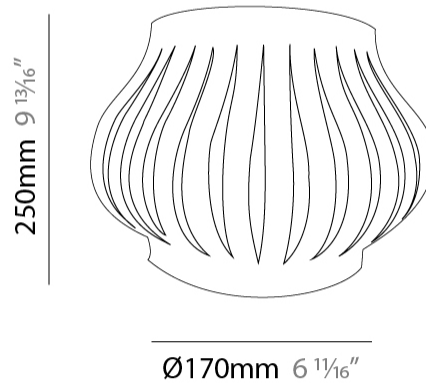

PROJECT _____
TYPE _____
SPECIFIER _____
QUANTITY _____
DATE _____

HELIOS SURFACE

D63005-

base number   Finish
Options

1. To build a product code in our configurator select the specify button on the base model # product page
2. To build a manual product code on this datasheet choose from the options listed below in blue font and add the suffix to the base model #

GENERAL

Series: Helios _____
Partner: Linea Zero _____
Division: Design _____
Installation: Surface _____
Product Type: Wall Surface _____
Mounting Location: Wall _____

PHYSICAL

Shape: Abstract _____
Length (mm): 330 _____
Length (in): 13 _____
Height (mm): 250 _____
Height (in): 9 ¹³/₁₆ _____
Extension (mm): 170 _____
Extension (in): 6 ¹¹/₁₆ _____
Diffuser: Polilux™ Shade - See Finish Options _____
Fixture Finish: WHI / BLK / PBL / POR / PGN / COP / NGD / PKM / SIL _____
Fixture Material: Polilux™/ Metal holder _____
Primary Material: Non-Static Polilux _____

ELECTRICAL

Number of Lamps: 1 _____
Lamp Type: LED Retrofit _____
Bulb Included: Bulb Not Included _____
Max. Wattage Per Lamp (W): 7 _____
Lamp Base: E26 _____
Input Voltage (V): 120 _____
Upon Request: 277Vac / GU24 _____

LED

OPTICAL

RATINGS AND CERTIFICATIONS

Certified By: Certified for North American Standards _____
IP rating: IP20 _____