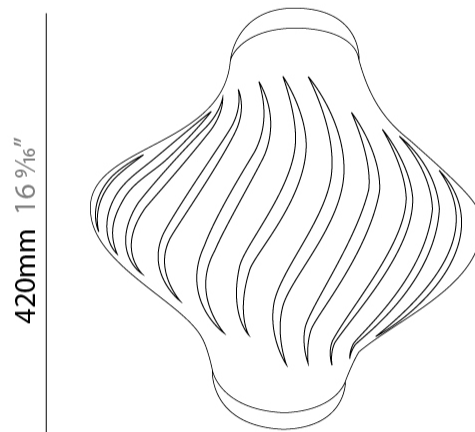

HELIOS SURFACE

D62026-

base number   Finish
Options

PROJECT	_____
TYPE	_____
SPECIFIER	_____
QUANTITY	_____
DATE	_____

1. To build a product code in our configurator select the specify button on the base model # product page
2. To build a manual product code on this datasheet choose from the options listed below in blue font and add the suffix to the base model #

GENERAL

Series: Helios _____
Brand: Linea Zero _____
Division: Design _____
Mounting Type: Surface _____
Mounting Location: Ceiling _____
Subcategory: Ambient _____

PHYSICAL

Shape: Abstract _____
Length (mm): 520 _____
Length (in): 20 ½ _____
Width (mm): 260 _____
Width (in): 10 ¼ _____
Height (mm): 420 _____
Height (in): 16 9/16 _____
Light Distribution: Downlight _____
Diffuser: Polilux™ Shade - See Finish Options _____
Fixture Finish: WHI / BLK / PBL / POR / PGN / COP / NGD / PKM / SIL _____
Fixture Material: Polilux™/ Metal holder _____

ELECTRICAL

Number of Lamps: 2 _____
Lamp Type: LED Retrofit _____
Bulb Included: Bulb Not Included _____
Max. Wattage Per Lamp (W): 7 _____
Lamp Base: E26 _____
Input Voltage (V): 120 _____
Upon Request: 277Vac / GU24 _____

LED

OPTICAL

RATINGS AND CERTIFICATIONS

Certified By: Certified for North American Standards _____
IP rating: IP20 _____