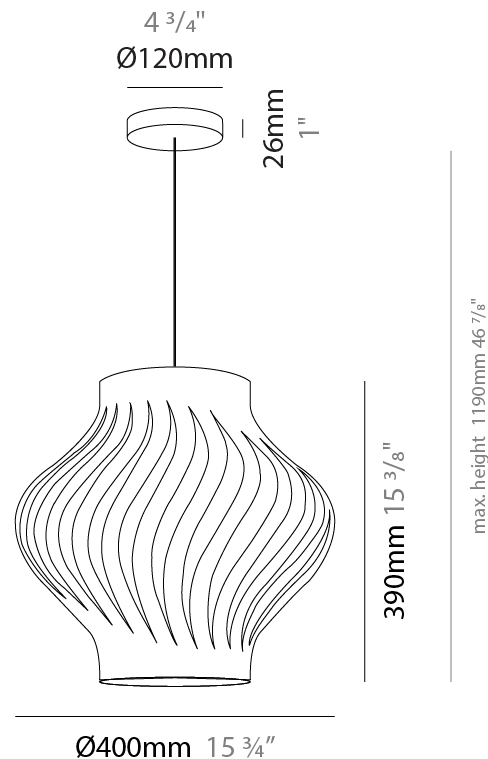

PROJECT	_____
TYPE	_____
SPECIFIER	_____
QUANTITY	_____
DATE	_____

HELIOS SHELL SUSPENSION

D61030- : D61030-WHI

base number

1. To build a product code in our configurator select the specify button on the base model # product page
2. To build a manual product code on this datasheet choose from the options listed below in blue font and add the suffix to the base model #

GENERAL

Series: Helios
Subseries: Helios Shell
Partner: Linea Zero
Division: Design
Installation: Suspension
Product Type: Pendant
Mounting Location: Ceiling

PHYSICAL

Shape: Abstract
Diameter (mm): 400
Diameter (in): 15 3/4
Height (mm): 390
Height (in): 15 3/8
Max. Overall Height (mm): 1190
Max. Overall Height (in): 46 7/8
Weight (kg): 1.5
Weight (lbs): 1.199
Diffuser: White - Polilux® Shade
Fixture Material: Polilux™/ Metal holder
Primary Material: Non-Static Polilux
Cable Details: Cable length 31" - White

ELECTRICAL

Number of Lamps: 1
Lamp Type: LED Retrofit
Bulb Included: Bulb Not Included
Total Output Wattage (W): 7
Max. Wattage Per Lamp (W): 7
Lamp Base: E26
Input Voltage (V): 120

LED

OPTICAL

RATINGS AND CERTIFICATIONS

Certified By: CSA Certified to UL and CSA Standards
IP rating: IP20