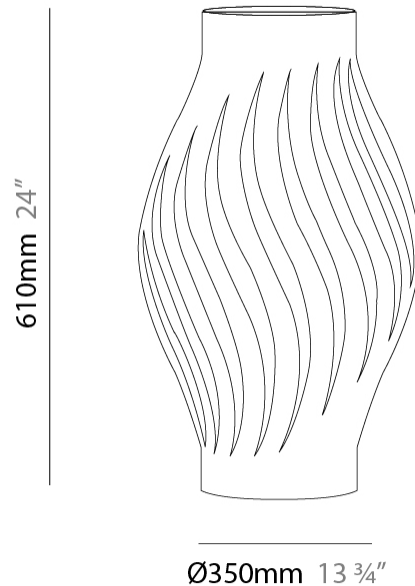

PROJECT _____
TYPE _____
SPECIFIER _____
QUANTITY _____
DATE _____

HELIOS PORTABLE

D64024-

base number   Finish
Options

1. To build a product code in our configurator select the specify button on the base model # product page
2. To build a manual product code on this datasheet choose from the options listed below in blue font and add the suffix to the base model #

GENERAL

Series: Helios _____
Brand: Linea Zero _____
Division: Design _____
Mounting Type: Portable _____
Mounting Location: Table _____
Subcategory: Table _____

PHYSICAL

Shape: Abstract _____
Diameter (mm): 350 _____
Diameter (in): 13 ¾ _____
Height (mm): 610 _____
Height (in): 24 _____
Light Distribution: Omnidirectional _____
Diffuser: Polilux™ Shade - See Finish Options _____
Fixture Finish: WHI / BLK / PBL / POR / PGN / COP / NGD / PKM / SIL _____
Fixture Material: Polilux™/ Metal holder _____
Upon Request: Bolt Down _____

ELECTRICAL

Number of Lamps: 1 _____
Lamp Type: LED Retrofit _____
Bulb Included: Bulb Not Included _____
Max. Wattage Per Lamp (W): 7 _____
Lamp Base: E26 _____
Input Voltage (V): 120 _____
Upon Request: 277Vac / GU24 _____

LED

OPTICAL

RATINGS AND CERTIFICATIONS

Certified By: Certified for North American Standards _____
IP rating: IP20 _____