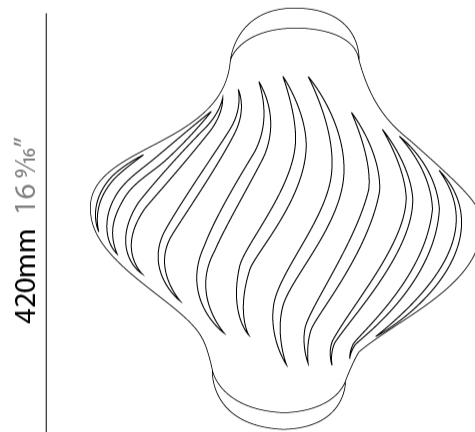

PROJECT
TYPE
SPECIFIER
QUANTITY
DATE

HELIOS SURFACE

D62022-

base number   Finish
Options

1. To build a product code in our configurator select the specify button on the base model # product page
2. To build a manual product code on this datasheet choose from the options listed below in blue font and add the suffix to the base model #

GENERAL

Series: Helios
Partner: Linea Zero
Division: Design
Installation: Surface
Product Type: Ceiling Surface
Mounting Location: Ceiling

PHYSICAL

Shape: Abstract
Diameter (mm): 400
Diameter (in): 15 3/4
Height (mm): 390
Height (in): 15 3/8
Diffuser: Polilux™ Shade - See Finish Options
Fixture Finish: WHI / BLK / PBL / POR / PGN / COP / NGD / PKM / SIL
Fixture Material: Polilux™/ Metal holder
Primary Material: Non-Static Polilux

ELECTRICAL

Number of Lamps: 1
Lamp Type: LED Retrofit
Bulb Included: Bulb Not Included
Max. Wattage Per Lamp (W): 7
Lamp Base: E26
Input Voltage (V): 120
Upon Request: 277Vac / GU24

LED

OPTICAL

RATINGS AND CERTIFICATIONS

Certified By: Certified for North American Standards
IP rating: IP20