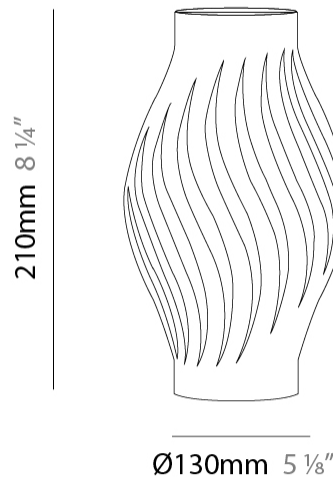

PROJECT
TYPE
SPECIFIER
QUANTITY
DATE

HELIOS PORTABLE

D64027-

base number   Finish
Options

1. To build a product code in our configurator select the specify button on the base model # product page
2. To build a manual product code on this datasheet choose from the options listed below in blue font and add the suffix to the base model #

GENERAL

Series: Helios
Partner: Linea Zero
Division: Design
Installation: Portable
Product Type: Table
Mounting Location: Table

PHYSICAL

Shape: Abstract
Diameter (mm): 130
Diameter (in): 5 1/8
Height (mm): 210
Height (in): 8 1/4
Diffuser: Polilux™ Shade - See Finish Options
Fixture Finish: WHI / BLK / PBL / POR / PGN / COP / NGD / PKM / SIL
Fixture Material: Polilux™/ Metal holder
Primary Material: Non-Static Polilux
Upon Request: Bolt Down

ELECTRICAL

Number of Lamps: 1
Lamp Type: LED Retrofit
Bulb Included: Bulb Not Included
Max. Wattage Per Lamp (W): 3
Lamp Base: E12
Input Voltage (V): 120

LED

OPTICAL

RATINGS AND CERTIFICATIONS

Certified By: Certified for North American Standards
IP rating: IP20