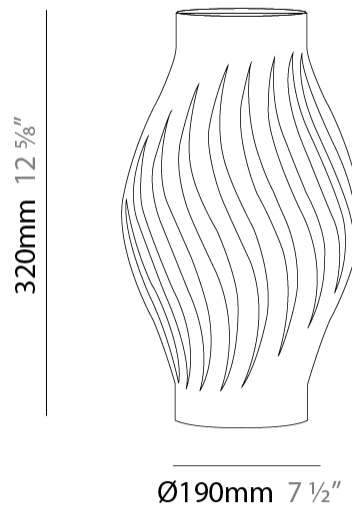

PROJECT
TYPE
SPECIFIER
QUANTITY
DATE

HELIOS PORTABLE

D64026-

base number   Finish
Options

1. To build a product code in our configurator select the specify button on the base model # product page
2. To build a manual product code on this datasheet choose from the options listed below in blue font and add the suffix to the base model #

GENERAL

Series: Helios
Partner: Linea Zero
Division: Design
Installation: Portable
Product Type: Table
Mounting Location: Table

PHYSICAL

Shape: Abstract
Diameter (mm): 190
Diameter (in): 7 1/2
Height (mm): 320
Height (in): 12 5/8
Diffuser: Polilux™ Shade - See Finish Options
Fixture Finish: WHI / BLK / PBL / POR / PGN / COP / NGD / PKM / SIL
Fixture Material: Polilux™/ Metal holder
Primary Material: Non-Static Polilux
Upon Request: Bolt Down

ELECTRICAL

Number of Lamps: 1
Lamp Type: LED Retrofit
Bulb Included: Bulb Not Included
Max. Wattage Per Lamp (W): 7
Lamp Base: E26
Input Voltage (V): 120
Upon Request: 277Vac / GU24

LED

OPTICAL

RATINGS AND CERTIFICATIONS

Certified By: Certified for North American Standards
IP rating: IP20