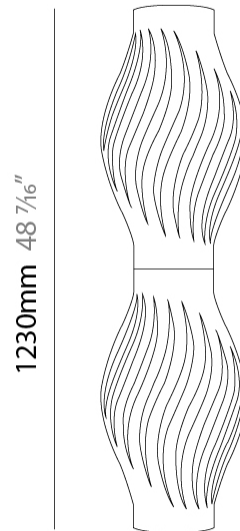

PROJECT	_____
TYPE	_____
SPECIFIER	_____
QUANTITY	_____
DATE	_____

HELIOS PORTABLE

D64029-

base number   Finish
Options

1. To build a product code in our configurator select the specify button on the base model # product page
2. To build a manual product code on this datasheet choose from the options listed below in blue font and add the suffix to the base model #

GENERAL

Series: Helios _____
Partner: Linea Zero _____
Division: Design _____
Installation: Portable _____
Product Type: Floor _____
Mounting Location: Floor _____

PHYSICAL

Shape: Abstract _____
Diameter (mm): 350 _____
Diameter (in): 15 3/4 _____
Height (mm): 1230 _____
Height (in): 13 3/4 _____
Diffuser: Polilux™ Shade - See Finish Options _____
Fixture Finish: WHI / BLK / PBL / POR / PGN / COP / NGD / PKM / SIL _____
Fixture Material: Polilux™/ Metal holder _____
Primary Material: Non-Static Polilux _____
Upon Request: Bolt Down _____

ELECTRICAL

Number of Lamps: 2 _____
Lamp Type: LED Retrofit _____
Bulb Included: Bulb Not Included _____
Max. Wattage Per Lamp (W): 7 _____
Lamp Base: E26 _____
Input Voltage (V): 120 _____
Upon Request: 277Vac / GU24 _____

LED

OPTICAL

RATINGS AND CERTIFICATIONS

Certified By: Certified for North American Standards _____
IP rating: IP20 _____