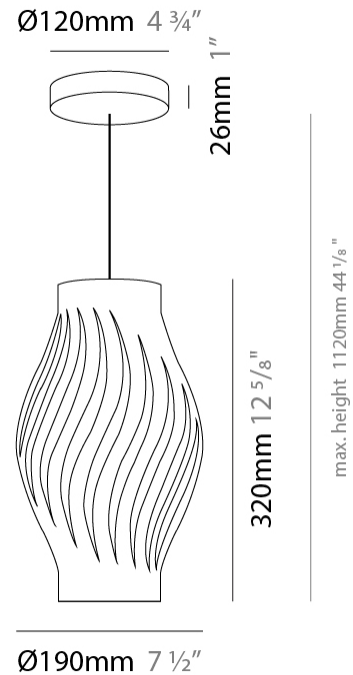

HELIOS LONG SUSPENSION

D61033-

base number   Finish
Options

1. To build a product code in our configurator select the specify button on the base model # product page
2. To build a manual product code on this datasheet choose from the options listed below in blue font and add the suffix to the base model #

GENERAL

Series: Helios
Subseries: Helios Long
Partner: Linea Zero
Division: Design
Installation: Suspension
Product Type: Pendant
Mounting Location: Ceiling
Light Distribution: Downlight

PHYSICAL

Shape: Abstract
Diameter (mm): 190
Diameter (in): 7 1/2"
Height (mm): 320
Height (in): 12 5/8"
Max. Overall Height (mm): 1120
Max. Overall Height (in): 44 1/8"
Diffuser: Polilux™ Shade - See Finish Options
[Fixture Finish: WHI / BLK / PBL / POR / PGN / COP / NGD / PKM / SIL](#)
Fixture Material: Polilux™/ Metal holder
Primary Material: Non-Static Polilux

ELECTRICAL

Number of Lamps: 1
Lamp Type: LED Retrofit
Bulb Included: Bulb Not Included
Max. Wattage Per Lamp (W): 7
Lamp Base: E26
Input Voltage (V): 120
Upon Request: 277Vac / GU24

LED

OPTICAL

RATINGS AND CERTIFICATIONS

Certified By: Certified for North American Standards
IP rating: IP20

PROJECT	_____
TYPE	_____
SPECIFIER	_____
QUANTITY	_____
DATE	_____