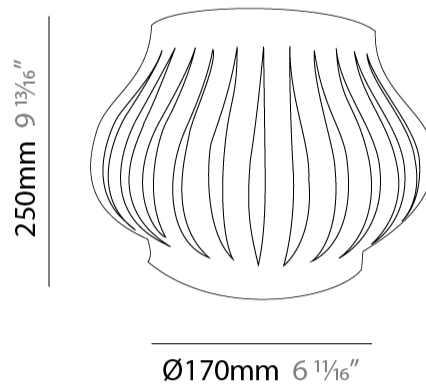

HELIOS SURFACE

D63004-

base number   Finish
Options

PROJECT	_____
TYPE	_____
SPECIFIER	_____
QUANTITY	_____
DATE	_____

1. To build a product code in our configurator select the specify button on the base model # product page
2. To build a manual product code on this datasheet choose from the options listed below in blue font and add the suffix to the base model #

GENERAL

Series: Helios _____
Partner: Linea Zero _____
Division: Design _____
Installation: Surface _____
Product Type: Wall Surface _____
Mounting Location: Wall _____

PHYSICAL

Shape: Abstract _____
Length (mm): 330 _____
Length (in): 13 _____
Height (mm): 250 _____
Height (in): 9 ¹³/₁₆ _____
Extension (mm): 170 _____
Extension (in): 6 ¹¹/₁₆ _____
Diffuser: Polilux™ Shade - See Finish Options _____
Fixture Finish: WHI / BLK / PBL / POR / PGN / COP / NGD / PKM / SIL _____
Fixture Material: Polilux™/ Metal holder _____
Primary Material: Non-Static Polilux _____

ELECTRICAL

Number of Lamps: 1 _____
Lamp Type: LED Retrofit _____
Bulb Included: Bulb Not Included _____
Max. Wattage Per Lamp (W): 7 _____
Lamp Base: E26 _____
Input Voltage (V): 120 _____
Upon Request: 277Vac / GU24 _____

LED

OPTICAL

RATINGS AND CERTIFICATIONS

Certified By: Certified for North American Standards _____
IP rating: IP20 _____