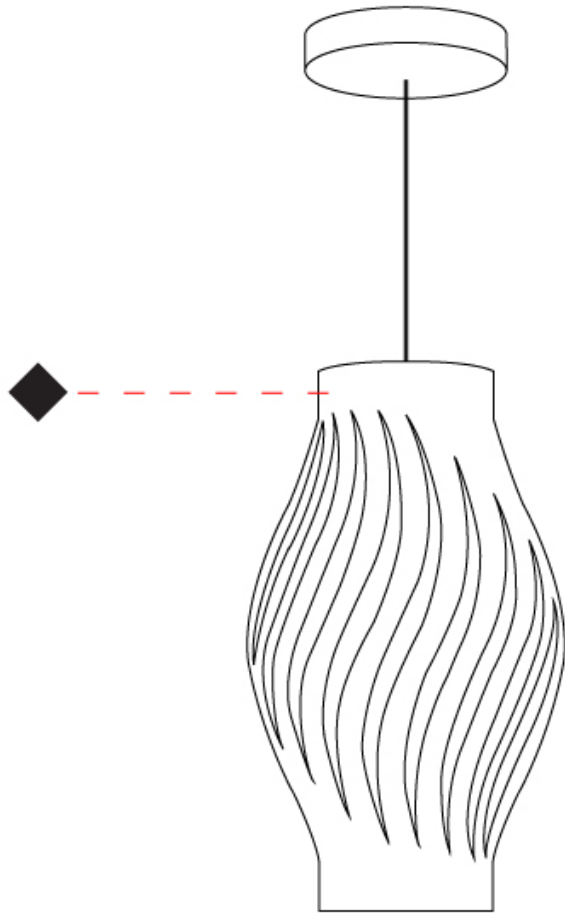

HELIOS LONG SUSPENSION

D61033-

PROJECT _____

TYPE _____

SPECIFIER _____

QUANTITY _____

DATE _____

D