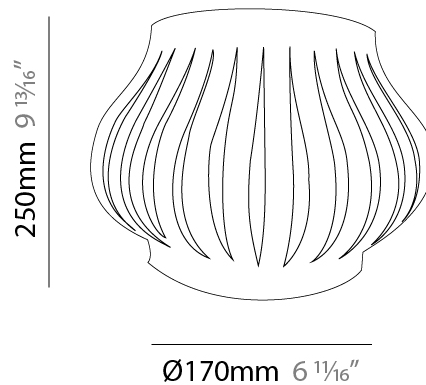

HELIOS SURFACE

D63004-

base number   Finish
Options

PROJECT	_____
TYPE	_____
SPECIFIER	_____
QUANTITY	_____
DATE	_____

1. To build a product code in our configurator select the specify button on the base model # product page
2. To build a manual product code on this datasheet choose from the options listed below in blue font and add the suffix to the base model #

GENERAL

Series: Helios _____
Partner: Linea Zero _____
Division: Design _____
Installation: Surface _____
Product Type: Wall Surface _____
Mounting Location: Wall _____

PHYSICAL

Shape: Abstract _____
Length (mm): 330 _____
Length (in): 13 _____
Height (mm): 250 _____
Height (in): 9 ¹³/₁₆ _____
Extension (mm): 170 _____
Extension (in): 6 ¹¹/₁₆ _____
Diffuser: Polilux™ Shade - See Finish Options _____
Fixture Finish: WHI / BLK / PBL / POR / PGN / COP / NGD / PKM / SIL _____
Fixture Material: Polilux™/ Metal holder _____
Primary Material: Non-Static Polilux _____

ELECTRICAL

Number of Lamps: 1 _____
Lamp Type: LED Retrofit _____
Bulb Included: Bulb Not Included _____
Max. Wattage Per Lamp (W): 7 _____
Lamp Base: E26 _____
Input Voltage (V): 120 _____
Upon Request: 277Vac / GU24 _____

LED

OPTICAL

RATINGS AND CERTIFICATIONS

Certified By: Certified for North American Standards _____
IP rating: IP20 _____