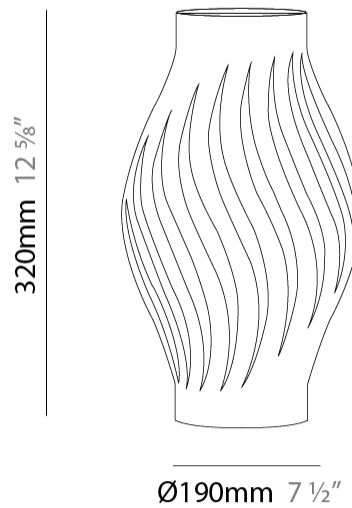

PROJECT	_____
TYPE	_____
SPECIFIER	_____
QUANTITY	_____
DATE	_____

HELIOS PORTABLE

D64026-

base number   Finish
Options

1. To build a product code in our configurator select the specify button on the base model # product page
2. To build a manual product code on this datasheet choose from the options listed below in blue font and add the suffix to the base model #

GENERAL

Series: Helios _____
Partner: Linea Zero _____
Division: Design _____
Installation: Portable _____
Product Type: Table _____
Mounting Location: Table _____

PHYSICAL

Shape: Abstract _____
Diameter (mm): 190 _____
Diameter (in): 7 1/2 _____
Height (mm): 320 _____
Height (in): 12 5/8 _____
Diffuser: Polilux™ Shade - See Finish Options _____
Fixture Finish: WHI / BLK / PBL / POR / PGN / COP / NGD / PKM / SIL _____
Fixture Material: Polilux™/ Metal holder _____
Primary Material: Non-Static Polilux _____
Upon Request: Bolt Down _____

ELECTRICAL

Number of Lamps: 1 _____
Lamp Type: LED Retrofit _____
Bulb Included: Bulb Not Included _____
Max. Wattage Per Lamp (W): 7 _____
Lamp Base: E26 _____
Input Voltage (V): 120 _____
Upon Request: 277Vac / GU24 _____

LED

OPTICAL

RATINGS AND CERTIFICATIONS

Certified By: Certified for North American Standards _____
IP rating: IP20 _____