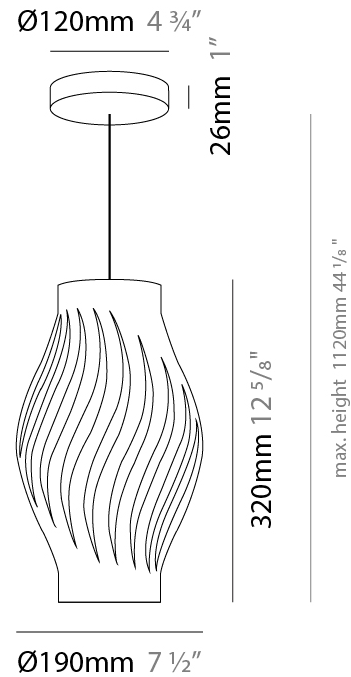

HELIOS LONG SUSPENSION

D61033-

base number   Finish
Options

1. To build a product code in our configurator select the specify button on the base model # product page
2. To build a manual product code on this datasheet choose from the options listed below in blue font and add the suffix to the base model #

GENERAL

Series: Helios
Subseries: Helios Long
Partner: Linea Zero
Division: Design
Installation: Suspension
Product Type: Pendant
Mounting Location: Ceiling
Light Distribution: Downlight

PHYSICAL

Shape: Abstract
Diameter (mm): 190
Diameter (in): 7 ½
Height (mm): 320
Height (in): 12 5/8
Max. Overall Height (mm): 1120
Max. Overall Height (in): 44 1/8
Diffuser: Polilux™ Shade - See Finish Options
Fixture Finish: WHI / BLK / PBL / POR / PGN / COP / NGD / PKM / SIL
Fixture Material: Polilux™/ Metal holder
Primary Material: Non-Static Polilux

ELECTRICAL

Number of Lamps: 1
Lamp Type: LED Retrofit
Bulb Included: Bulb Not Included
Max. Wattage Per Lamp (W): 7
Lamp Base: E26
Input Voltage (V): 120
Upon Request: 277Vac / GU24

LED

OPTICAL

RATINGS AND CERTIFICATIONS

Certified By: Certified for North American Standards
IP rating: IP20

PROJECT	_____
TYPE	_____
SPECIFIER	_____
QUANTITY	_____
DATE	_____