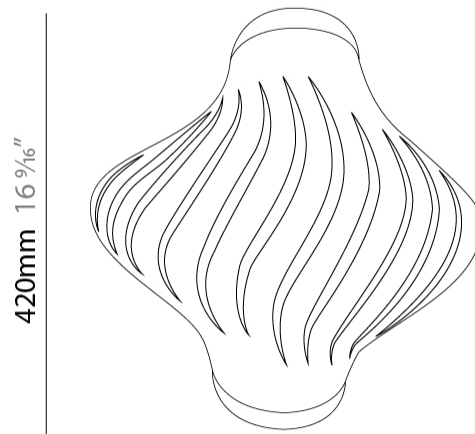

PROJECT
TYPE
SPECIFIER
QUANTITY
DATE

HELIOS SURFACE

D62027-

base number   Finish
Options

1. To build a product code in our configurator select the specify button on the base model # product page
2. To build a manual product code on this datasheet choose from the options listed below in blue font and add the suffix to the base model #

GENERAL

Series: Helios
Partner: Linea Zero
Division: Design
Installation: Surface
Product Type: Ceiling Surface
Mounting Location: Ceiling

PHYSICAL

Shape: Abstract
Length (mm): 520
Length (in): 20 1/2
Width (mm): 260
Width (in): 10 1/4
Height (mm): 420
Height (in): 16 9/16
Diffuser: Polilux™ Shade - See Finish Options
Fixture Finish: WHI / BLK / PBL / POR / PGN / COP / NGD / PKM / SIL
Fixture Material: Polilux™/ Metal holder
Primary Material: Non-Static Polilux

ELECTRICAL

Number of Lamps: 2
Lamp Type: LED Retrofit
Bulb Included: Bulb Not Included
Max. Wattage Per Lamp (W): 7
Lamp Base: E26
Input Voltage (V): 120
Upon Request: 277Vac / GU24

LED

OPTICAL

RATINGS AND CERTIFICATIONS

Certified By: Certified for North American Standards
IP rating: IP20