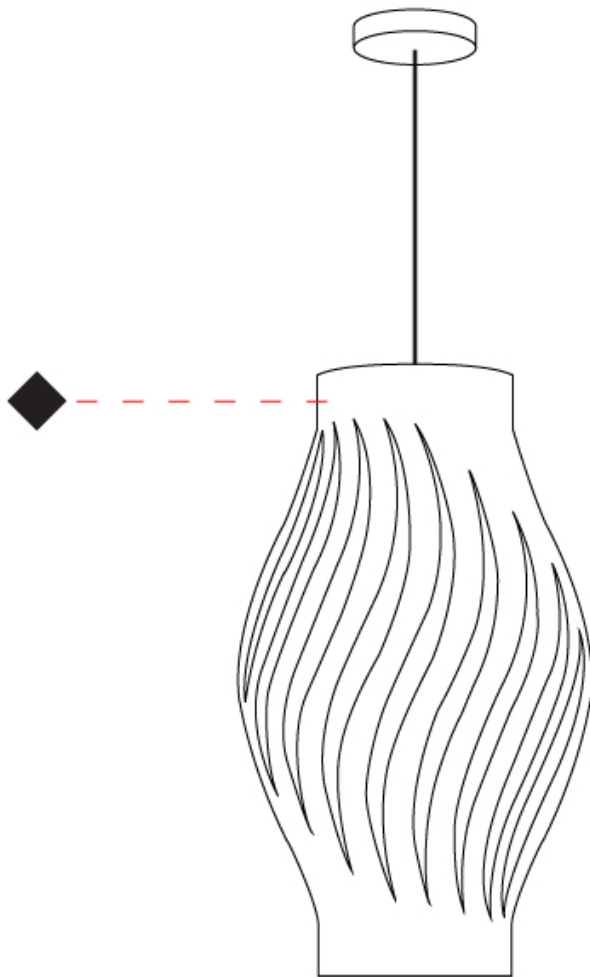

HELIOS LONG SUSPENSION

D61031-

PROJECT	_____
TYPE	_____
SPECIFIER	_____
QUANTITY	_____
DATE	_____

D