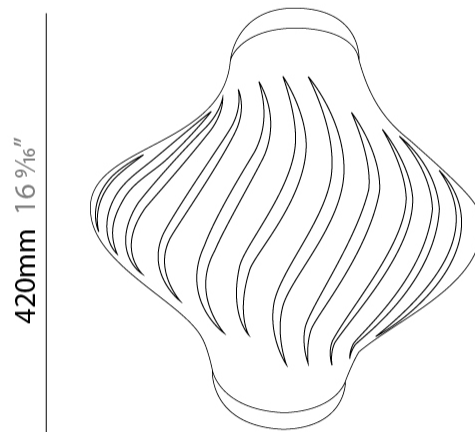

PROJECT	_____
TYPE	_____
SPECIFIER	_____
QUANTITY	_____
DATE	_____

HELIOS SURFACE

D62026-

base number   Finish
Options

1. To build a product code in our configurator select the specify button on the base model # product page
2. To build a manual product code on this datasheet choose from the options listed below in blue font and add the suffix to the base model #

GENERAL

Series: Helios _____
Brand: Linea Zero _____
Division: Design _____
Mounting Type: Surface _____
Mounting Location: Ceiling _____
Subcategory: Ambient _____

PHYSICAL

Shape: Abstract _____
Length (mm): 520 _____
Length (in): 20 ½ _____
Width (mm): 260 _____
Width (in): 10 ¼ _____
Height (mm): 420 _____
Height (in): 16 9/16 _____
Light Distribution: Downlight _____
Diffuser: Polilux™ Shade - See Finish Options _____
Fixture Finish: WHI / BLK / PBL / POR / PGN / COP / NGD / PKM / SIL _____
Fixture Material: Polilux™/ Metal holder _____

ELECTRICAL

Number of Lamps: 2 _____
Lamp Type: LED Retrofit _____
Bulb Included: Bulb Not Included _____
Max. Wattage Per Lamp (W): 7 _____
Lamp Base: E26 _____
Input Voltage (V): 120 _____
Upon Request: 277Vac / GU24 _____

LED

OPTICAL

RATINGS AND CERTIFICATIONS

Certified By: Certified for North American Standards _____
IP rating: IP20 _____