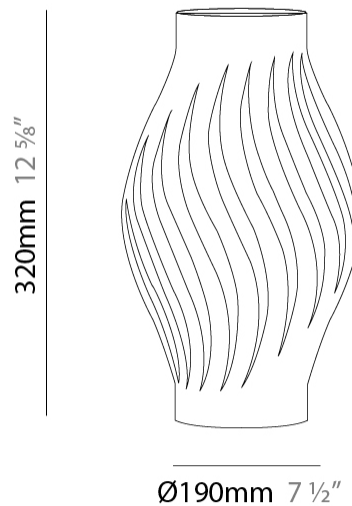

PROJECT _____
TYPE _____
SPECIFIER _____
QUANTITY _____
DATE _____

HELIOS PORTABLE

D64026-

base number   Finish
Options

1. To build a product code in our configurator select the specify button on the base model # product page
2. To build a manual product code on this datasheet choose from the options listed below in blue font and add the suffix to the base model #

GENERAL

Series: Helios _____
Brand: Linea Zero _____
Division: Design _____
Mounting Type: Portable _____
Mounting Location: Table _____
Subcategory: Table _____

PHYSICAL

Shape: Abstract _____
Diameter (mm): 190 _____
Diameter (in): 7 ½ _____
Height (mm): 320 _____
Height (in): 12 ⅝ _____
Light Distribution: Omnidirectional _____
Diffuser: Polilux™ Shade - See Finish Options _____
Fixture Finish: WHI / BLK / PBL / POR / PGN / COP / NGD / PKM / SIL _____
Fixture Material: Polilux™/ Metal holder _____
Upon Request: Bolt Down _____

ELECTRICAL

Number of Lamps: 1 _____
Lamp Type: LED Retrofit _____
Bulb Included: Bulb Not Included _____
Max. Wattage Per Lamp (W): 7 _____
Lamp Base: E26 _____
Input Voltage (V): 120 _____
Upon Request: 277Vac / GU24 _____

LED

OPTICAL

RATINGS AND CERTIFICATIONS

Certified By: Certified for North American Standards _____
IP rating: IP20 _____