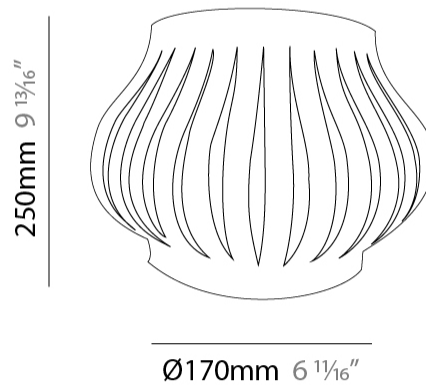

HELIOS SURFACE

D63004-

base number   Finish
Options

PROJECT	_____
TYPE	_____
SPECIFIER	_____
QUANTITY	_____
DATE	_____

1. To build a product code in our configurator select the specify button on the base model # product page
2. To build a manual product code on this datasheet choose from the options listed below in blue font and add the suffix to the base model #

GENERAL

Series: Helios _____
Brand: Linea Zero _____
Division: Design _____
Mounting Type: Surface _____
Mounting Location: Wall _____
Subcategory: Ambient _____

PHYSICAL

Shape: Abstract _____
Length (mm): 330 _____
Length (in): 13 _____
Height (mm): 250 _____
Height (in): 9 ¹³/₁₆ _____
Extension (mm): 170 _____
Extension (in): 6 ¹¹/₁₆ _____
Light Distribution: Omnidirectional _____
Diffuser: Polilux™ Shade - See Finish Options _____
Fixture Finish: WHI / BLK / PBL / POR / PGN / COP / NGD / PKM / SIL _____
Fixture Material: Polilux™/ Metal holder _____

ELECTRICAL

Number of Lamps: 1 _____
Lamp Type: LED Retrofit _____
Bulb Included: Bulb Not Included _____
Max. Wattage Per Lamp (W): 7 _____
Lamp Base: E26 _____
Input Voltage (V): 120 _____
Upon Request: 277Vac / GU24 _____

LED

OPTICAL

RATINGS AND CERTIFICATIONS

Certified By: Certified for North American Standards _____
IP rating: IP20 _____