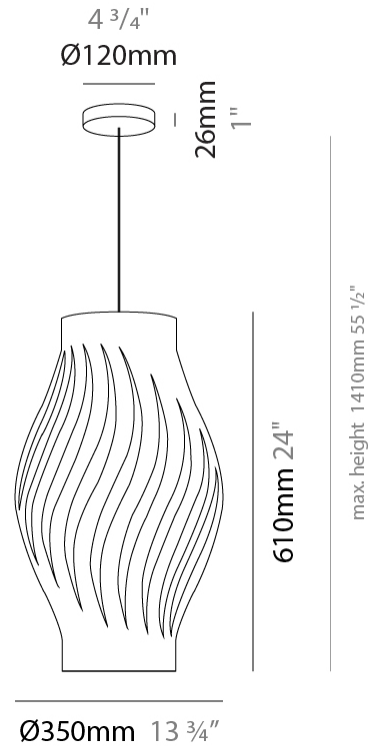

HELIOS LONG SUSPENSION

D61031-

base number   Finish
Options

1. To build a product code in our configurator select the specify button on the base model # product page
2. To build a manual product code on this datasheet choose from the options listed below in blue font and add the suffix to the base model #

GENERAL

Series: Helios
Subseries: Helios Long
Brand: Linea Zero
Division: Design
Mounting Type: Suspension
Mounting Location: Ceiling
Subcategory: Pendant

PHYSICAL

Shape: Abstract
Diameter (mm): 350
Diameter (in): 13 3/4
Height (mm): 610
Height (in): 24
Max. Overall Height (mm): 1410
Max. Overall Height (in): 55 1/2
Light Distribution: Downlight
Diffuser: Polilux™ Shade - See Finish Options
[Fixture Finish: WHI / BLK / PBL / POR / PGN / COP / NGD / PKM / SIL](#)
Fixture Material: Polilux™/ Metal holder

ELECTRICAL

Number of Lamps: 1
Lamp Type: LED Retrofit
Bulb Included: Bulb Not Included
Max. Wattage Per Lamp (W): 7
Lamp Base: E26
Input Voltage (V): 120
Upon Request: 277Vac / GU24

LED

OPTICAL

RATINGS AND CERTIFICATIONS

Certified By: Certified for North American Standards
IP rating: IP20

PROJECT	_____
TYPE	_____
SPECIFIER	_____
QUANTITY	_____
DATE	_____