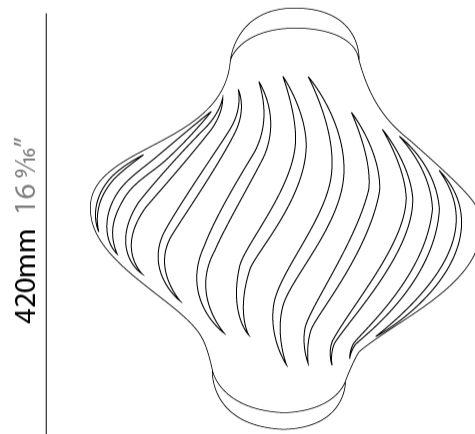

PROJECT
TYPE
SPECIFIER
QUANTITY
DATE

HELIOS SURFACE

D62027-

base number   Finish
Options

1. To build a product code in our configurator select the specify button on the base model # product page
2. To build a manual product code on this datasheet choose from the options listed below in blue font and add the suffix to the base model #

GENERAL

Series: Helios
Brand: Linea Zero
Division: Design
Mounting Type: Surface
Mounting Location: Ceiling
Subcategory: Ambient

PHYSICAL

Shape: Abstract
Length (mm): 520
Length (in): 20 1/2
Width (mm): 260
Width (in): 10 1/4
Height (mm): 420
Height (in): 16 9/16
Light Distribution: Omnidirectional
Diffuser: Polilux™ Shade - See Finish Options
Fixture Finish: WHI / BLK / PBL / POR / PGN / COP / NGD / PKM / SIL
Fixture Material: Polilux™/ Metal holder

ELECTRICAL

Number of Lamps: 2
Lamp Type: LED Retrofit
Bulb Included: Bulb Not Included
Max. Wattage Per Lamp (W): 7
Lamp Base: E26
Input Voltage (V): 120
Upon Request: 277Vac / GU24

LED

OPTICAL

RATINGS AND CERTIFICATIONS

Certified By: Certified for North American Standards
IP rating: IP20