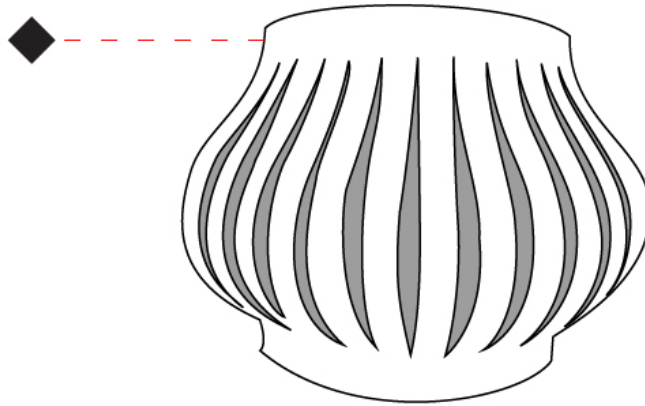

D63005-

PROJECT

TYPE

SPECIFIER

QUANTITY

DATE

D