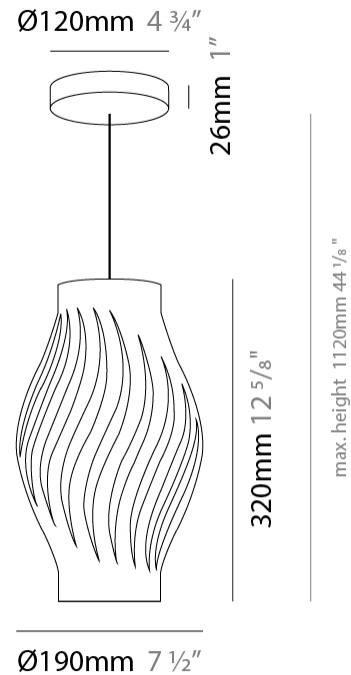

HELIOS LONG SUSPENSION

D61033-

base number   Finish
Options

1. To build a product code in our configurator select the specify button on the base model # product page
2. To build a manual product code on this datasheet choose from the options listed below in blue font and add the suffix to the base model #

GENERAL

Series: Helios
Subseries: Helios Long
Brand: Linea Zero
Division: Design
Mounting Type: Suspension
Mounting Location: Ceiling
Subcategory: Pendant

PHYSICAL

Shape: Abstract
Diameter (mm): 190
Diameter (in): 7 1/2
Height (mm): 320
Height (in): 12 5/8
Max. Overall Height (mm): 1120
Max. Overall Height (in): 44 1/8
Light Distribution: Downlight
Diffuser: Polilux™ Shade - See Finish Options
[Fixture Finish: WHI / BLK / PBL / POR / PGN / COP / NGD / PKM / SIL](#)
Fixture Material: Polilux™/ Metal holder

ELECTRICAL

Number of Lamps: 1
Lamp Type: LED Retrofit
Bulb Included: Bulb Not Included
Max. Wattage Per Lamp (W): 7
Lamp Base: E26
Input Voltage (V): 120
Upon Request: 277Vac / GU24

LED

OPTICAL

RATINGS AND CERTIFICATIONS

Certified By: Certified for North American Standards
IP rating: IP20

PROJECT
TYPE
SPECIFIER
QUANTITY
DATE