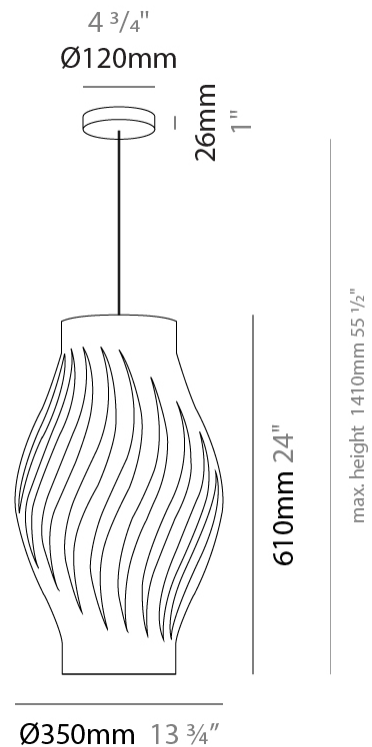

PROJECT
TYPE
SPECIFIER
QUANTITY
DATE

HELIOS LONG SUSPENSION

D61031-

base number   Finish
Options

1. To build a product code in our configurator select the specify button on the base model # product page
2. To build a manual product code on this datasheet choose from the options listed below in blue font and add the suffix to the base model #

GENERAL

Series: Helios
Subseries: Helios Long
Brand: Linea Zero
Division: Design
Mounting Type: Suspension
Mounting Location: Ceiling
Subcategory: Pendant

PHYSICAL

Shape: Abstract
Diameter (mm): 350
Diameter (in): 13 ¾
Height (mm): 610
Height (in): 24
Max. Overall Height (mm): 1410
Max. Overall Height (in): 55 ½
Light Distribution: Downlight
Diffuser: Polilux™ Shade - See Finish Options
[Fixture Finish: WHI / BLK / PBL / POR / PGN / COP / NGD / PKM / SIL](#)
Fixture Material: Polilux™/ Metal holder

ELECTRICAL

Number of Lamps: 1
Lamp Type: LED Retrofit
Bulb Included: Bulb Not Included
Max. Wattage Per Lamp (W): 7
Lamp Base: E26
Input Voltage (V): 120
Upon Request: 277Vac / GU24

LED

OPTICAL

RATINGS AND CERTIFICATIONS

Certified By: Certified for North American Standards
IP rating: IP20