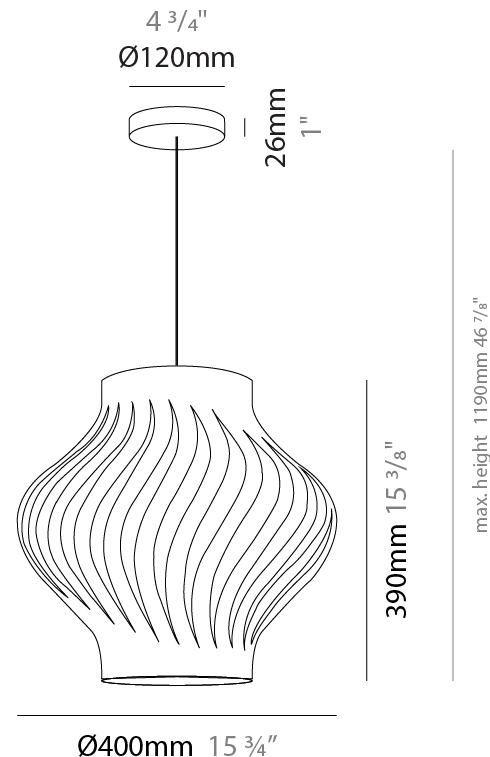

PROJECT	
TYPE	
SPECIFIER	
QUANTITY	
DATE	

HELIOS SHELL SUSPENSION

D61030-

base number   Finish
Options

1. To build a product code in our configurator select the specify button on the base model # product page
2. To build a manual product code on this datasheet choose from the options listed below in blue font and add the suffix to the base model #

GENERAL

Series: Helios
Subseries: Helios Shell
Brand: Linea Zero
Division: Design
Mounting Type: Suspension
Mounting Location: Ceiling
Subcategory: Pendant

PHYSICAL

Shape: Abstract
Diameter (mm): 400
Diameter (in): 15 3/4
Height (mm): 390
Height (in): 15 3/8
Max. Overall Height (mm): 1190
Max. Overall Height (in): 46 7/8
Light Distribution: Omnidirectional
Diffuser: Polilux™ Shade - See Finish Options
[Fixture Finish: WHI / BLK / PBL / POR / PGN / COP / NGD / PKM / SIL](#)
Fixture Material: Polilux™/ Metal holder
Cable Details: Cable length 31"

ELECTRICAL

Number of Lamps: 1
Lamp Type: LED Retrofit
Bulb Included: Bulb Not Included
Max. Wattage Per Lamp (W): 7
Lamp Base: E26
Input Voltage (V): 120
Upon Request: 277Vac / GU24

LED

OPTICAL

RATINGS AND CERTIFICATIONS

Certified By: Certified for North American Standards
IP rating: IP20