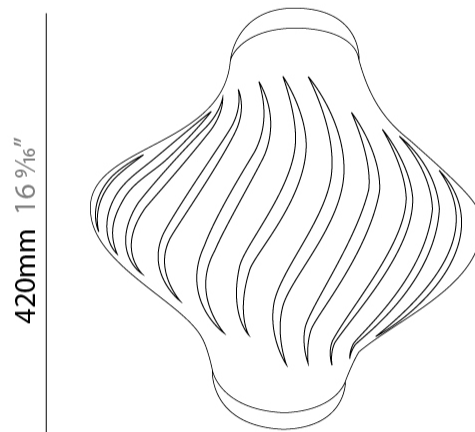

PROJECT	_____
TYPE	_____
SPECIFIER	_____
QUANTITY	_____
DATE	_____

HELIOS SURFACE

D62026-

base number   Finish
Options

1. To build a product code in our configurator select the specify button on the base model # product page
2. To build a manual product code on this datasheet choose from the options listed below in blue font and add the suffix to the base model #

GENERAL

Series: Helios
Brand: Linea Zero
Division: Design
Mounting Type: Surface
Mounting Location: Ceiling
Subcategory: Ambient

PHYSICAL

Shape: Abstract
Length (mm): 520
Length (in): 20 1/2
Width (mm): 260
Width (in): 10 1/4
Height (mm): 420
Height (in): 16 9/16
Light Distribution: Downlight
Diffuser: Polilux™ Shade - See Finish Options
Fixture Finish: WHI / BLK / PBL / POR / PGN / COP / NGD / PKM / SIL
Fixture Material: Polilux™/ Metal holder

ELECTRICAL

Number of Lamps: 2
Lamp Type: LED Retrofit
Bulb Included: Bulb Not Included
Max. Wattage Per Lamp (W): 7
Lamp Base: E26
Input Voltage (V): 120
Upon Request: 277Vac / GU24

LED

OPTICAL

RATINGS AND CERTIFICATIONS

Certified By: Certified for North American Standards
IP rating: IP20