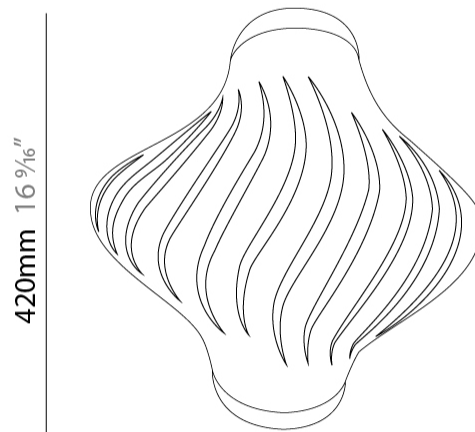

PROJECT
TYPE
SPECIFIER
QUANTITY
DATE

HELIOS SURFACE

D62022-

base number   Finish
Options

1. To build a product code in our configurator select the specify button on the base model # product page
2. To build a manual product code on this datasheet choose from the options listed below in blue font and add the suffix to the base model #

GENERAL

Series: Helios
Brand: Linea Zero
Division: Design
Mounting Type: Surface
Mounting Location: Ceiling
Subcategory: Ambient

PHYSICAL

Shape: Abstract
Diameter (mm): 400
Diameter (in): 15 3/4
Height (mm): 390
Height (in): 15 3/8
Light Distribution: Omnidirectional
Diffuser: Polilux™ Shade - See Finish Options
Fixture Finish: WHI / BLK / PBL / POR / PGN / COP / NGD / PKM / SIL
Fixture Material: Polilux™/ Metal holder

ELECTRICAL

Number of Lamps: 1
Lamp Type: LED Retrofit
Bulb Included: Bulb Not Included
Max. Wattage Per Lamp (W): 7
Lamp Base: E26
Input Voltage (V): 120
Upon Request: 277Vac / GU24

LED

OPTICAL

RATINGS AND CERTIFICATIONS

Certified By: Certified for North American Standards
IP rating: IP20