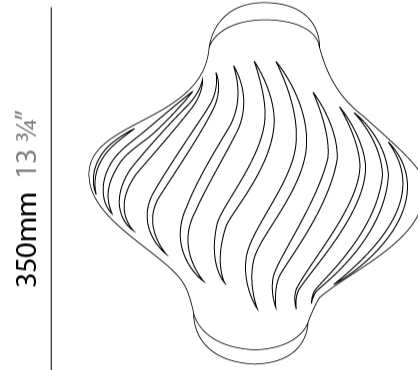

PROJECT
TYPE
SPECIFIER
QUANTITY
DATE

HELIOS SURFACE

D63007-

base number   Finish
Options

1. To build a product code in our configurator select the specify button on the base model # product page
2. To build a manual product code on this datasheet choose from the options listed below in blue font and add the suffix to the base model #

GENERAL

Series: Helios
Brand: Linea Zero
Division: Design
Mounting Type: Surface
Mounting Location: Wall
Subcategory: Ambient

PHYSICAL

Shape: Abstract
Length (mm): 340
Length (in): 13 ³/₈
Height (mm): 350
Height (in): 13 ³/₄
Extension (mm): 190
Extension (in): 7 ¹/₂
Light Distribution: Direct / Indirect
Diffuser: Polilux™ Shade - See Finish Options
Fixture Finish: WHI / BLK / PBL / POR / PGN / COP / NGD / PKM / SIL
Fixture Material: Polilux™/ Metal holder

ELECTRICAL

Number of Lamps: 1
Lamp Type: LED Retrofit
Bulb Included: Bulb Not Included
Max. Wattage Per Lamp (W): 7
Lamp Base: E26
Input Voltage (V): 120
Upon Request: 277Vac / GU24

LED

OPTICAL

RATINGS AND CERTIFICATIONS

Certified By: Certified for North American Standards
IP rating: IP20