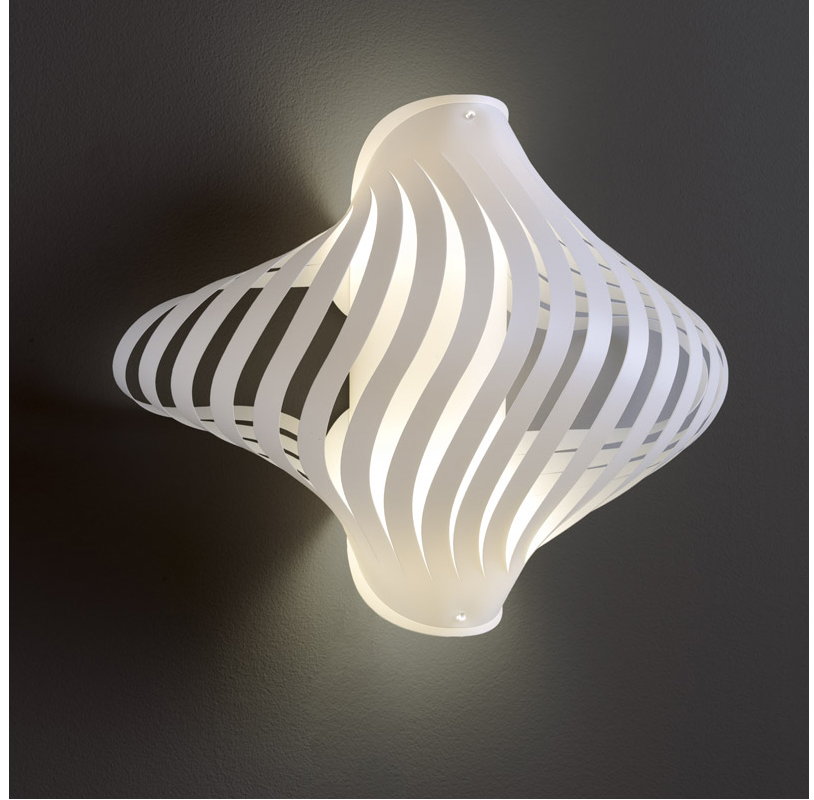

HELIOS SURFACE

D63006-

base number   Finish
Options

PROJECT	_____
TYPE	_____
SPECIFIER	_____
QUANTITY	_____
DATE	_____

1. To build a product code in our configurator select the specify button on the base model # product page
2. To build a manual product code on this datasheet choose from the options listed below in blue font and add the suffix to the base model #

GENERAL

Series: Helios
Brand: Linea Zero
Division: Design
Mounting Type: Surface
Mounting Location: Wall
Subcategory: Ambient

PHYSICAL

Shape: Abstract
Length (mm): 340
Length (in): 13 ³/₈
Height (mm): 350
Height (in): 13 ³/₄
Extension (mm): 190
Extension (in): 7 ¹/₂
Light Distribution: Omnidirectional
Diffuser: Polilux™ Shade - See Finish Options
Fixture Finish: WHI / BLK / PBL / POR / PGN / COP / NGD / PKM / SIL
Fixture Material: Polilux™/ Metal holder

ELECTRICAL

Number of Lamps: 1
Lamp Type: LED Retrofit
Bulb Included: Bulb Not Included
Max. Wattage Per Lamp (W): 7
Lamp Base: E26
Input Voltage (V): 120
Upon Request: 277Vac / GU24

LED

OPTICAL

RATINGS AND CERTIFICATIONS

Certified By: Certified for North American Standards
IP rating: IP20