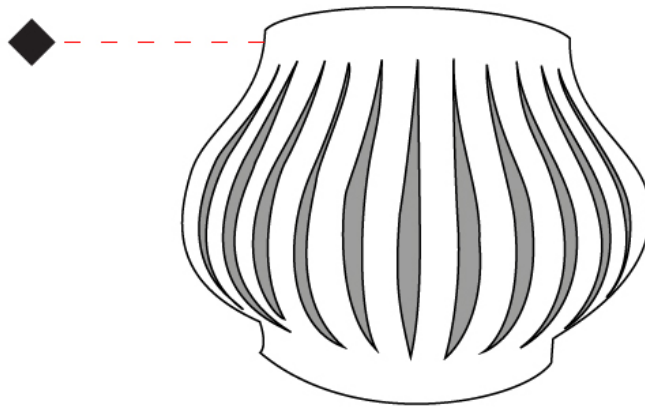

HELIOS SURFACE

D63005-

PROJECT

TYPE

SPECIFIER

QUANTITY

DATE

D