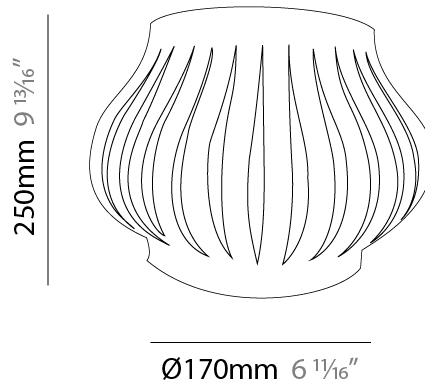

HELIOS SURFACE

D63004-

base number   Finish
Options

1. To build a product code in our configurator select the specify button on the base model # product page
2. To build a manual product code on this datasheet choose from the options listed below in blue font and add the suffix to the base model #

GENERAL

Series: Helios _____
Brand: Linea Zero _____
Division: Design _____
Mounting Type: Surface _____
Mounting Location: Wall _____
Subcategory: Ambient _____

PHYSICAL

Shape: Abstract _____
Length (mm): 330 _____
Length (in): 13 _____
Height (mm): 250 _____
Height (in): 9 ¹³/₁₆ _____
Extension (mm): 170 _____
Extension (in): 6 ¹¹/₁₆ _____
Light Distribution: Omnidirectional _____
Diffuser: Polilux™ Shade - See Finish Options _____
Fixture Finish: WHI / BLK / PBL / POR / PGN / COP / NGD / PKM / SIL _____
Fixture Material: Polilux™/ Metal holder _____

ELECTRICAL

Number of Lamps: 1 _____
Lamp Type: LED Retrofit _____
Bulb Included: Bulb Not Included _____
Max. Wattage Per Lamp (W): 7 _____
Lamp Base: E26 _____
Input Voltage (V): 120 _____
Upon Request: 277Vac / GU24 _____

LED

OPTICAL

RATINGS AND CERTIFICATIONS

Certified By: Certified for North American Standards _____
IP rating: IP20 _____