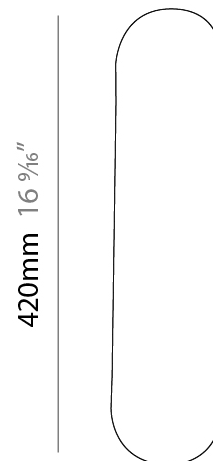

HELIOS SURFACE

D62029-

base number   Finish
Options

PROJECT	_____
TYPE	_____
SPECIFIER	_____
QUANTITY	_____
DATE	_____

1. To build a product code in our configurator select the specify button on the base model # product page
2. To build a manual product code on this datasheet choose from the options listed below in blue font and add the suffix to the base model #

GENERAL

Series: Helios _____
Brand: Linea Zero _____
Division: Design _____
Mounting Type: Surface _____
Mounting Location: Ceiling _____
Subcategory: Ambient _____

PHYSICAL

Shape: Cylinder _____
Length (mm): 110 _____
Length (in): 4 ⁵/₁₆ _____
Width (mm): 90 _____
Width (in): 3 ⁹/₁₆ _____
Height (mm): 420 _____
Height (in): 16 ⁹/₁₆ _____
Light Distribution: Direct / Indirect _____
Diffuser: Polilux™ Shade - See Finish Options _____
Fixture Finish: WHI / BLK / PBL / POR / PGN / COP / NGD / PKM / SIL _____
Fixture Material: Polilux™/ Metal holder _____

ELECTRICAL

Number of Lamps: 2 _____
Lamp Type: LED Retrofit _____
Bulb Included: Bulb Not Included _____
Max. Wattage Per Lamp (W): 7 _____
Lamp Base: E26 _____
Input Voltage (V): 120 _____
Upon Request: 277Vac / GU24 _____

LED

OPTICAL

RATINGS AND CERTIFICATIONS

Certified By: Certified for North American Standards _____
IP rating: IP20 _____