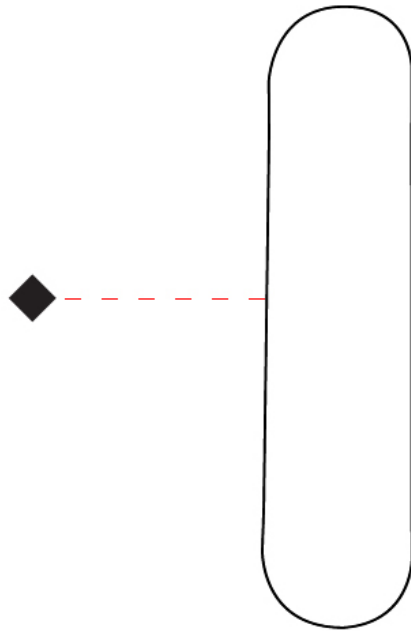

#### PHYSICAL

Shape: Cylinder \_\_\_\_\_  
Length (mm): 110 \_\_\_\_\_  
Length (in): 4 <sup>5</sup>/<sub>16</sub> \_\_\_\_\_  
Width (mm): 90 \_\_\_\_\_  
Width (in): 3 <sup>9</sup>/<sub>16</sub> \_\_\_\_\_  
Height (mm): 420 \_\_\_\_\_  
Height (in): 16 <sup>9</sup>/<sub>16</sub> \_\_\_\_\_  
Light Distribution: Direct / Indirect \_\_\_\_\_  
Diffuser: Polilux™ Shade - See Finish Options \_\_\_\_\_  
Fixture Finish: WHI / BLK / PBL / POR / PGN / COP / NGD / PKM / SIL \_\_\_\_\_  
Fixture Material: Polilux™/ Metal holder \_\_\_\_\_

#### OPTICAL

## HELIOS SURFACE

#### PHYSICAL

Shape: Cylinder                       
Length (mm): 100                       
Length (in): 3 <sup>15</sup>/<sub>16</sub>                       
Height (mm): 350                       
Height (in): 13 <sup>3</sup>/<sub>4</sub>                       
Extension (mm): 90                       
Extension (in): 3 <sup>9</sup>/<sub>16</sub>                       
Light Distribution: Omnidirectional                       
Diffuser: Polilux™ Shade - See Finish Options                       
Fixture Finish: WHI / BLK / PBL / POR / PGN / COP / NGD / PKM / SIL                       
Fixture Material: Polilux™/ Metal holder                     