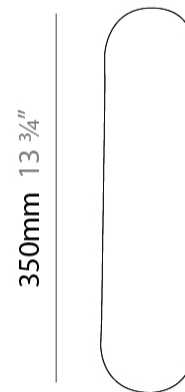

HELIOS SURFACE

D63009-

base number   Finish
Options

1. To build a product code in our configurator select the specify button on the base model # product page
2. To build a manual product code on this datasheet choose from the options listed below in blue font and add the suffix to the base model #

GENERAL

Series: Helios
Brand: Linea Zero
Division: Design
Mounting Type: Surface
Mounting Location: Wall
Subcategory: Ambient

PHYSICAL

Shape: Cylinder
Length (mm): 100
Length (in): 3 ¹⁵/₁₆
Height (mm): 350
Height (in): 13 ³/₄
Extension (mm): 90
Extension (in): 3 ⁹/₁₆
Light Distribution: Omnidirectional
Diffuser: Polilux™ Shade - See Finish Options
Fixture Finish: WHI / BLK / PBL / POR / PGN / COP / NGD / PKM / SIL
Fixture Material: Polilux™/ Metal holder

ELECTRICAL

Number of Lamps: 1
Lamp Type: LED Retrofit
Bulb Included: Bulb Not Included
Max. Wattage Per Lamp (W): 7
Lamp Base: E26
Input Voltage (V): 120
Upon Request: 277Vac / GU24

LED

OPTICAL

RATINGS AND CERTIFICATIONS

Certified By: Certified for North American Standards
IP rating: IP20

PROJECT
TYPE
SPECIFIER
QUANTITY
DATE