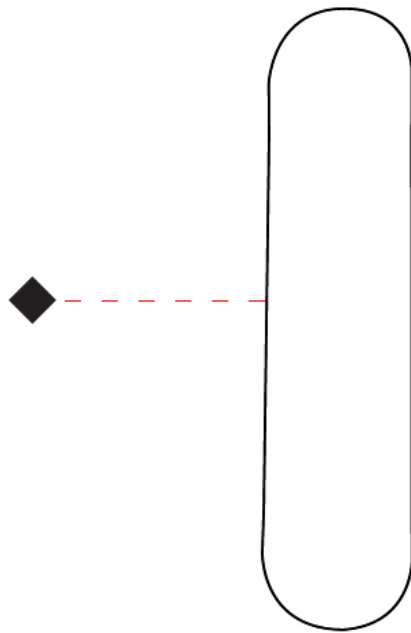

#### PHYSICAL

Shape: Cylinder             
Length (mm): 110             
Length (in): 4 <sup>5</sup>/<sub>16</sub>             
Width (mm): 90             
Width (in): 3 <sup>9</sup>/<sub>16</sub>             
Height (mm): 420             
Height (in): 16 <sup>9</sup>/<sub>16</sub>             
Light Distribution: Direct / Indirect             
Diffuser: Polilux™ Shade - See Finish Options             
Fixture Finish: WHI / BLK / PBL / POR / PGN / COP / NGD / PKM / SIL             
Fixture Material: Polilux™/ Metal holder           

#### OPTICAL

## HELIOS SURFACE

#### PHYSICAL

Shape: Cylinder             
Length (mm): 100             
Length (in): 3 <sup>15</sup>/<sub>16</sub>             
Height (mm): 350             
Height (in): 13 <sup>3</sup>/<sub>4</sub>             
Extension (mm): 90             
Extension (in): 3 <sup>9</sup>/<sub>16</sub>             
Light Distribution: Omnidirectional             
Diffuser: Polilux™ Shade - See Finish Options             
Fixture Finish: WHI / BLK / PBL / POR / PGN / COP / NGD / PKM / SIL             
Fixture Material: Polilux™/ Metal holder           