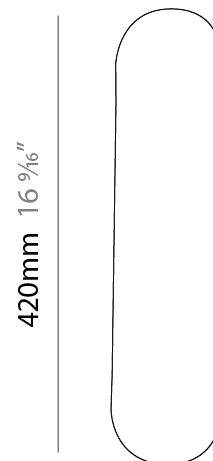

HELIOS SURFACE

D62029-

base number   Finish
Options

1. To build a product code in our configurator select the specify button on the base model # product page
2. To build a manual product code on this datasheet choose from the options listed below in blue font and add the suffix to the base model #

GENERAL

Series: Helios
Brand: Linea Zero
Division: Design
Mounting Type: Surface
Mounting Location: Ceiling
Subcategory: Ambient

PHYSICAL

Shape: Cylinder
Length (mm): 110
Length (in): 4 ⁵/₁₆
Width (mm): 90
Width (in): 3 ⁹/₁₆
Height (mm): 420
Height (in): 16 ⁹/₁₆
Light Distribution: Direct / Indirect
Diffuser: Polilux™ Shade - See Finish Options
Fixture Finish: WHI / BLK / PBL / POR / PGN / COP / NGD / PKM / SIL
Fixture Material: Polilux™/ Metal holder

ELECTRICAL

Number of Lamps: 2
Lamp Type: LED Retrofit
Bulb Included: Bulb Not Included
Max. Wattage Per Lamp (W): 7
Lamp Base: E26
Input Voltage (V): 120
Upon Request: 277Vac / GU24

LED

OPTICAL

RATINGS AND CERTIFICATIONS

Certified By: Certified for North American Standards
IP rating: IP20