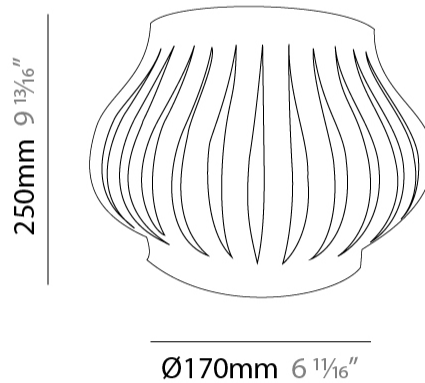

PROJECT	_____
TYPE	_____
SPECIFIER	_____
QUANTITY	_____
DATE	_____

HELIOS SURFACE

D63005-

base number   Finish
Options

1. To build a product code in our configurator select the specify button on the base model # product page
2. To build a manual product code on this datasheet choose from the options listed below in blue font and add the suffix to the base model #

GENERAL

Series: Helios
Brand: Linea Zero
Division: Design
Mounting Type: Surface
Mounting Location: Wall
Subcategory: Ambient

PHYSICAL

Shape: Abstract
Length (mm): 330
Length (in): 13
Height (mm): 250
Height (in): 9 ¹³/₁₆
Extension (mm): 170
Extension (in): 6 ¹¹/₁₆
Light Distribution: Omnidirectional
Diffuser: Polilux™ Shade - See Finish Options
Fixture Finish: WHI / BLK / PBL / POR / PGN / COP / NGD / PKM / SIL
Fixture Material: Polilux™/ Metal holder

ELECTRICAL

Number of Lamps: 1
Lamp Type: LED Retrofit
Bulb Included: Bulb Not Included
Max. Wattage Per Lamp (W): 7
Lamp Base: E26
Input Voltage (V): 120
Upon Request: 277Vac / GU24

LED

OPTICAL

RATINGS AND CERTIFICATIONS

Certified By: Certified for North American Standards
IP rating: IP20