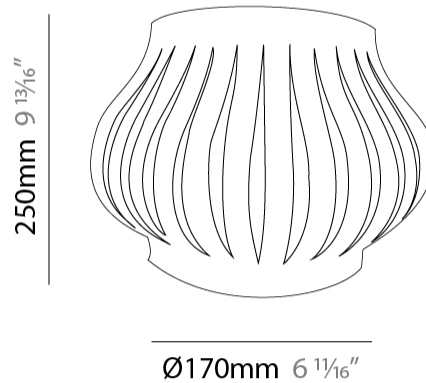

PROJECT
TYPE
SPECIFIER
QUANTITY
DATE

HELIOS SURFACE

D63005-

base number   Finish
Options

1. To build a product code in our configurator select the specify button on the base model # product page
2. To build a manual product code on this datasheet choose from the options listed below in blue font and add the suffix to the base model #

GENERAL

Series: Helios
Partner: Linea Zero
Division: Design
Installation: Surface
Product Type: Wall Surface
Mounting Location: Wall

PHYSICAL

Shape: Abstract
Length (mm): 330
Length (in): 13
Height (mm): 250
Height (in): 9 ¹³/₁₆
Extension (mm): 170
Extension (in): 6 ¹¹/₁₆
Diffuser: Polilux™ Shade - See Finish Options
Fixture Finish: WHI / BLK / PBL / POR / PGN / COP / NGD / PKM / SIL
Fixture Material: Polilux™/ Metal holder
Primary Material: Non-Static Polilux

ELECTRICAL

Number of Lamps: 1
Lamp Type: LED Retrofit
Bulb Included: Bulb Not Included
Max. Wattage Per Lamp (W): 7
Lamp Base: E26
Input Voltage (V): 120
Upon Request: 277Vac / GU24

LED

OPTICAL

RATINGS AND CERTIFICATIONS

Certified By: Certified for North American Standards
IP rating: IP20