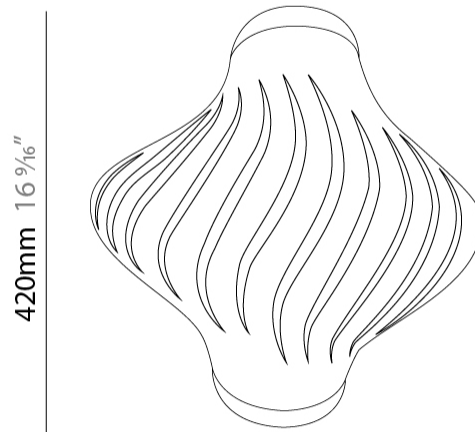

PROJECT
TYPE
SPECIFIER
QUANTITY
DATE

HELIOS SURFACE

D62026-

base number Finish
Options

1. To build a product code in our configurator select the specify button on the base model # product page
2. To build a manual product code on this datasheet choose from the options listed below in blue font and add the suffix to the base model #

GENERAL

Series: Helios
Partner: Linea Zero
Division: Design
Installation: Surface
Product Type: Ceiling Surface
Mounting Location: Ceiling
Light Distribution: Downlight

PHYSICAL

Shape: Abstract
Length (mm): 520
Length (in): 20 1/2
Width (mm): 260
Width (in): 10 1/4
Height (mm): 420
Height (in): 16 9/16
Diffuser: Polilux™ Shade - See Finish Options
Fixture Finish: WHI / BLK / PBL / POR / PGN / COP / NGD / PKM / SIL
Fixture Material: Polilux™/ Metal holder
Primary Material: Non-Static Polilux

ELECTRICAL

Number of Lamps: 2
Lamp Type: LED Retrofit
Bulb Included: Bulb Not Included
Max. Wattage Per Lamp (W): 7
Lamp Base: E26
Input Voltage (V): 120
Upon Request: 277Vac / GU24

LED

OPTICAL

RATINGS AND CERTIFICATIONS

Certified By: Certified for North American Standards
IP rating: IP20