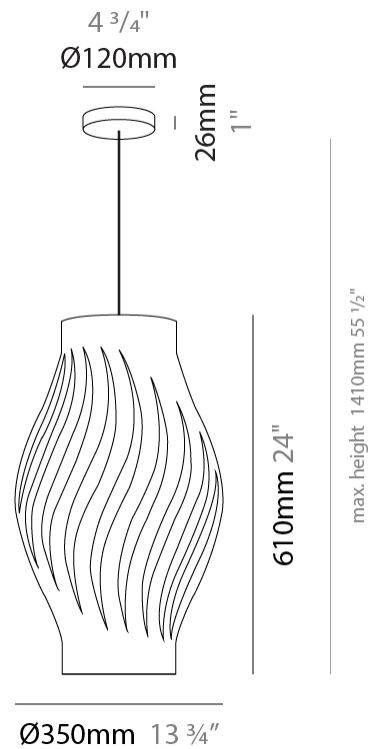

PROJECT
TYPE
SPECIFIER
QUANTITY
DATE

HELIOS LONG SUSPENSION

D61031-

base number   Finish
Options

1. To build a product code in our configurator select the specify button on the base model # product page
2. To build a manual product code on this datasheet choose from the options listed below in blue font and add the suffix to the base model #

GENERAL

Series: Helios
Subseries: Helios Long
Partner: Linea Zero
Division: Design
Installation: Suspension
Product Type: Pendant
Mounting Location: Ceiling
Light Distribution: Downlight

PHYSICAL

Shape: Abstract
Diameter (mm): 350
Diameter (in): 13 3/4"
Height (mm): 610
Height (in): 24
Max. Overall Height (mm): 1410
Max. Overall Height (in): 55 1/2"
Diffuser: Polilux™ Shade - See Finish Options
Fixture Finish: WHI / BLK / PBL / POR / PGN / COP / NGD / PKM / SIL
Fixture Material: Polilux™/ Metal holder
Primary Material: Non-Static Polilux

ELECTRICAL

Number of Lamps: 1
Lamp Type: LED Retrofit
Bulb Included: Bulb Not Included
Max. Wattage Per Lamp (W): 7
Lamp Base: E26
Input Voltage (V): 120
Upon Request: 277Vac / GU24

LED

OPTICAL

RATINGS AND CERTIFICATIONS

Certified By: Certified for North American Standards
IP rating: IP20