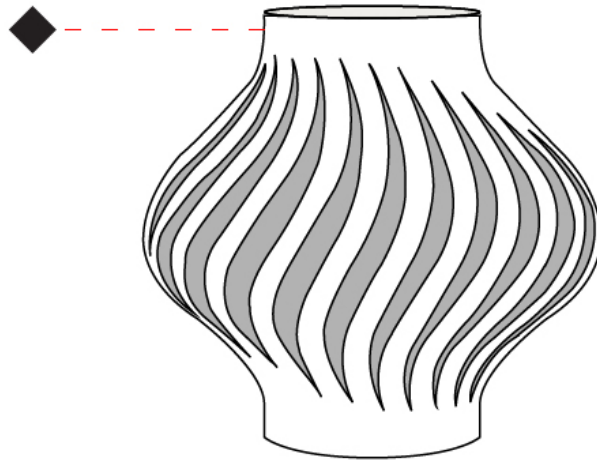

HELIOS PORTABLE

D64023-

PROJECT	_____
TYPE	_____
SPECIFIER	_____
QUANTITY	_____
DATE	_____