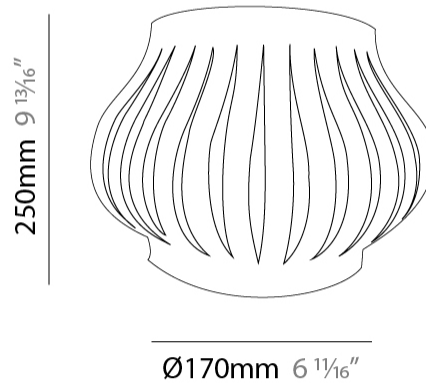

PROJECT _____
TYPE _____
SPECIFIER _____
QUANTITY _____
DATE _____

HELIOS SURFACE

D63004-

base number _____
Finish _____
Options _____

1. To build a product code in our configurator select the specify button on the base model # product page
2. To build a manual product code on this datasheet choose from the options listed below in blue font and add the suffix to the base model #

GENERAL

Series: Helios _____
Partner: Linea Zero _____
Division: Design _____
Installation: Surface _____
Product Type: Wall Surface _____
Mounting Location: Wall _____

PHYSICAL

Shape: Abstract _____
Length (mm): 330 _____
Length (in): 13 _____
Height (mm): 250 _____
Height (in): 9 ¹³/₁₆ _____
Extension (mm): 170 _____
Extension (in): 6 ¹¹/₁₆ _____
Diffuser: Polilux™ Shade - See Finish Options _____
Fixture Finish: WHI / BLK / PBL / POR / PGN / COP / NGD / PKM / SIL _____
Fixture Material: Polilux™/ Metal holder _____
Primary Material: Non-Static Polilux _____

ELECTRICAL

Number of Lamps: 1 _____
Lamp Type: LED Retrofit _____
Bulb Included: Bulb Not Included _____
Max. Wattage Per Lamp (W): 7 _____
Lamp Base: E26 _____
Input Voltage (V): 120 _____
Upon Request: 277Vac / GU24 _____

LED

OPTICAL

RATINGS AND CERTIFICATIONS

Certified By: Certified for North American Standards _____
IP rating: IP20 _____