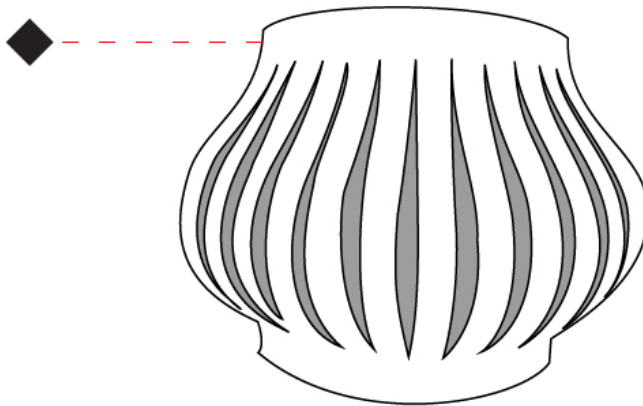

D63004-

PROJECT

TYPE

SPECIFIER

QUANTITY

DATE

D