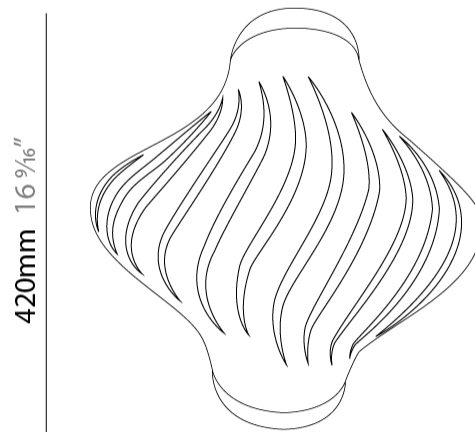

PROJECT
TYPE
SPECIFIER
QUANTITY
DATE

HELIOS SURFACE

D62026-

base number Finish
Options

1. To build a product code in our configurator select the specify button on the base model # product page
2. To build a manual product code on this datasheet choose from the options listed below in blue font and add the suffix to the base model #

GENERAL

Series: Helios
Partner: Linea Zero
Division: Design
Installation: Surface
Product Type: Ceiling Surface
Mounting Location: Ceiling
Light Distribution: Downlight

PHYSICAL

Shape: Abstract
Length (mm): 520
Length (in): 20 1/2
Width (mm): 260
Width (in): 10 1/4
Height (mm): 420
Height (in): 16 9/16
Diffuser: Polilux™ Shade - See Finish Options
Fixture Finish: WHI / BLK / PBL / POR / PGN / COP / NGD / PKM / SIL
Fixture Material: Polilux™/ Metal holder
Primary Material: Non-Static Polilux

ELECTRICAL

Number of Lamps: 2
Lamp Type: LED Retrofit
Bulb Included: Bulb Not Included
Max. Wattage Per Lamp (W): 7
Lamp Base: E26
Input Voltage (V): 120
Upon Request: 277Vac / GU24

LED

OPTICAL

RATINGS AND CERTIFICATIONS

Certified By: Certified for North American Standards
IP rating: IP20