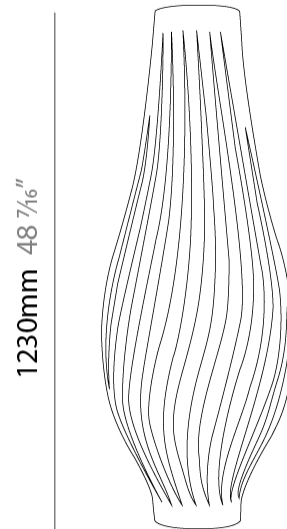

PROJECT
TYPE
SPECIFIER
QUANTITY
DATE

HELIOS PORTABLE

D64030-

base number   Finish
Options

1. To build a product code in our configurator select the specify button on the base model # product page
2. To build a manual product code on this datasheet choose from the options listed below in blue font and add the suffix to the base model #

GENERAL

Series: Helios
Brand: Linea Zero
Division: Design
Mounting Type: Portable
Mounting Location: Floor
Subcategory: Table

PHYSICAL

Shape: Abstract
Diameter (mm): 430
Diameter (in): 15 ³/₄
Height (mm): 1230
Height (in): 16 ¹⁵/₁₆
Light Distribution: Omnidirectional
Diffuser: Polilux™ Shade - See Finish Options
Fixture Finish: WHI / BLK / PBL / POR / PGN / COP / NGD / PKM / SIL
Fixture Material: Polilux™/ Metal holder
Upon Request: Bolt Down

ELECTRICAL

Number of Lamps: 2
Lamp Type: LED Retrofit
Bulb Included: Bulb Not Included
Max. Wattage Per Lamp (W): 7
Lamp Base: E26
Input Voltage (V): 120
Upon Request: 277Vac / GU24

LED

OPTICAL

RATINGS AND CERTIFICATIONS

Certified By: Certified for North American Standards
IP rating: IP20