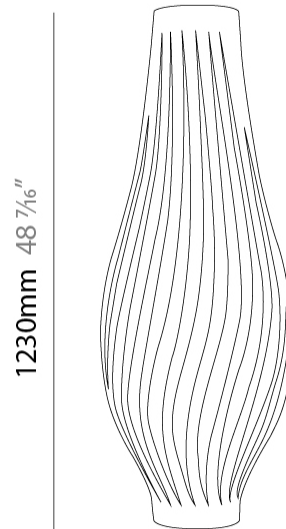

HELIOS PORTABLE

D64030-

base number   Finish
Options

1. To build a product code in our configurator select the specify button on the base model # product page
2. To build a manual product code on this datasheet choose from the options listed below in blue font and add the suffix to the base model #

GENERAL

Series: Helios
Partner: Linea Zero
Division: Design
Installation: Portable
Product Type: Floor
Mounting Location: Floor

PHYSICAL

Shape: Abstract
Diameter (mm): 430
Diameter (in): 15 ³/₄
Height (mm): 1230
Height (in): 16 ¹⁵/₁₆
Diffuser: Polilux™ Shade - See Finish Options
Fixture Finish: WHI / BLK / PBL / POR / PGN / COP / NGD / PKM / SIL
Fixture Material: Polilux™/ Metal holder
Primary Material: Non-Static Polilux
Upon Request: Bolt Down

ELECTRICAL

Number of Lamps: 2
Lamp Type: LED Retrofit
Bulb Included: Bulb Not Included
Max. Wattage Per Lamp (W): 7
Lamp Base: E26
Input Voltage (V): 120
Upon Request: 277Vac / GU24

LED

OPTICAL

RATINGS AND CERTIFICATIONS

Certified By: Certified for North American Standards
IP rating: IP20

PROJECT	_____
TYPE	_____
SPECIFIER	_____
QUANTITY	_____
DATE	_____