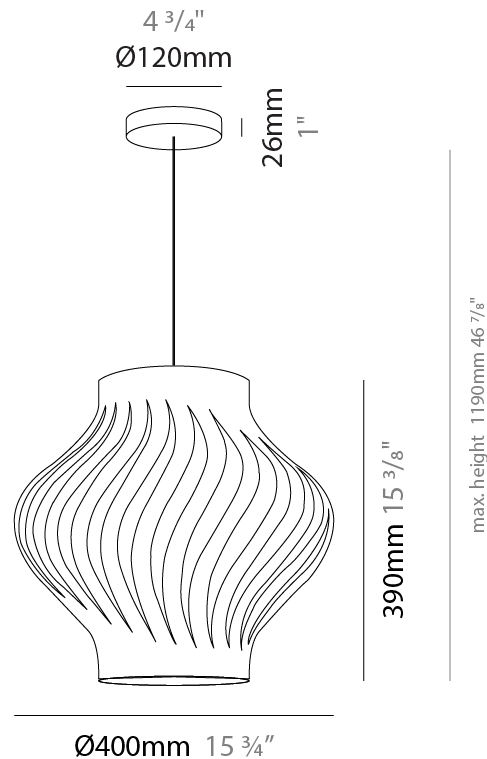

PROJECT	
TYPE	
SPECIFIER	
QUANTITY	
DATE	

HELIOS SHELL SUSPENSION

D61030-

base number   Finish
Options

1. To build a product code in our configurator select the specify button on the base model # product page
2. To build a manual product code on this datasheet choose from the options listed below in blue font and add the suffix to the base model #

GENERAL

Series: Helios
Subseries: Helios Shell
Partner: Linea Zero
Division: Design
Installation: Suspension
Product Type: Pendant
Mounting Location: Ceiling

PHYSICAL

Shape: Abstract
Diameter (mm): 400
Diameter (in): 15 3/4
Height (mm): 390
Height (in): 15 3/8
Max. Overall Height (mm): 1190
Max. Overall Height (in): 46 7/8
Diffuser: Polilux™ Shade - See Finish Options
Fixture Finish: WHI / BLK / PBL / POR / PGN / COP / NGD / PKM / SIL
Fixture Material: Polilux™/ Metal holder
Primary Material: Non-Static Polilux
Cable Details: Cable length 31"

ELECTRICAL

Number of Lamps: 1
Lamp Type: LED Retrofit
Bulb Included: Bulb Not Included
Max. Wattage Per Lamp (W): 7
Lamp Base: E26
Input Voltage (V): 120
Upon Request: 277Vac / GU24

LED

OPTICAL

RATINGS AND CERTIFICATIONS

Certified By: Certified for North American Standards
IP rating: IP20