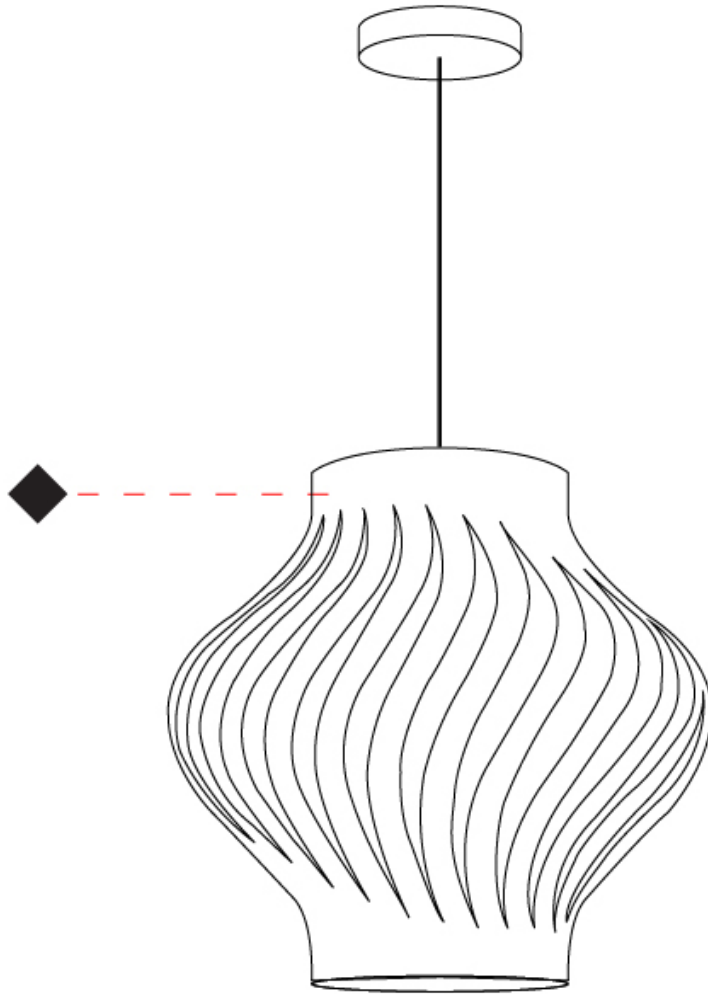

HELIOS SHELL SUSPENSION

D61030-

PROJECT	_____
TYPE	_____
SPECIFIER	_____
QUANTITY	_____
DATE	_____