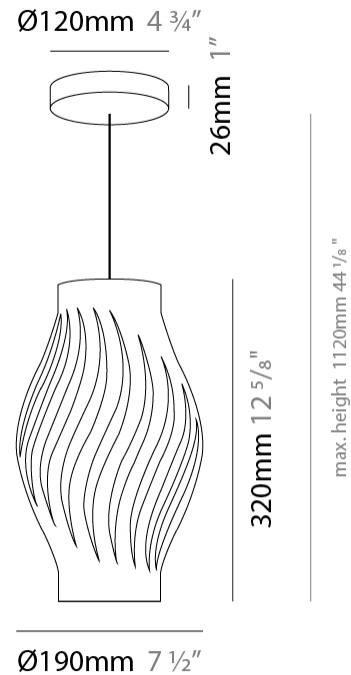

HELIOS LONG SUSPENSION

D61033-

base number   Finish
Options

1. To build a product code in our configurator select the specify button on the base model # product page
2. To build a manual product code on this datasheet choose from the options listed below in blue font and add the suffix to the base model #

GENERAL

Series: Helios
Subseries: Helios Long
Brand: Linea Zero
Division: Design
Mounting Type: Suspension
Mounting Location: Ceiling
Subcategory: Pendant

PHYSICAL

Shape: Abstract
Diameter (mm): 190
Diameter (in): 7 1/2
Height (mm): 320
Height (in): 12 5/8
Max. Overall Height (mm): 1120
Max. Overall Height (in): 44 1/8
Light Distribution: Downlight
Diffuser: Polilux™ Shade - See Finish Options
[Fixture Finish: WHI / BLK / PBL / POR / PGN / COP / NGD / PKM / SIL](#)
Fixture Material: Polilux™/ Metal holder

ELECTRICAL

Number of Lamps: 1
Lamp Type: LED Retrofit
Bulb Included: Bulb Not Included
Max. Wattage Per Lamp (W): 7
Lamp Base: E26
Input Voltage (V): 120
Upon Request: 277Vac / GU24

LED

OPTICAL

RATINGS AND CERTIFICATIONS

Certified By: Certified for North American Standards
IP rating: IP20

PROJECT	_____
TYPE	_____
SPECIFIER	_____
QUANTITY	_____
DATE	_____