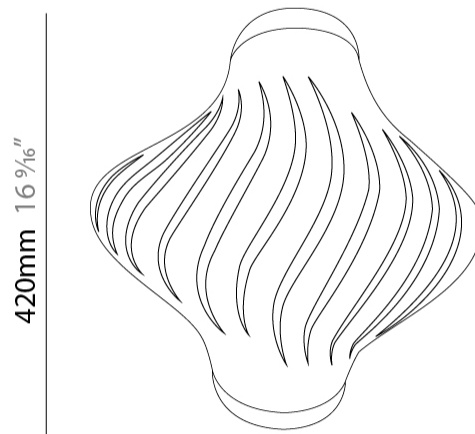

PROJECT
TYPE
SPECIFIER
QUANTITY
DATE

HELIOS SURFACE

D62022-

base number   Finish
Options

1. To build a product code in our configurator select the specify button on the base model # product page
2. To build a manual product code on this datasheet choose from the options listed below in blue font and add the suffix to the base model #

GENERAL

Series: Helios
Brand: Linea Zero
Division: Design
Mounting Type: Surface
Mounting Location: Ceiling
Subcategory: Ambient

PHYSICAL

Shape: Abstract
Diameter (mm): 400
Diameter (in): 15 3/4
Height (mm): 390
Height (in): 15 3/8
Light Distribution: Omnidirectional
Diffuser: Polilux™ Shade - See Finish Options
Fixture Finish: WHI / BLK / PBL / POR / PGN / COP / NGD / PKM / SIL
Fixture Material: Polilux™/ Metal holder

ELECTRICAL

Number of Lamps: 1
Lamp Type: LED Retrofit
Bulb Included: Bulb Not Included
Max. Wattage Per Lamp (W): 7
Lamp Base: E26
Input Voltage (V): 120
Upon Request: 277Vac / GU24

LED

OPTICAL

RATINGS AND CERTIFICATIONS

Certified By: Certified for North American Standards
IP rating: IP20