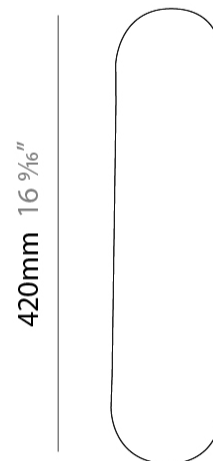

HELIOS SURFACE

D62029-

base number   Finish
Options

1. To build a product code in our configurator select the specify button on the base model # product page
2. To build a manual product code on this datasheet choose from the options listed below in blue font and add the suffix to the base model #

GENERAL

Series: Helios
Brand: Linea Zero
Division: Design
Mounting Type: Surface
Mounting Location: Ceiling
Subcategory: Ambient

PHYSICAL

Shape: Cylinder
Length (mm): 110
Length (in): 4 ⁵/₁₆
Width (mm): 90
Width (in): 3 ⁹/₁₆
Height (mm): 420
Height (in): 16 ⁵/₁₆
Light Distribution: Direct / Indirect
Diffuser: Polilux™ Shade - See Finish Options
[Fixture Finish: WHI / BLK / PBL / POR / PGN / COP / NGD / PKM / SIL](#)
Fixture Material: Polilux™/ Metal holder

ELECTRICAL

Number of Lamps: 2
Lamp Type: LED Retrofit
Bulb Included: Bulb Not Included
Max. Wattage Per Lamp (W): 7
Lamp Base: E26
Input Voltage (V): 120
Upon Request: 277Vac / GU24

LED

OPTICAL

RATINGS AND CERTIFICATIONS

Certified By: Certified for North American Standards
IP rating: IP20

PROJECT
TYPE
SPECIFIER
QUANTITY
DATE