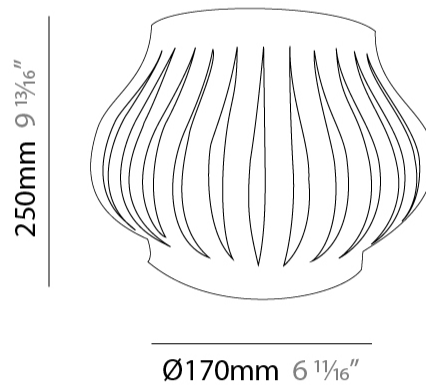

HELIOS SURFACE

D63005-

base number   Finish
Options

1. To build a product code in our configurator select the specify button on the base model # product page
2. To build a manual product code on this datasheet choose from the options listed below in blue font and add the suffix to the base model #

GENERAL

Series: Helios
Partner: Linea Zero
Division: Design
Installation: Surface
Product Type: Wall Surface
Mounting Location: Wall

PHYSICAL

Shape: Abstract
Length (mm): 330
Length (in): 13
Height (mm): 250
Height (in): 9 ¹³/₁₆
Extension (mm): 170
Extension (in): 6 ¹¹/₁₆
Diffuser: Polilux™ Shade - See Finish Options
Fixture Finish: WHI / BLK / PBL / POR / PGN / COP / NGD / PKM / SIL
Fixture Material: Polilux™/ Metal holder
Primary Material: Non-Static Polilux

ELECTRICAL

Number of Lamps: 1
Lamp Type: LED Retrofit
Bulb Included: Bulb Not Included
Max. Wattage Per Lamp (W): 7
Lamp Base: E26
Input Voltage (V): 120
Upon Request: 277Vac / GU24

LED

OPTICAL

RATINGS AND CERTIFICATIONS

Certified By: Certified for North American Standards
IP rating: IP20

PROJECT	_____
TYPE	_____
SPECIFIER	_____
QUANTITY	_____
DATE	_____