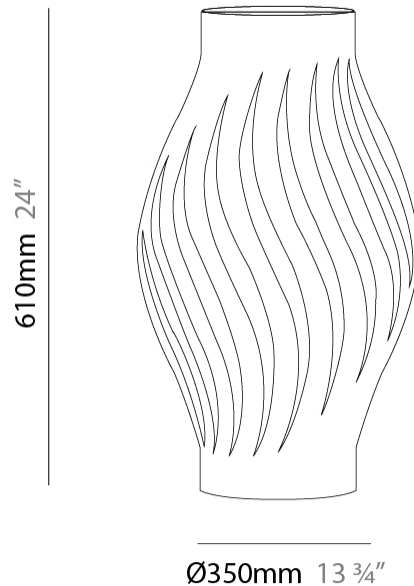

PROJECT _____
TYPE _____
SPECIFIER _____
QUANTITY _____
DATE _____

HELIOS PORTABLE

D64024-

base number   Finish
Options

1. To build a product code in our configurator select the specify button on the base model # product page
2. To build a manual product code on this datasheet choose from the options listed below in blue font and add the suffix to the base model #

GENERAL

Series: Helios _____
Brand: Linea Zero _____
Division: Design _____
Mounting Type: Portable _____
Mounting Location: Table _____
Subcategory: Table _____

PHYSICAL

Shape: Abstract _____
Diameter (mm): 350 _____
Diameter (in): 13 ¾ _____
Height (mm): 610 _____
Height (in): 24 _____
Light Distribution: Omnidirectional _____
Diffuser: Polilux™ Shade - See Finish Options _____
Fixture Finish: WHI / BLK / PBL / POR / PGN / COP / NGD / PKM / SIL _____
Fixture Material: Polilux™/ Metal holder _____
Upon Request: Bolt Down _____

ELECTRICAL

Number of Lamps: 1 _____
Lamp Type: LED Retrofit _____
Bulb Included: Bulb Not Included _____
Max. Wattage Per Lamp (W): 7 _____
Lamp Base: E26 _____
Input Voltage (V): 120 _____
Upon Request: 277Vac / GU24 _____

LED

OPTICAL

RATINGS AND CERTIFICATIONS

Certified By: Certified for North American Standards _____
IP rating: IP20 _____