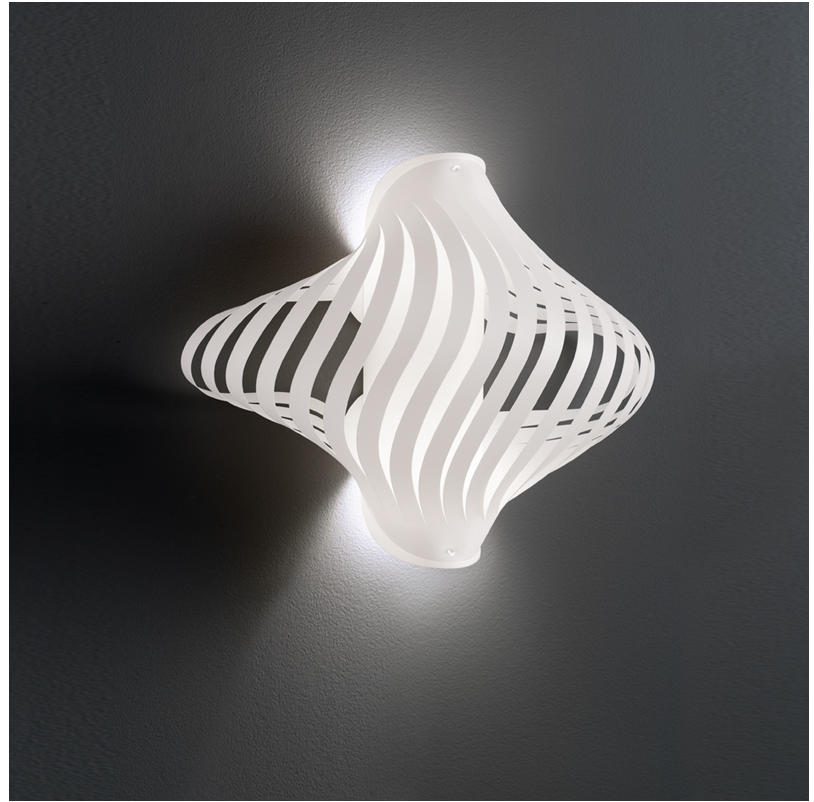

PROJECT
TYPE
SPECIFIER
QUANTITY
DATE

HELIOS SURFACE

D62022-

base number   Finish
Options

1. To build a product code in our configurator select the specify button on the base model # product page
2. To build a manual product code on this datasheet choose from the options listed below in blue font and add the suffix to the base model #

GENERAL

Series: Helios
Brand: Linea Zero
Division: Design
Mounting Type: Surface
Mounting Location: Ceiling
Subcategory: Ambient

PHYSICAL

Shape: Abstract
Diameter (mm): 400
Diameter (in): 15 3/4
Height (mm): 390
Height (in): 15 3/8
Light Distribution: Omnidirectional
Diffuser: Polilux™ Shade - See Finish Options
Fixture Finish: WHI / BLK / PBL / POR / PGN / COP / NGD / PKM / SIL
Fixture Material: Polilux™/ Metal holder

ELECTRICAL

Number of Lamps: 1
Lamp Type: LED Retrofit
Bulb Included: Bulb Not Included
Max. Wattage Per Lamp (W): 7
Lamp Base: E26
Input Voltage (V): 120
Upon Request: 277Vac / GU24

LED

OPTICAL

RATINGS AND CERTIFICATIONS

Certified By: Certified for North American Standards
IP rating: IP20