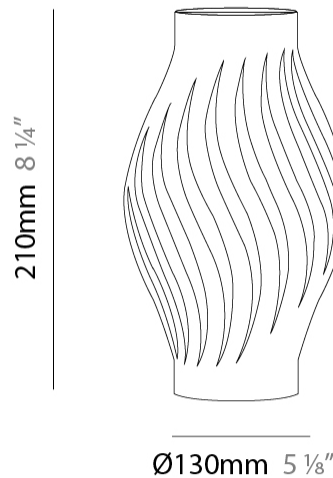

HELIOS PORTABLE

D64027-

base number   Finish
Options

PROJECT	_____
TYPE	_____
SPECIFIER	_____
QUANTITY	_____
DATE	_____

1. To build a product code in our configurator select the specify button on the base model # product page
2. To build a manual product code on this datasheet choose from the options listed below in blue font and add the suffix to the base model #

GENERAL

Series: Helios _____
Brand: Linea Zero _____
Division: Design _____
Mounting Type: Portable _____
Mounting Location: Table _____
Subcategory: Table _____

PHYSICAL

Shape: Abstract _____
Diameter (mm): 130 _____
Diameter (in): 5 1/8 _____
Height (mm): 210 _____
Height (in): 8 1/4 _____
Light Distribution: Omnidirectional _____
Diffuser: Polilux™ Shade - See Finish Options _____
[Fixture Finish: WHI / BLK / PBL / POR / PGN / COP / NGD / PKM / SIL](#) _____
Fixture Material: Polilux™/ Metal holder _____
Upon Request: Bolt Down _____

ELECTRICAL

Number of Lamps: 1 _____
Lamp Type: LED Retrofit _____
Bulb Included: Bulb Not Included _____
Max. Wattage Per Lamp (W): 3 _____
Lamp Base: E12 _____
Input Voltage (V): 120 _____

LED

OPTICAL

RATINGS AND CERTIFICATIONS

Certified By: Certified for North American Standards _____
IP rating: IP20 _____