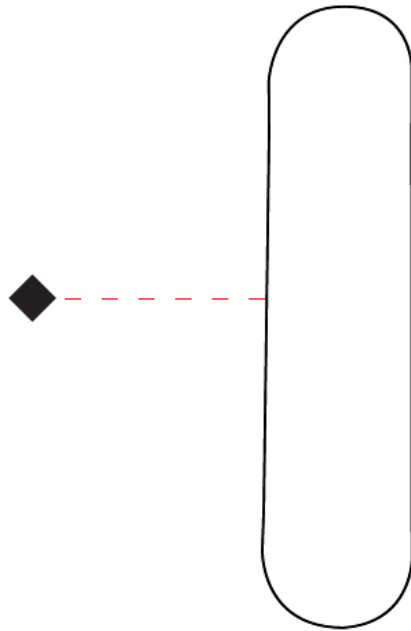

D62029-

PROJECT

TYPE

SPECIFIER

QUANTITY

DATE