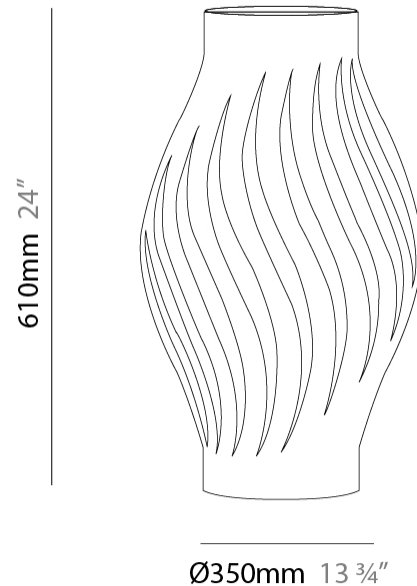

PROJECT
TYPE
SPECIFIER
QUANTITY
DATE

HELIOS PORTABLE

D64024-

base number   Finish
Options

1. To build a product code in our configurator select the specify button on the base model # product page
2. To build a manual product code on this datasheet choose from the options listed below in blue font and add the suffix to the base model #

GENERAL

Series: Helios
Partner: Linea Zero
Division: Design
Installation: Portable
Product Type: Table
Mounting Location: Table

PHYSICAL

Shape: Abstract
Diameter (mm): 350
Diameter (in): 13 3/4
Height (mm): 610
Height (in): 24
Diffuser: Polilux™ Shade - See Finish Options
Fixture Finish: WHI / BLK / PBL / POR / PGN / COP / NGD / PKM / SIL
Fixture Material: Polilux™ / Metal holder
Primary Material: Non-Static Polilux
Upon Request: Bolt Down

ELECTRICAL

Number of Lamps: 1
Lamp Type: LED Retrofit
Bulb Included: Bulb Not Included
Max. Wattage Per Lamp (W): 7
Lamp Base: E26
Input Voltage (V): 120
Upon Request: 277Vac / GU24

LED

OPTICAL

RATINGS AND CERTIFICATIONS

Certified By: Certified for North American Standards
IP rating: IP20