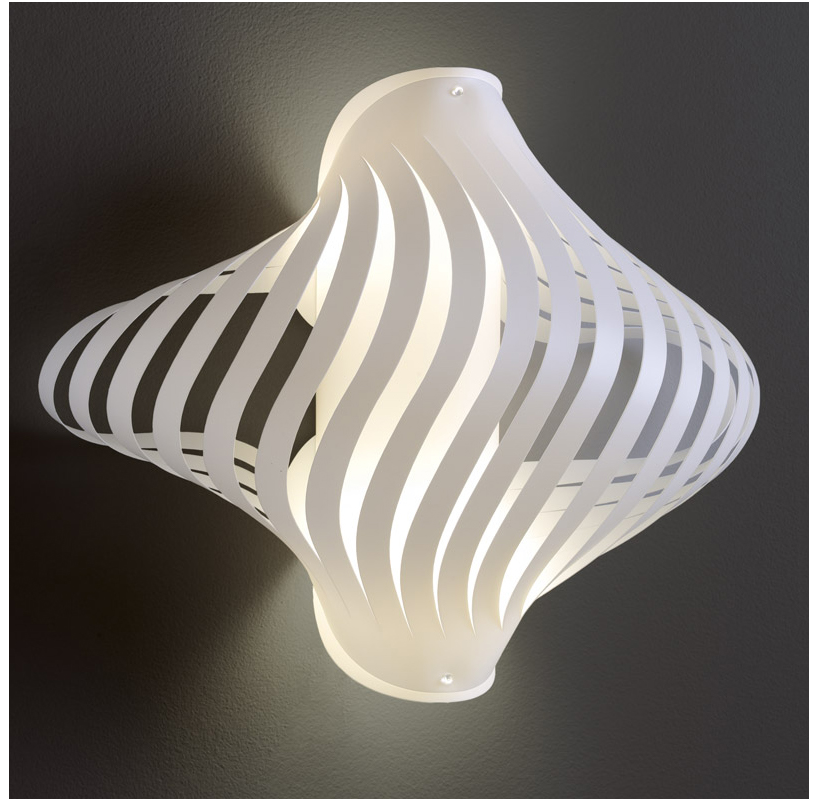

PROJECT
TYPE
SPECIFIER
QUANTITY
DATE

HELIOS SURFACE

D62026-

base number Finish
Options

1. To build a product code in our configurator select the specify button on the base model # product page
2. To build a manual product code on this datasheet choose from the options listed below in blue font and add the suffix to the base model #

GENERAL

Series: Helios
Partner: Linea Zero
Division: Design
Installation: Surface
Product Type: Ceiling Surface
Mounting Location: Ceiling
Light Distribution: Downlight

PHYSICAL

Shape: Abstract
Length (mm): 520
Length (in): 20 1/2
Width (mm): 260
Width (in): 10 1/4
Height (mm): 420
Height (in): 16 9/16
Diffuser: Polilux™ Shade - See Finish Options
Fixture Finish: WHI / BLK / PBL / POR / PGN / COP / NGD / PKM / SIL
Fixture Material: Polilux™/ Metal holder
Primary Material: Non-Static Polilux

ELECTRICAL

Number of Lamps: 2
Lamp Type: LED Retrofit
Bulb Included: Bulb Not Included
Max. Wattage Per Lamp (W): 7
Lamp Base: E26
Input Voltage (V): 120
Upon Request: 277Vac / GU24

LED

OPTICAL

RATINGS AND CERTIFICATIONS

Certified By: Certified for North American Standards
IP rating: IP20