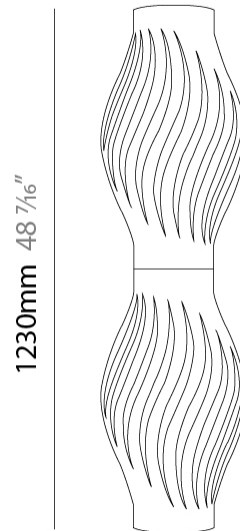

PROJECT	_____
TYPE	_____
SPECIFIER	_____
QUANTITY	_____
DATE	_____

HELIOS PORTABLE

D64029-

base number   Finish
Options

1. To build a product code in our configurator select the specify button on the base model # product page
2. To build a manual product code on this datasheet choose from the options listed below in blue font and add the suffix to the base model #

GENERAL

Series: Helios _____
Brand: Linea Zero _____
Division: Design _____
Mounting Type: Portable _____
Mounting Location: Floor _____
Subcategory: Table _____

PHYSICAL

Shape: Abstract _____
Diameter (mm): 350 _____
Diameter (in): 15 3/4 _____
Height (mm): 1230 _____
Height (in): 13 3/4 _____
Light Distribution: Omnidirectional _____
Diffuser: Polilux™ Shade - See Finish Options _____
Fixture Finish: WHI / BLK / PBL / POR / PGN / COP / NGD / PKM / SIL _____
Fixture Material: Polilux™/ Metal holder _____
Upon Request: Bolt Down _____

ELECTRICAL

Number of Lamps: 2 _____
Lamp Type: LED Retrofit _____
Bulb Included: Bulb Not Included _____
Max. Wattage Per Lamp (W): 7 _____
Lamp Base: E26 _____
Input Voltage (V): 120 _____
Upon Request: 277Vac / GU24 _____

LED

OPTICAL

RATINGS AND CERTIFICATIONS

Certified By: Certified for North American Standards _____
IP rating: IP20 _____