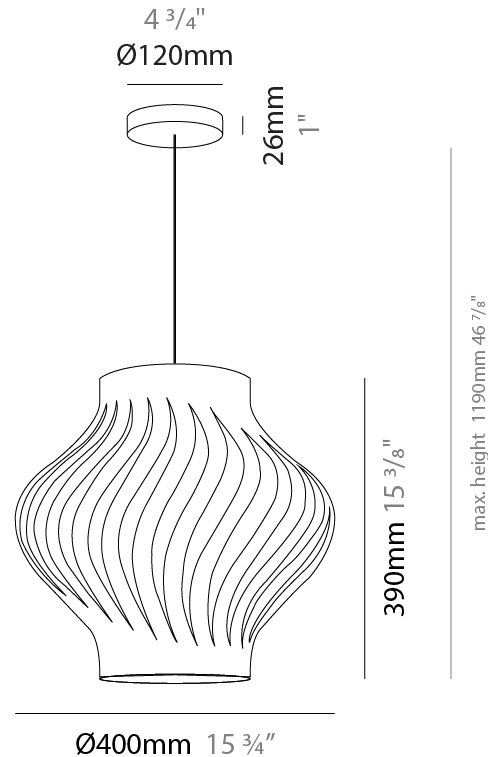

PROJECT	_____
TYPE	_____
SPECIFIER	_____
QUANTITY	_____
DATE	_____

HELIOS SHELL SUSPENSION

D61030-

base number   Finish
Options

1. To build a product code in our configurator select the specify button on the base model # product page
2. To build a manual product code on this datasheet choose from the options listed below in blue font and add the suffix to the base model #

GENERAL

Series: Helios
Subseries: Helios Shell
Brand: Linea Zero
Division: Design
Mounting Type: Suspension
Mounting Location: Ceiling
Subcategory: Pendant

PHYSICAL

Shape: Abstract
Diameter (mm): 400
Diameter (in): 15 3/4
Height (mm): 390
Height (in): 15 3/8
Max. Overall Height (mm): 1190
Max. Overall Height (in): 46 7/8
Light Distribution: Omnidirectional
Diffuser: Polilux™ Shade - See Finish Options
Fixture Finish: WHI / BLK / PBL / POR / PGN / COP / NGD / PKM / SIL
Fixture Material: Polilux™/ Metal holder
Cable Details: Cable length 31"

ELECTRICAL

Number of Lamps: 1
Lamp Type: LED Retrofit
Bulb Included: Bulb Not Included
Max. Wattage Per Lamp (W): 7
Lamp Base: E26
Input Voltage (V): 120
Upon Request: 277Vac / GU24

LED

OPTICAL

RATINGS AND CERTIFICATIONS

Certified By: Certified for North American Standards
IP rating: IP20