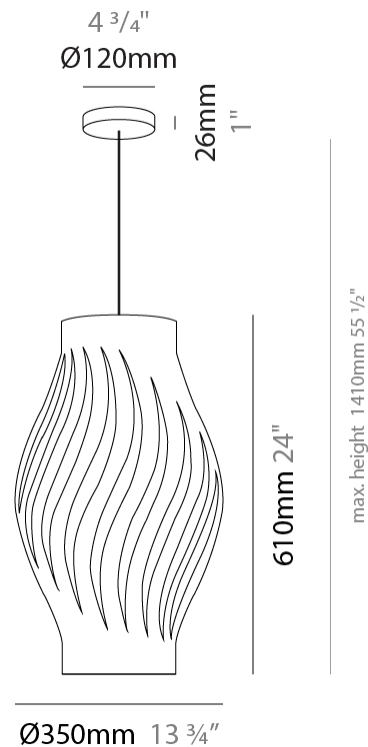

HELIOS LONG SUSPENSION

D61031-

base number   Finish
Options

1. To build a product code in our configurator select the specify button on the base model # product page
2. To build a manual product code on this datasheet choose from the options listed below in blue font and add the suffix to the base model #

GENERAL

Series: Helios
Subseries: Helios Long
Partner: Linea Zero
Division: Design
Installation: Suspension
Product Type: Pendant
Mounting Location: Ceiling
Light Distribution: Downlight

PHYSICAL

Shape: Abstract
Diameter (mm): 350
Diameter (in): 13 3/4
Height (mm): 610
Height (in): 24
Max. Overall Height (mm): 1410
Max. Overall Height (in): 55 1/2
Diffuser: Polilux™ Shade - See Finish Options
Fixture Finish: WHI / BLK / PBL / POR / PGN / COP / NGD / PKM / SIL
Fixture Material: Polilux™/ Metal holder
Primary Material: Non-Static Polilux

ELECTRICAL

Number of Lamps: 1
Lamp Type: LED Retrofit
Bulb Included: Bulb Not Included
Max. Wattage Per Lamp (W): 7
Lamp Base: E26
Input Voltage (V): 120
Upon Request: 277Vac / GU24

LED

OPTICAL

RATINGS AND CERTIFICATIONS

Certified By: Certified for North American Standards
IP rating: IP20

PROJECT	_____
TYPE	_____
SPECIFIER	_____
QUANTITY	_____
DATE	_____