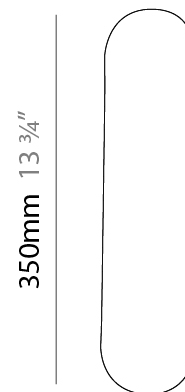

HELIOS SURFACE

D63009-

base number

1. To build a product code in our configurator select the specify button on the base model # product page
2. To build a manual product code on this datasheet choose from the options listed below in blue font and add the suffix to the base model #

GENERAL

Series: Helios
Partner: Linea Zero
Division: Design
Installation: Surface
Product Type: Wall Surface
Mounting Location: Wall

PHYSICAL

Shape: Cylinder
Length (mm): 100
Length (in): 3 ¹⁵/₁₆
Height (mm): 350
Height (in): 13 ³/₄
Extension (mm): 90
Extension (in): 3 ⁹/₁₆
Diffuser: Polilux™ Shade - See Finish Options
Fixture Finish: WHI
Fixture Material: Polilux™/ Metal holder
Primary Material: Non-Static Polilux

ELECTRICAL

Number of Lamps: 1
Lamp Type: LED Retrofit
Bulb Included: Bulb Not Included
Max. Wattage Per Lamp (W): 7
Lamp Base: E26
Input Voltage (V): 120
Upon Request: 277Vac / GU24

LED

OPTICAL

RATINGS AND CERTIFICATIONS

Certified By: Certified for North American Standards
IP rating: IP20

PROJECT
TYPE
SPECIFIER
QUANTITY
DATE