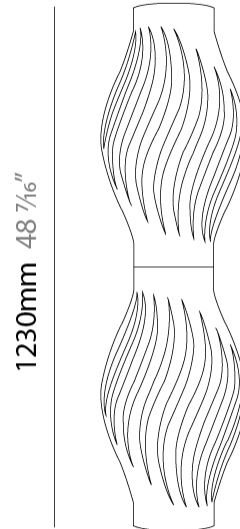

PROJECT	_____
TYPE	_____
SPECIFIER	_____
QUANTITY	_____
DATE	_____

HELIOS PORTABLE

D64029-

base number   Finish
Options

1. To build a product code in our configurator select the specify button on the base model # product page
2. To build a manual product code on this datasheet choose from the options listed below in blue font and add the suffix to the base model #

GENERAL

Series: Helios _____
Partner: Linea Zero _____
Division: Design _____
Installation: Portable _____
Product Type: Floor _____
Mounting Location: Floor _____

PHYSICAL

Shape: Abstract _____
Diameter (mm): 350 _____
Diameter (in): 15 3/4 _____
Height (mm): 1230 _____
Height (in): 13 3/4 _____
Diffuser: Polilux™ Shade - See Finish Options _____
Fixture Finish: WHI / BLK / PBL / POR / PGN / COP / NGD / PKM / SIL _____
Fixture Material: Polilux™/ Metal holder _____
Primary Material: Non-Static Polilux _____
Upon Request: Bolt Down _____

ELECTRICAL

Number of Lamps: 2 _____
Lamp Type: LED Retrofit _____
Bulb Included: Bulb Not Included _____
Max. Wattage Per Lamp (W): 7 _____
Lamp Base: E26 _____
Input Voltage (V): 120 _____
Upon Request: 277Vac / GU24 _____

LED

OPTICAL

RATINGS AND CERTIFICATIONS

Certified By: Certified for North American Standards _____
IP rating: IP20 _____