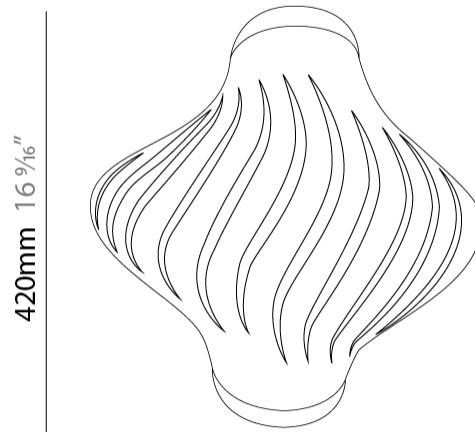

PROJECT
TYPE
SPECIFIER
QUANTITY
DATE

HELIOS SURFACE

D62027-

base number   Finish
Options

1. To build a product code in our configurator select the specify button on the base model # product page
2. To build a manual product code on this datasheet choose from the options listed below in blue font and add the suffix to the base model #

GENERAL

Series: Helios
Partner: Linea Zero
Division: Design
Installation: Surface
Product Type: Ceiling Surface
Mounting Location: Ceiling

PHYSICAL

Shape: Abstract
Length (mm): 520
Length (in): 20 1/2
Width (mm): 260
Width (in): 10 1/4
Height (mm): 420
Height (in): 16 9/16
Diffuser: Polilux™ Shade - See Finish Options
Fixture Finish: WHI / BLK / PBL / POR / PGN / COP / NGD / PKM / SIL
Fixture Material: Polilux™/ Metal holder
Primary Material: Non-Static Polilux

ELECTRICAL

Number of Lamps: 2
Lamp Type: LED Retrofit
Bulb Included: Bulb Not Included
Max. Wattage Per Lamp (W): 7
Lamp Base: E26
Input Voltage (V): 120
Upon Request: 277Vac / GU24

LED

OPTICAL

RATINGS AND CERTIFICATIONS

Certified By: Certified for North American Standards
IP rating: IP20