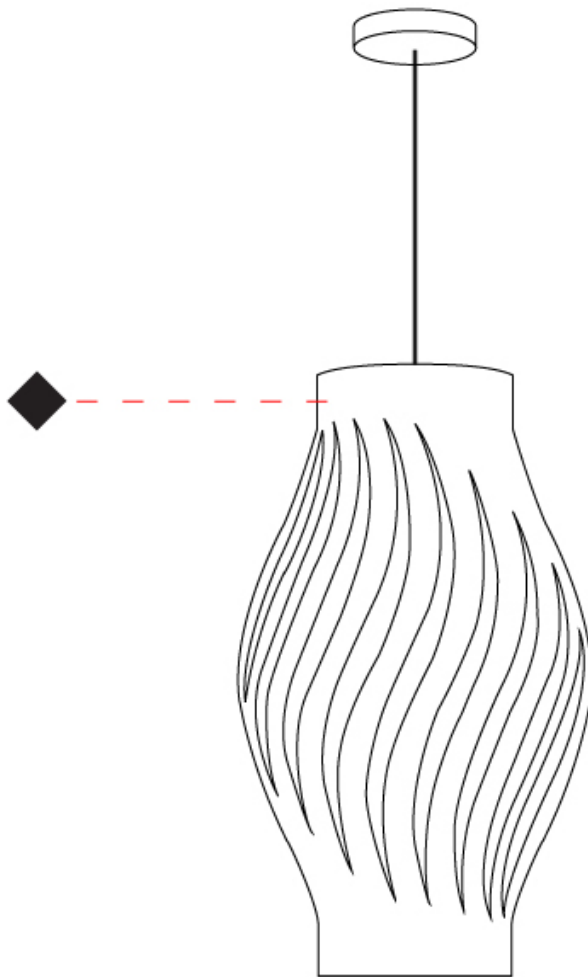

HELIOS LONG SUSPENSION

D61031-

PROJECT	_____
TYPE	_____
SPECIFIER	_____
QUANTITY	_____
DATE	_____