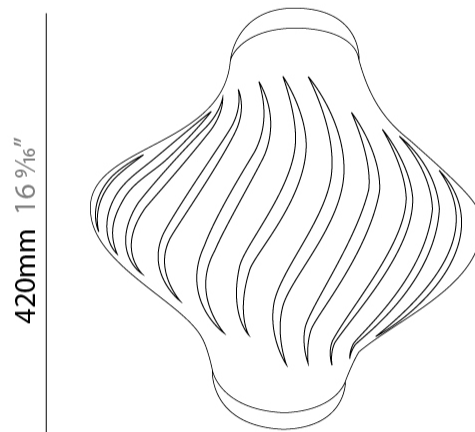

PROJECT	_____
TYPE	_____
SPECIFIER	_____
QUANTITY	_____
DATE	_____

HELIOS SURFACE

D62026-

base number   Finish
Options

1. To build a product code in our configurator select the specify button on the base model # product page
2. To build a manual product code on this datasheet choose from the options listed below in blue font and add the suffix to the base model #

GENERAL

Series: Helios
Brand: Linea Zero
Division: Design
Mounting Type: Surface
Mounting Location: Ceiling
Subcategory: Ambient

PHYSICAL

Shape: Abstract
Length (mm): 520
Length (in): 20 ½
Width (mm): 260
Width (in): 10 ¼
Height (mm): 420
Height (in): 16 9/16
Light Distribution: Downlight
Diffuser: Polilux™ Shade - See Finish Options
Fixture Finish: WHI / BLK / PBL / POR / PGN / COP / NGD / PKM / SIL
Fixture Material: Polilux™/ Metal holder

ELECTRICAL

Number of Lamps: 2
Lamp Type: LED Retrofit
Bulb Included: Bulb Not Included
Max. Wattage Per Lamp (W): 7
Lamp Base: E26
Input Voltage (V): 120
Upon Request: 277Vac / GU24

LED

OPTICAL

RATINGS AND CERTIFICATIONS

Certified By: Certified for North American Standards
IP rating: IP20