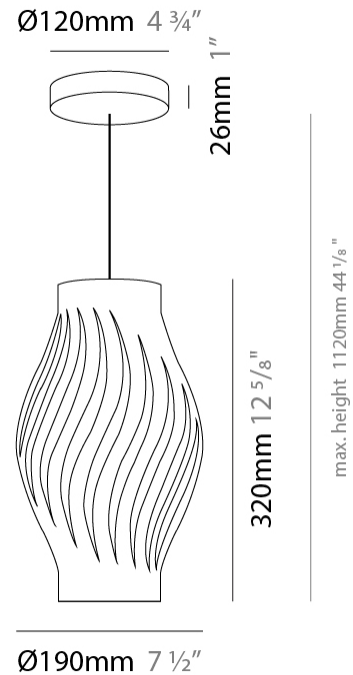

PROJECT
TYPE
SPECIFIER
QUANTITY
DATE

HELIOS LONG SUSPENSION

D61033-

base number   Finish
Options

1. To build a product code in our configurator select the specify button on the base model # product page
2. To build a manual product code on this datasheet choose from the options listed below in blue font and add the suffix to the base model #

GENERAL

Series: Helios
Subseries: Helios Long
Partner: Linea Zero
Division: Design
Installation: Suspension
Product Type: Pendant
Mounting Location: Ceiling
Light Distribution: Downlight

PHYSICAL

Shape: Abstract
Diameter (mm): 190
Diameter (in): 7 1/2
Height (mm): 320
Height (in): 12 5/8
Max. Overall Height (mm): 1120
Max. Overall Height (in): 44 1/8
Diffuser: Polilux™ Shade - See Finish Options
Fixture Finish: WHI / BLK / PBL / POR / PGN / COP / NGD / PKM / SIL
Fixture Material: Polilux™/ Metal holder
Primary Material: Non-Static Polilux

ELECTRICAL

Number of Lamps: 1
Lamp Type: LED Retrofit
Bulb Included: Bulb Not Included
Max. Wattage Per Lamp (W): 7
Lamp Base: E26
Input Voltage (V): 120
Upon Request: 277Vac / GU24

LED

OPTICAL

RATINGS AND CERTIFICATIONS

Certified By: Certified for North American Standards
IP rating: IP20