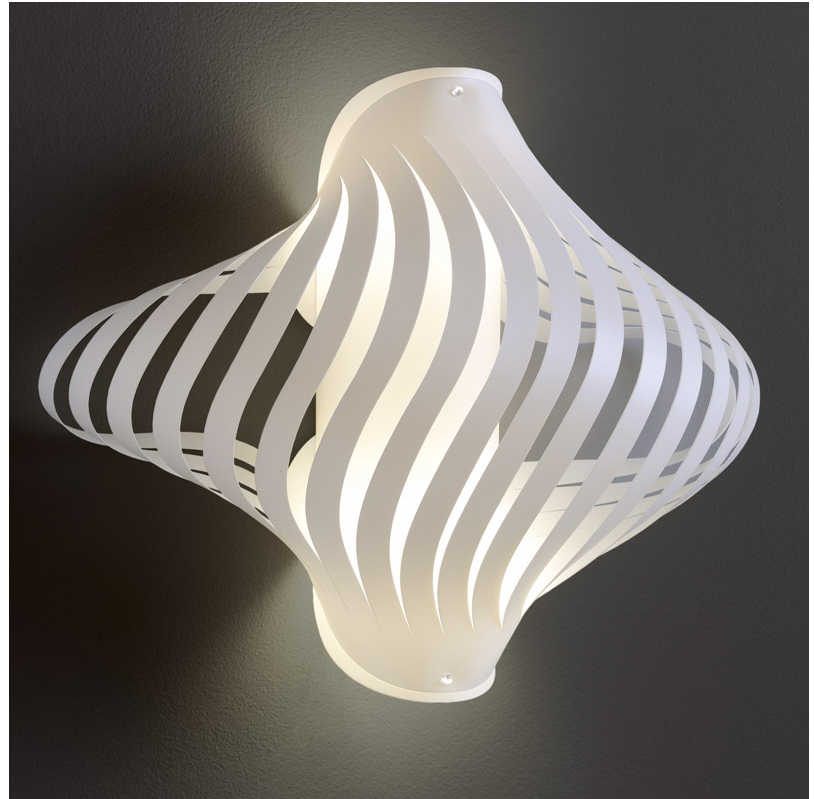

PROJECT
TYPE
SPECIFIER
QUANTITY
DATE

HELIOS SURFACE

D62027-

base number   Finish
Options

1. To build a product code in our configurator select the specify button on the base model # product page
2. To build a manual product code on this datasheet choose from the options listed below in blue font and add the suffix to the base model #

GENERAL

Series: Helios
Partner: Linea Zero
Division: Design
Installation: Surface
Product Type: Ceiling Surface
Mounting Location: Ceiling

PHYSICAL

Shape: Abstract
Length (mm): 520
Length (in): 20 1/2
Width (mm): 260
Width (in): 10 1/4
Height (mm): 420
Height (in): 16 9/16
Diffuser: Polilux™ Shade - See Finish Options
Fixture Finish: WHI / BLK / PBL / POR / PGN / COP / NGD / PKM / SIL
Fixture Material: Polilux™/ Metal holder
Primary Material: Non-Static Polilux

ELECTRICAL

Number of Lamps: 2
Lamp Type: LED Retrofit
Bulb Included: Bulb Not Included
Max. Wattage Per Lamp (W): 7
Lamp Base: E26
Input Voltage (V): 120
Upon Request: 277Vac / GU24

LED

OPTICAL

RATINGS AND CERTIFICATIONS

Certified By: Certified for North American Standards
IP rating: IP20