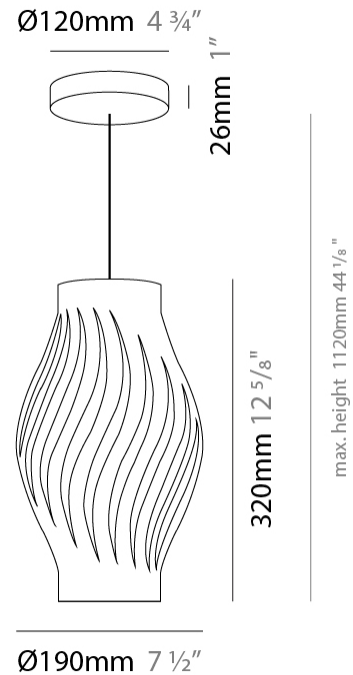

HELIOS LONG SUSPENSION

D61033-

base number   Finish
Options

1. To build a product code in our configurator select the specify button on the base model # product page
2. To build a manual product code on this datasheet choose from the options listed below in blue font and add the suffix to the base model #

GENERAL

Series: Helios
Subseries: Helios Long
Partner: Linea Zero
Division: Design
Installation: Suspension
Product Type: Pendant
Mounting Location: Ceiling
Light Distribution: Downlight

PHYSICAL

Shape: Abstract
Diameter (mm): 190
Diameter (in): 7 1/2"
Height (mm): 320
Height (in): 12 5/8"
Max. Overall Height (mm): 1120
Max. Overall Height (in): 44 1/8"
Diffuser: Polilux™ Shade - See Finish Options
Fixture Finish: WHI / BLK / PBL / POR / PGN / COP / NGD / PKM / SIL
Fixture Material: Polilux™/ Metal holder
Primary Material: Non-Static Polilux

ELECTRICAL

Number of Lamps: 1
Lamp Type: LED Retrofit
Bulb Included: Bulb Not Included
Max. Wattage Per Lamp (W): 7
Lamp Base: E26
Input Voltage (V): 120
Upon Request: 277Vac / GU24

LED

OPTICAL

RATINGS AND CERTIFICATIONS

Certified By: Certified for North American Standards
IP rating: IP20

PROJECT	_____
TYPE	_____
SPECIFIER	_____
QUANTITY	_____
DATE	_____