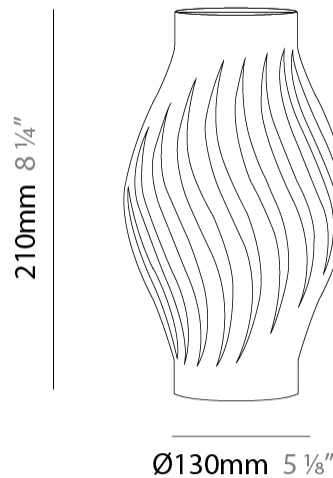

PROJECT	_____
TYPE	_____
SPECIFIER	_____
QUANTITY	_____
DATE	_____

HELIOS PORTABLE

D64027-

base number   Finish
Options

1. To build a product code in our configurator select the specify button on the base model # product page
2. To build a manual product code on this datasheet choose from the options listed below in blue font and add the suffix to the base model #

GENERAL

Series: Helios _____
Partner: Linea Zero _____
Division: Design _____
Installation: Portable _____
Product Type: Table _____
Mounting Location: Table _____

PHYSICAL

Shape: Abstract _____
Diameter (mm): 130 _____
Diameter (in): 5 1/8 _____
Height (mm): 210 _____
Height (in): 8 1/4 _____
Diffuser: Polilux™ Shade - See Finish Options _____
Fixture Finish: WHI / BLK / PBL / POR / PGN / COP / NGD / PKM / SIL _____
Fixture Material: Polilux™/ Metal holder _____
Primary Material: Non-Static Polilux _____
Upon Request: Bolt Down _____

ELECTRICAL

Number of Lamps: 1 _____
Lamp Type: LED Retrofit _____
Bulb Included: Bulb Not Included _____
Max. Wattage Per Lamp (W): 3 _____
Lamp Base: E12 _____
Input Voltage (V): 120 _____

LED

OPTICAL

RATINGS AND CERTIFICATIONS

Certified By: Certified for North American Standards _____
IP rating: IP20 _____