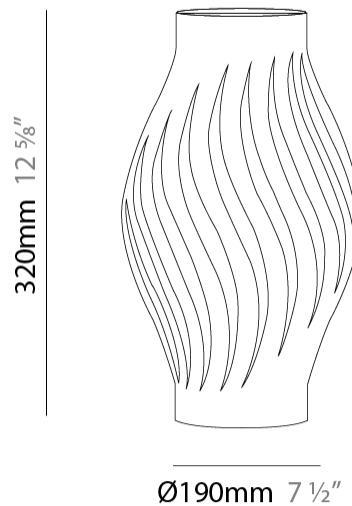

PROJECT	_____
TYPE	_____
SPECIFIER	_____
QUANTITY	_____
DATE	_____

HELIOS PORTABLE

D64026-

base number   Finish
Options

1. To build a product code in our configurator select the specify button on the base model # product page
2. To build a manual product code on this datasheet choose from the options listed below in blue font and add the suffix to the base model #

GENERAL

Series: Helios _____
Brand: Linea Zero _____
Division: Design _____
Mounting Type: Portable _____
Mounting Location: Table _____
Subcategory: Table _____

PHYSICAL

Shape: Abstract _____
Diameter (mm): 190 _____
Diameter (in): 7 1/2 _____
Height (mm): 320 _____
Height (in): 12 5/8 _____
Light Distribution: Omnidirectional _____
Diffuser: Polilux™ Shade - See Finish Options _____
Fixture Finish: WHI / BLK / PBL / POR / PGN / COP / NGD / PKM / SIL _____
Fixture Material: Polilux™/ Metal holder _____
Upon Request: Bolt Down _____

ELECTRICAL

Number of Lamps: 1 _____
Lamp Type: LED Retrofit _____
Bulb Included: Bulb Not Included _____
Max. Wattage Per Lamp (W): 7 _____
Lamp Base: E26 _____
Input Voltage (V): 120 _____
Upon Request: 277Vac / GU24 _____

LED

OPTICAL

RATINGS AND CERTIFICATIONS

Certified By: Certified for North American Standards _____
IP rating: IP20 _____