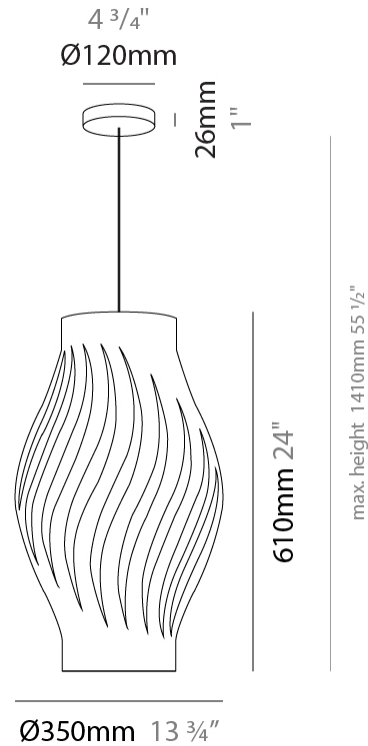

HELIOS LONG SUSPENSION

D61031-

base number   Finish
Options

1. To build a product code in our configurator select the specify button on the base model # product page
2. To build a manual product code on this datasheet choose from the options listed below in blue font and add the suffix to the base model #

GENERAL

Series: Helios
Subseries: Helios Long
Brand: Linea Zero
Division: Design
Mounting Type: Suspension
Mounting Location: Ceiling
Subcategory: Pendant

PHYSICAL

Shape: Abstract
Diameter (mm): 350
Diameter (in): 13 ¾
Height (mm): 610
Height (in): 24
Max. Overall Height (mm): 1410
Max. Overall Height (in): 55 ½
Light Distribution: Downlight
Diffuser: Polilux™ Shade - See Finish Options
[Fixture Finish: WHI / BLK / PBL / POR / PGN / COP / NGD / PKM / SIL](#)
Fixture Material: Polilux™/ Metal holder

ELECTRICAL

Number of Lamps: 1
Lamp Type: LED Retrofit
Bulb Included: Bulb Not Included
Max. Wattage Per Lamp (W): 7
Lamp Base: E26
Input Voltage (V): 120
Upon Request: 277Vac / GU24

LED

OPTICAL

RATINGS AND CERTIFICATIONS

Certified By: Certified for North American Standards
IP rating: IP20

PROJECT	_____
TYPE	_____
SPECIFIER	_____
QUANTITY	_____
DATE	_____