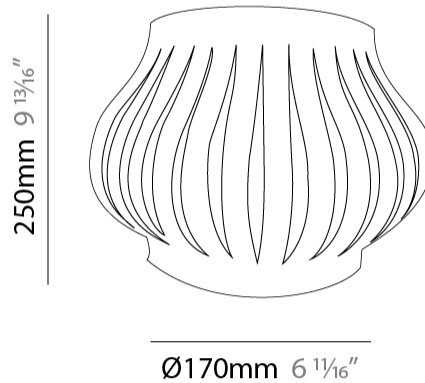

PROJECT	_____
TYPE	_____
SPECIFIER	_____
QUANTITY	_____
DATE	_____

HELIOS SURFACE

D63004-

base number   Finish
Options

1. To build a product code in our configurator select the specify button on the base model # product page
2. To build a manual product code on this datasheet choose from the options listed below in blue font and add the suffix to the base model #

GENERAL

Series: Helios
Brand: Linea Zero
Division: Design
Mounting Type: Surface
Mounting Location: Wall
Subcategory: Ambient

PHYSICAL

Shape: Abstract
Length (mm): 330
Length (in): 13
Height (mm): 250
Height (in): 9 ¹³/₁₆
Extension (mm): 170
Extension (in): 6 ¹¹/₁₆
Light Distribution: Omnidirectional
Diffuser: Polilux™ Shade - See Finish Options
Fixture Finish: WHI / BLK / PBL / POR / PGN / COP / NGD / PKM / SIL
Fixture Material: Polilux™/ Metal holder

ELECTRICAL

Number of Lamps: 1
Lamp Type: LED Retrofit
Bulb Included: Bulb Not Included
Max. Wattage Per Lamp (W): 7
Lamp Base: E26
Input Voltage (V): 120
Upon Request: 277Vac / GU24

LED

OPTICAL

RATINGS AND CERTIFICATIONS

Certified By: Certified for North American Standards
IP rating: IP20