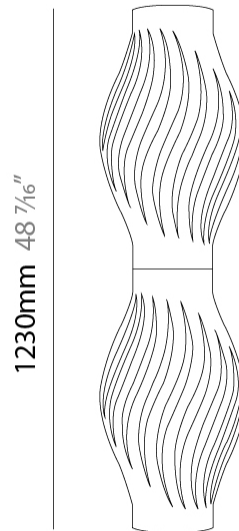

PROJECT	_____
TYPE	_____
SPECIFIER	_____
QUANTITY	_____
DATE	_____

HELIOS PORTABLE

D64029-

base number   Finish
Options

1. To build a product code in our configurator select the specify button on the base model # product page
2. To build a manual product code on this datasheet choose from the options listed below in blue font and add the suffix to the base model #

GENERAL

Series: Helios _____
Partner: Linea Zero _____
Division: Design _____
Installation: Portable _____
Product Type: Floor _____
Mounting Location: Floor _____

PHYSICAL

Shape: Abstract _____
Diameter (mm): 350 _____
Diameter (in): 15 3/4 _____
Height (mm): 1230 _____
Height (in): 13 3/4 _____
Diffuser: Polilux™ Shade - See Finish Options _____
Fixture Finish: WHI / BLK / PBL / POR / PGN / COP / NGD / PKM / SIL _____
Fixture Material: Polilux™/ Metal holder _____
Primary Material: Non-Static Polilux _____
Upon Request: Bolt Down _____

ELECTRICAL

Number of Lamps: 2 _____
Lamp Type: LED Retrofit _____
Bulb Included: Bulb Not Included _____
Max. Wattage Per Lamp (W): 7 _____
Lamp Base: E26 _____
Input Voltage (V): 120 _____
Upon Request: 277Vac / GU24 _____

LED

OPTICAL

RATINGS AND CERTIFICATIONS

Certified By: Certified for North American Standards _____
IP rating: IP20 _____