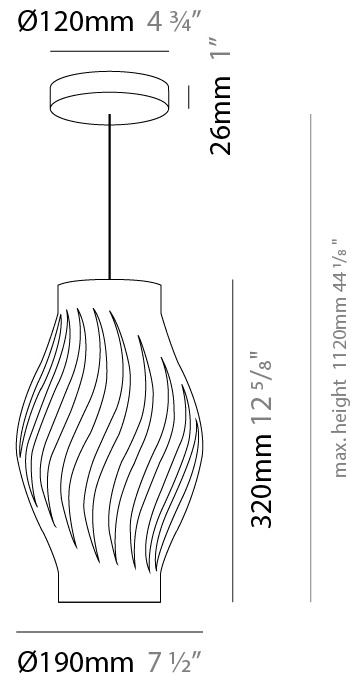

HELIOS LONG SUSPENSION

D61033-

base number   Finish
Options

1. To build a product code in our configurator select the specify button on the base model # product page
2. To build a manual product code on this datasheet choose from the options listed below in blue font and add the suffix to the base model #

GENERAL

Series: Helios
Subseries: Helios Long
Brand: Linea Zero
Division: Design
Mounting Type: Suspension
Mounting Location: Ceiling
Subcategory: Pendant

PHYSICAL

Shape: Abstract
Diameter (mm): 190
Diameter (in): 7 1/2
Height (mm): 320
Height (in): 12 5/8
Max. Overall Height (mm): 1120
Max. Overall Height (in): 44 1/8
Light Distribution: Downlight
Diffuser: Polilux™ Shade - See Finish Options
[Fixture Finish: WHI / BLK / PBL / POR / PGN / COP / NGD / PKM / SIL](#)
Fixture Material: Polilux™/ Metal holder

ELECTRICAL

Number of Lamps: 1
Lamp Type: LED Retrofit
Bulb Included: Bulb Not Included
Max. Wattage Per Lamp (W): 7
Lamp Base: E26
Input Voltage (V): 120
Upon Request: 277Vac / GU24

LED

OPTICAL

RATINGS AND CERTIFICATIONS

Certified By: Certified for North American Standards
IP rating: IP20

PROJECT	_____
TYPE	_____
SPECIFIER	_____
QUANTITY	_____
DATE	_____