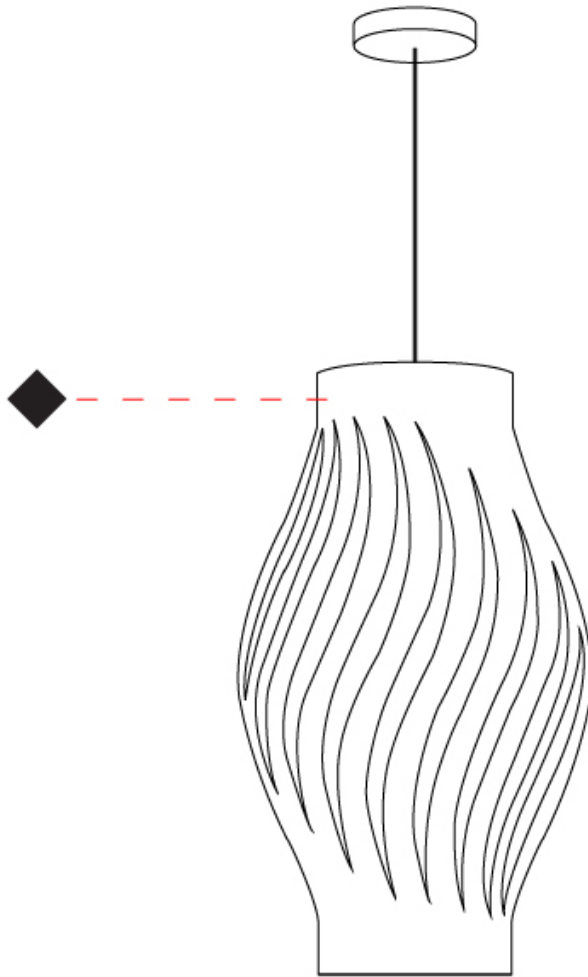

HELIOS LONG SUSPENSION

D61031-

PROJECT

TYPE

SPECIFIER

QUANTITY

DATE

D