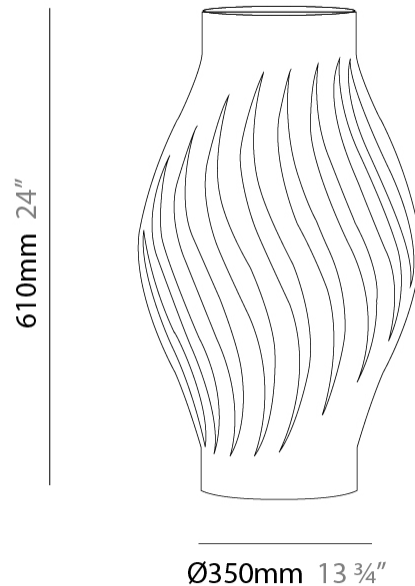

PROJECT
TYPE
SPECIFIER
QUANTITY
DATE

HELIOS PORTABLE

D64024-

base number   Finish
Options

1. To build a product code in our configurator select the specify button on the base model # product page
2. To build a manual product code on this datasheet choose from the options listed below in blue font and add the suffix to the base model #

GENERAL

Series: Helios
Brand: Linea Zero
Division: Design
Mounting Type: Portable
Mounting Location: Table
Subcategory: Table

PHYSICAL

Shape: Abstract
Diameter (mm): 350
Diameter (in): 13 3/4
Height (mm): 610
Height (in): 24
Light Distribution: Omnidirectional
Diffuser: Polilux™ Shade - See Finish Options
Fixture Finish: WHI / BLK / PBL / POR / PGN / COP / NGD / PKM / SIL
Fixture Material: Polilux™/ Metal holder
Upon Request: Bolt Down

ELECTRICAL

Number of Lamps: 1
Lamp Type: LED Retrofit
Bulb Included: Bulb Not Included
Max. Wattage Per Lamp (W): 7
Lamp Base: E26
Input Voltage (V): 120
Upon Request: 277Vac / GU24

LED

OPTICAL

RATINGS AND CERTIFICATIONS

Certified By: Certified for North American Standards
IP rating: IP20