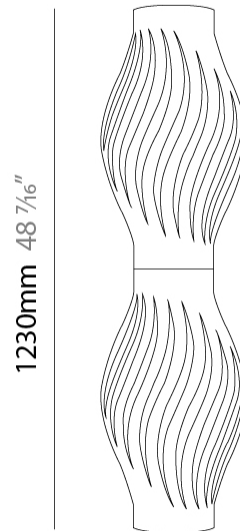

PROJECT
TYPE
SPECIFIER
QUANTITY
DATE

HELIOS PORTABLE

D64029-

base number   Finish
Options

1. To build a product code in our configurator select the specify button on the base model # product page
2. To build a manual product code on this datasheet choose from the options listed below in blue font and add the suffix to the base model #

GENERAL

Series: Helios
Brand: Linea Zero
Division: Design
Mounting Type: Portable
Mounting Location: Floor
Subcategory: Table

PHYSICAL

Shape: Abstract
Diameter (mm): 350
Diameter (in): 15 3/4
Height (mm): 1230
Height (in): 13 3/4
Light Distribution: Omnidirectional
Diffuser: Polilux™ Shade - See Finish Options
Fixture Finish: WHI / BLK / PBL / POR / PGN / COP / NGD / PKM / SIL
Fixture Material: Polilux™/ Metal holder
Upon Request: Bolt Down

ELECTRICAL

Number of Lamps: 2
Lamp Type: LED Retrofit
Bulb Included: Bulb Not Included
Max. Wattage Per Lamp (W): 7
Lamp Base: E26
Input Voltage (V): 120
Upon Request: 277Vac / GU24

LED

OPTICAL

RATINGS AND CERTIFICATIONS

Certified By: Certified for North American Standards
IP rating: IP20