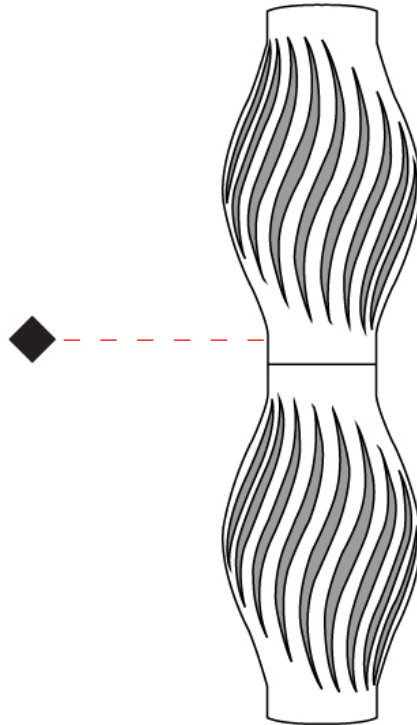

HELIOS PORTABLE

D64029-

PROJECT

TYPE

SPECIFIER

QUANTITY

DATE

D