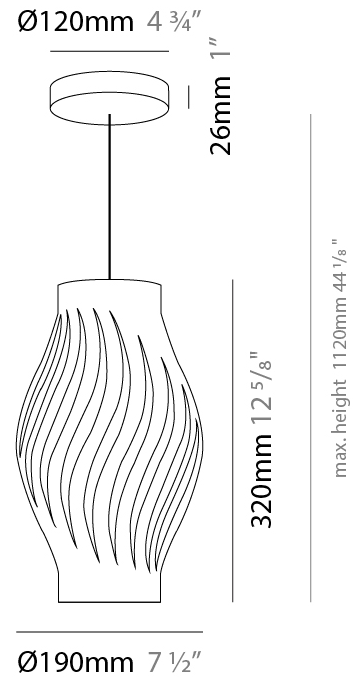

HELIOS LONG SUSPENSION

D61033-

base number   Finish
Options

1. To build a product code in our configurator select the specify button on the base model # product page
2. To build a manual product code on this datasheet choose from the options listed below in blue font and add the suffix to the base model #

GENERAL

Series: Helios
Subseries: Helios Long
Brand: Linea Zero
Division: Design
Mounting Type: Suspension
Mounting Location: Ceiling
Subcategory: Pendant

PHYSICAL

Shape: Abstract
Diameter (mm): 190
Diameter (in): 7 1/2
Height (mm): 320
Height (in): 12 5/8
Max. Overall Height (mm): 1120
Max. Overall Height (in): 44 1/8
Light Distribution: Downlight
Diffuser: Polilux™ Shade - See Finish Options
[Fixture Finish: WHI / BLK / PBL / POR / PGN / COP / NGD / PKM / SIL](#)
Fixture Material: Polilux™/ Metal holder

ELECTRICAL

Number of Lamps: 1
Lamp Type: LED Retrofit
Bulb Included: Bulb Not Included
Max. Wattage Per Lamp (W): 7
Lamp Base: E26
Input Voltage (V): 120
Upon Request: 277Vac / GU24

LED

OPTICAL

RATINGS AND CERTIFICATIONS

Certified By: Certified for North American Standards
IP rating: IP20

PROJECT	_____
TYPE	_____
SPECIFIER	_____
QUANTITY	_____
DATE	_____