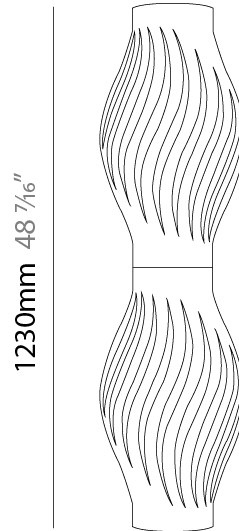

PROJECT	_____
TYPE	_____
SPECIFIER	_____
QUANTITY	_____
DATE	_____

HELIOS PORTABLE

D64029-

base number   Finish
Options

1. To build a product code in our configurator select the specify button on the base model # product page
2. To build a manual product code on this datasheet choose from the options listed below in blue font and add the suffix to the base model #

GENERAL

Series: Helios _____
Brand: Linea Zero _____
Division: Design _____
Mounting Type: Portable _____
Mounting Location: Floor _____
Subcategory: Table _____

PHYSICAL

Shape: Abstract _____
Diameter (mm): 350 _____
Diameter (in): 15 ³/₄ _____
Height (mm): 1230 _____
Height (in): 13 ³/₄ _____
Light Distribution: Omnidirectional _____
Diffuser: Polilux™ Shade - See Finish Options _____
Fixture Finish: WHI / BLK / PBL / POR / PGN / COP / NGD / PKM / SIL _____
Fixture Material: Polilux™/ Metal holder _____
Upon Request: Bolt Down _____

ELECTRICAL

Number of Lamps: 2 _____
Lamp Type: LED Retrofit _____
Bulb Included: Bulb Not Included _____
Max. Wattage Per Lamp (W): 7 _____
Lamp Base: E26 _____
Input Voltage (V): 120 _____
Upon Request: 277Vac / GU24 _____

LED

OPTICAL

RATINGS AND CERTIFICATIONS

Certified By: Certified for North American Standards _____
IP rating: IP20 _____