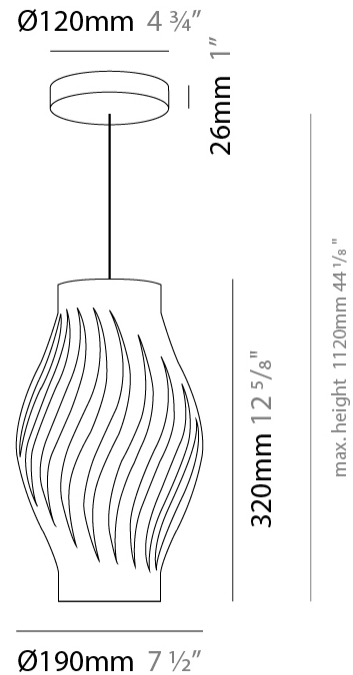

HELIOS LONG SUSPENSION

D61033-

base number   Finish
Options

1. To build a product code in our configurator select the specify button on the base model # product page
2. To build a manual product code on this datasheet choose from the options listed below in blue font and add the suffix to the base model #

GENERAL

Series: Helios
Subseries: Helios Long
Brand: Linea Zero
Division: Design
Mounting Type: Suspension
Mounting Location: Ceiling
Subcategory: Pendant

PHYSICAL

Shape: Abstract
Diameter (mm): 190
Diameter (in): 7 1/2
Height (mm): 320
Height (in): 12 5/8
Max. Overall Height (mm): 1120
Max. Overall Height (in): 44 1/8
Light Distribution: Downlight
Diffuser: Polilux™ Shade - See Finish Options
[Fixture Finish: WHI / BLK / PBL / POR / PGN / COP / NGD / PKM / SIL](#)
Fixture Material: Polilux™/ Metal holder

ELECTRICAL

Number of Lamps: 1
Lamp Type: LED Retrofit
Bulb Included: Bulb Not Included
Max. Wattage Per Lamp (W): 7
Lamp Base: E26
Input Voltage (V): 120
Upon Request: 277Vac / GU24

LED

OPTICAL

RATINGS AND CERTIFICATIONS

Certified By: Certified for North American Standards
IP rating: IP20

PROJECT	_____
TYPE	_____
SPECIFIER	_____
QUANTITY	_____
DATE	_____