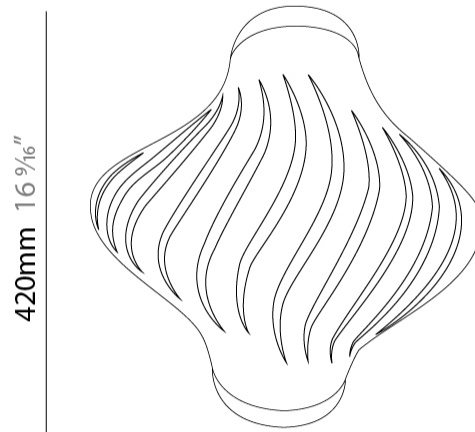

PROJECT	_____
TYPE	_____
SPECIFIER	_____
QUANTITY	_____
DATE	_____

HELIOS SURFACE

D62026-

base number   Finish
Options

1. To build a product code in our configurator select the specify button on the base model # product page
2. To build a manual product code on this datasheet choose from the options listed below in blue font and add the suffix to the base model #

GENERAL

Series: Helios
Brand: Linea Zero
Division: Design
Mounting Type: Surface
Mounting Location: Ceiling
Subcategory: Ambient

PHYSICAL

Shape: Abstract
Length (mm): 520
Length (in): 20 1/2
Width (mm): 260
Width (in): 10 1/4
Height (mm): 420
Height (in): 16 9/16
Light Distribution: Downlight
Diffuser: Polilux™ Shade - See Finish Options
Fixture Finish: WHI / BLK / PBL / POR / PGN / COP / NGD / PKM / SIL
Fixture Material: Polilux™/ Metal holder

ELECTRICAL

Number of Lamps: 2
Lamp Type: LED Retrofit
Bulb Included: Bulb Not Included
Max. Wattage Per Lamp (W): 7
Lamp Base: E26
Input Voltage (V): 120
Upon Request: 277Vac / GU24

LED

OPTICAL

RATINGS AND CERTIFICATIONS

Certified By: Certified for North American Standards
IP rating: IP20