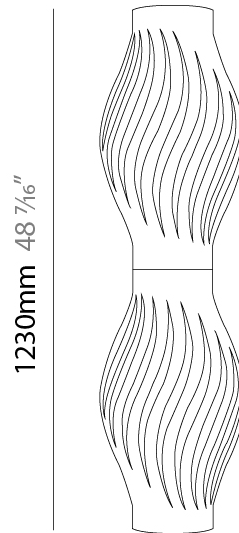

PROJECT	_____
TYPE	_____
SPECIFIER	_____
QUANTITY	_____
DATE	_____

HELIOS PORTABLE

D64029-

base number   Finish
Options

1. To build a product code in our configurator select the specify button on the base model # product page
2. To build a manual product code on this datasheet choose from the options listed below in blue font and add the suffix to the base model #

GENERAL

Series: Helios _____
Brand: Linea Zero _____
Division: Design _____
Mounting Type: Portable _____
Mounting Location: Floor _____
Subcategory: Table _____

PHYSICAL

Shape: Abstract _____
Diameter (mm): 350 _____
Diameter (in): 15 ³/₄ _____
Height (mm): 1230 _____
Height (in): 13 ³/₄ _____
Light Distribution: Omnidirectional _____
Diffuser: Polilux™ Shade - See Finish Options _____
Fixture Finish: WHI / BLK / PBL / POR / PGN / COP / NGD / PKM / SIL _____
Fixture Material: Polilux™/ Metal holder _____
Upon Request: Bolt Down _____

ELECTRICAL

Number of Lamps: 2 _____
Lamp Type: LED Retrofit _____
Bulb Included: Bulb Not Included _____
Max. Wattage Per Lamp (W): 7 _____
Lamp Base: E26 _____
Input Voltage (V): 120 _____
Upon Request: 277Vac / GU24 _____

LED

OPTICAL

RATINGS AND CERTIFICATIONS

Certified By: Certified for North American Standards _____
IP rating: IP20 _____