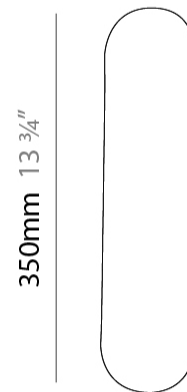

PROJECT
TYPE
SPECIFIER
QUANTITY
DATE

HELIOS SURFACE

D63009-

base number   Finish
Options

1. To build a product code in our configurator select the specify button on the base model # product page
2. To build a manual product code on this datasheet choose from the options listed below in blue font and add the suffix to the base model #

GENERAL

Series: Helios
Brand: Linea Zero
Division: Design
Mounting Type: Surface
Mounting Location: Wall
Subcategory: Ambient

PHYSICAL

Shape: Cylinder
Length (mm): 100
Length (in): 3 ¹⁵/₁₆
Height (mm): 350
Height (in): 13 ³/₄
Extension (mm): 90
Extension (in): 3 ⁹/₁₆
Light Distribution: Omnidirectional
Diffuser: Polilux™ Shade - See Finish Options
Fixture Finish: WHI / BLK / PBL / POR / PGN / COP / NGD / PKM / SIL
Fixture Material: Polilux™/ Metal holder

ELECTRICAL

Number of Lamps: 1
Lamp Type: LED Retrofit
Bulb Included: Bulb Not Included
Max. Wattage Per Lamp (W): 7
Lamp Base: E26
Input Voltage (V): 120
Upon Request: 277Vac / GU24

LED

OPTICAL

RATINGS AND CERTIFICATIONS

Certified By: Certified for North American Standards
IP rating: IP20