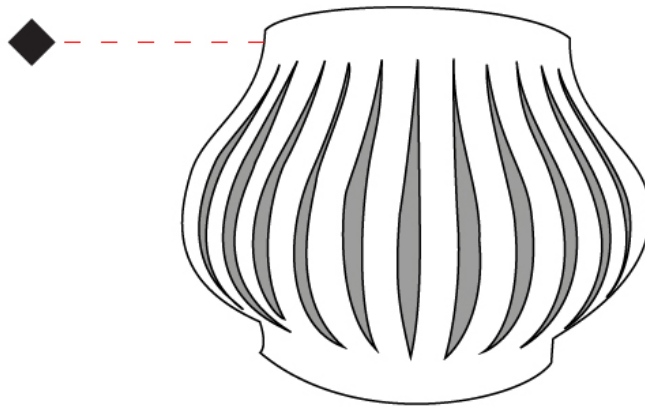

D63005-

PROJECT

TYPE

SPECIFIER

QUANTITY

DATE

D