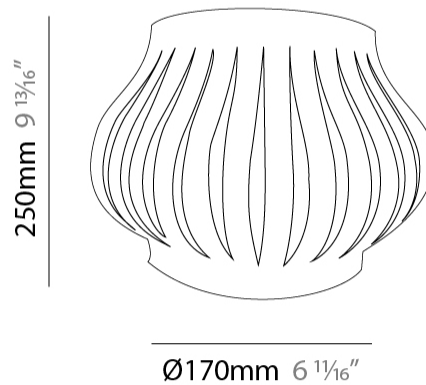

HELIOS SURFACE

D63004-

base number   Finish
Options

PROJECT	_____
TYPE	_____
SPECIFIER	_____
QUANTITY	_____
DATE	_____

1. To build a product code in our configurator select the specify button on the base model # product page
2. To build a manual product code on this datasheet choose from the options listed below in blue font and add the suffix to the base model #

GENERAL

Series: Helios
Brand: Linea Zero
Division: Design
Mounting Type: Surface
Mounting Location: Wall
Subcategory: Ambient

PHYSICAL

Shape: Abstract
Length (mm): 330
Length (in): 13
Height (mm): 250
Height (in): 9 ¹³/₁₆
Extension (mm): 170
Extension (in): 6 ¹¹/₁₆
Light Distribution: Omnidirectional
Diffuser: Polilux™ Shade - See Finish Options
Fixture Finish: WHI / BLK / PBL / POR / PGN / COP / NGD / PKM / SIL
Fixture Material: Polilux™/ Metal holder

ELECTRICAL

Number of Lamps: 1
Lamp Type: LED Retrofit
Bulb Included: Bulb Not Included
Max. Wattage Per Lamp (W): 7
Lamp Base: E26
Input Voltage (V): 120
Upon Request: 277Vac / GU24

LED

OPTICAL

RATINGS AND CERTIFICATIONS

Certified By: Certified for North American Standards
IP rating: IP20