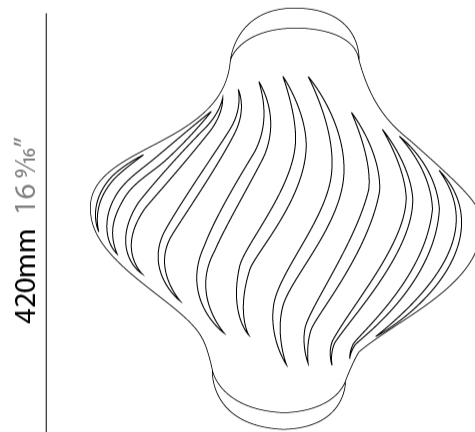

PROJECT	_____
TYPE	_____
SPECIFIER	_____
QUANTITY	_____
DATE	_____

HELIOS SURFACE

D62022-

base number   Finish
Options

1. To build a product code in our configurator select the specify button on the base model # product page
2. To build a manual product code on this datasheet choose from the options listed below in blue font and add the suffix to the base model #

GENERAL

Series: Helios
Brand: Linea Zero
Division: Design
Mounting Type: Surface
Mounting Location: Ceiling
Subcategory: Ambient

PHYSICAL

Shape: Abstract
Diameter (mm): 400
Diameter (in): 15 3/4
Height (mm): 390
Height (in): 15 3/8
Light Distribution: Omnidirectional
Diffuser: Polilux™ Shade - See Finish Options
Fixture Finish: WHI / BLK / PBL / POR / PGN / COP / NGD / PKM / SIL
Fixture Material: Polilux™/ Metal holder

ELECTRICAL

Number of Lamps: 1
Lamp Type: LED Retrofit
Bulb Included: Bulb Not Included
Max. Wattage Per Lamp (W): 7
Lamp Base: E26
Input Voltage (V): 120
Upon Request: 277Vac / GU24

LED

OPTICAL

RATINGS AND CERTIFICATIONS

Certified By: Certified for North American Standards
IP rating: IP20