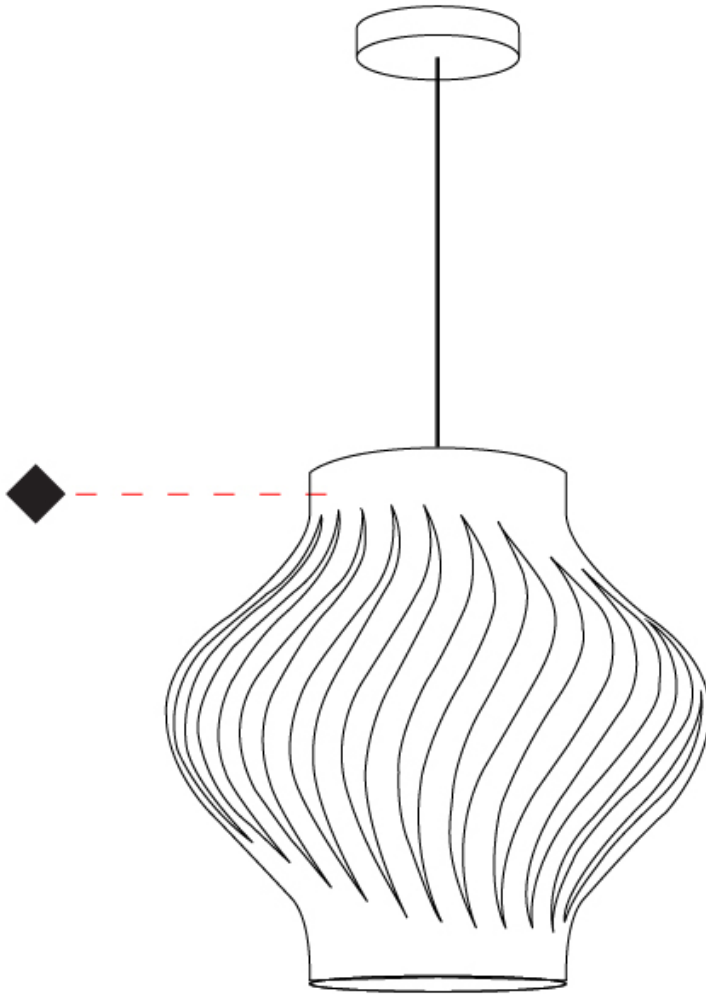

HELIOS SHELL SUSPENSION

D61030-

PROJECT

TYPE

SPECIFIER

QUANTITY

DATE

D