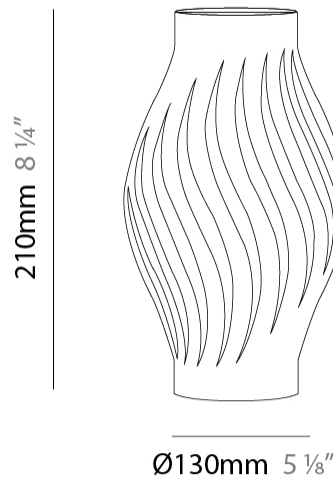

PROJECT	_____
TYPE	_____
SPECIFIER	_____
QUANTITY	_____
DATE	_____

HELIOS PORTABLE

D64027-

base number   Finish
Options

1. To build a product code in our configurator select the specify button on the base model # product page
2. To build a manual product code on this datasheet choose from the options listed below in blue font and add the suffix to the base model #

GENERAL

Series: Helios _____
Brand: Linea Zero _____
Division: Design _____
Mounting Type: Portable _____
Mounting Location: Table _____
Subcategory: Table _____

PHYSICAL

Shape: Abstract _____
Diameter (mm): 130 _____
Diameter (in): 5 1/8 _____
Height (mm): 210 _____
Height (in): 8 1/4 _____
Light Distribution: Omnidirectional _____
Diffuser: Polilux™ Shade - See Finish Options _____
Fixture Finish: WHI / BLK / PBL / POR / PGN / COP / NGD / PKM / SIL _____
Fixture Material: Polilux™/ Metal holder _____
Upon Request: Bolt Down _____

ELECTRICAL

Number of Lamps: 1 _____
Lamp Type: LED Retrofit _____
Bulb Included: Bulb Not Included _____
Max. Wattage Per Lamp (W): 3 _____
Lamp Base: E12 _____
Input Voltage (V): 120 _____

LED

OPTICAL

RATINGS AND CERTIFICATIONS

Certified By: Certified for North American Standards _____
IP rating: IP20 _____