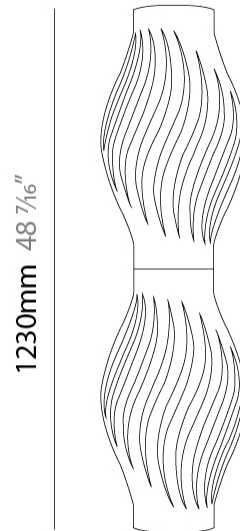

PROJECT	_____
TYPE	_____
SPECIFIER	_____
QUANTITY	_____
DATE	_____

HELIOS PORTABLE

D64029-

base number   Finish
Options

1. To build a product code in our configurator select the specify button on the base model # product page
2. To build a manual product code on this datasheet choose from the options listed below in blue font and add the suffix to the base model #

GENERAL

Series: Helios _____
Brand: Linea Zero _____
Division: Design _____
Mounting Type: Portable _____
Mounting Location: Floor _____
Subcategory: Table _____

PHYSICAL

Shape: Abstract _____
Diameter (mm): 350 _____
Diameter (in): 15 ³/₄ _____
Height (mm): 1230 _____
Height (in): 13 ³/₄ _____
Light Distribution: Omnidirectional _____
Diffuser: Polilux™ Shade - See Finish Options _____
Fixture Finish: WHI / BLK / PBL / POR / PGN / COP / NGD / PKM / SIL _____
Fixture Material: Polilux™/ Metal holder _____
Upon Request: Bolt Down _____

ELECTRICAL

Number of Lamps: 2 _____
Lamp Type: LED Retrofit _____
Bulb Included: Bulb Not Included _____
Max. Wattage Per Lamp (W): 7 _____
Lamp Base: E26 _____
Input Voltage (V): 120 _____
Upon Request: 277Vac / GU24 _____

LED

OPTICAL

RATINGS AND CERTIFICATIONS

Certified By: Certified for North American Standards _____
IP rating: IP20 _____