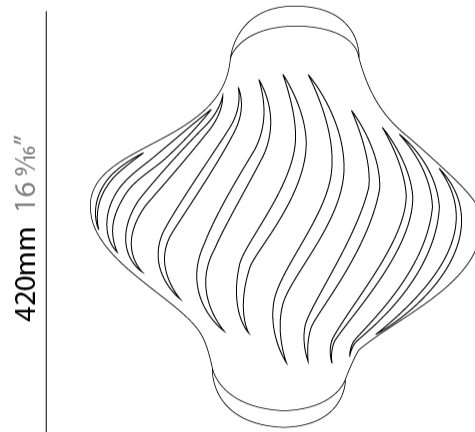

PROJECT
TYPE
SPECIFIER
QUANTITY
DATE

HELIOS SURFACE

D62022-

base number Finish
Options

1. To build a product code in our configurator select the specify button on the base model # product page
2. To build a manual product code on this datasheet choose from the options listed below in blue font and add the suffix to the base model #

GENERAL

Series: Helios
Brand: Linea Zero
Division: Design
Mounting Type: Surface
Mounting Location: Ceiling
Subcategory: Ambient

PHYSICAL

Shape: Abstract
Diameter (mm): 400
Diameter (in): 15 3/4
Height (mm): 390
Height (in): 15 3/8
Light Distribution: Omnidirectional
Diffuser: Polilux™ Shade - See Finish Options
Fixture Finish: WHI / BLK / PBL / POR / PGN / COP / NGD / PKM / SIL
Fixture Material: Polilux™/ Metal holder

ELECTRICAL

Number of Lamps: 1
Lamp Type: LED Retrofit
Bulb Included: Bulb Not Included
Max. Wattage Per Lamp (W): 7
Lamp Base: E26
Input Voltage (V): 120
Upon Request: 277Vac / GU24

LED

OPTICAL

RATINGS AND CERTIFICATIONS

Certified By: Certified for North American Standards
IP rating: IP20