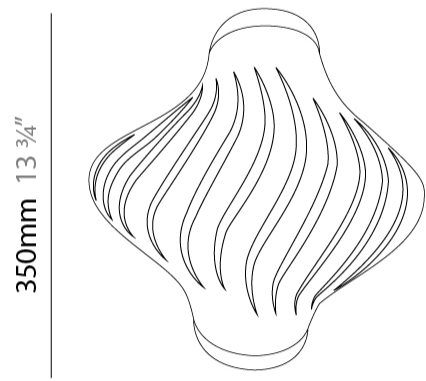

PROJECT	_____
TYPE	_____
SPECIFIER	_____
QUANTITY	_____
DATE	_____

HELIOS SURFACE

D63006-

base number   Finish
Options

1. To build a product code in our configurator select the specify button on the base model # product page
2. To build a manual product code on this datasheet choose from the options listed below in blue font and add the suffix to the base model #

GENERAL

Series: Helios
Brand: Linea Zero
Division: Design
Mounting Type: Surface
Mounting Location: Wall
Subcategory: Ambient

PHYSICAL

Shape: Abstract
Length (mm): 340
Length (in): 13 ³/₈
Height (mm): 350
Height (in): 13 ³/₄
Extension (mm): 190
Extension (in): 7 ¹/₂
Light Distribution: Omnidirectional
Diffuser: Polilux™ Shade - See Finish Options
Fixture Finish: WHI / BLK / PBL / POR / PGN / COP / NGD / PKM / SIL
Fixture Material: Polilux™/ Metal holder

ELECTRICAL

Number of Lamps: 1
Lamp Type: LED Retrofit
Bulb Included: Bulb Not Included
Max. Wattage Per Lamp (W): 7
Lamp Base: E26
Input Voltage (V): 120
Upon Request: 277Vac / GU24

LED

OPTICAL

RATINGS AND CERTIFICATIONS

Certified By: Certified for North American Standards
IP rating: IP20