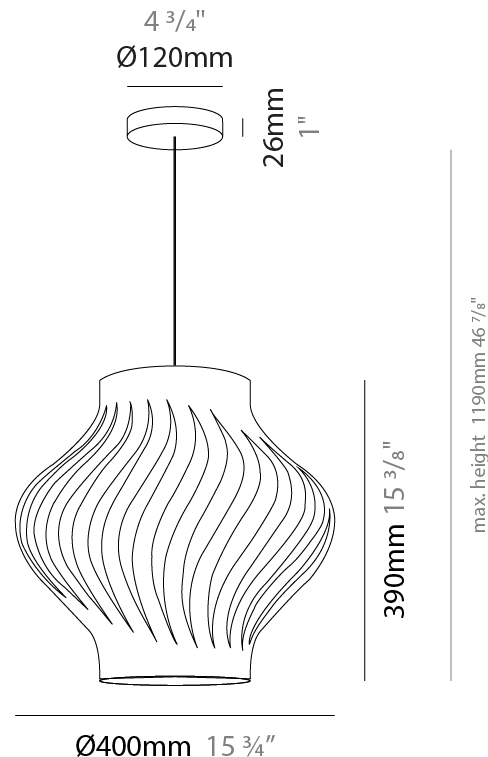

PROJECT	_____
TYPE	_____
SPECIFIER	_____
QUANTITY	_____
DATE	_____

HELIOS SHELL SUSPENSION

D61030-

base number   Finish
Options

1. To build a product code in our configurator select the specify button on the base model # product page
2. To build a manual product code on this datasheet choose from the options listed below in blue font and add the suffix to the base model #

GENERAL

Series: Helios
Subseries: Helios Shell
Brand: Linea Zero
Division: Design
Mounting Type: Suspension
Mounting Location: Ceiling
Subcategory: Pendant

PHYSICAL

Shape: Abstract
Diameter (mm): 400
Diameter (in): 15 3/4
Height (mm): 390
Height (in): 15 3/8
Max. Overall Height (mm): 1190
Max. Overall Height (in): 46 7/8
Light Distribution: Omnidirectional
Diffuser: Polilux™ Shade - See Finish Options
Fixture Finish: WHI / BLK / PBL / POR / PGN / COP / NGD / PKM / SIL
Fixture Material: Polilux™/ Metal holder
Cable Details: Cable length 31"

ELECTRICAL

Number of Lamps: 1
Lamp Type: LED Retrofit
Bulb Included: Bulb Not Included
Max. Wattage Per Lamp (W): 7
Lamp Base: E26
Input Voltage (V): 120
Upon Request: 277Vac / GU24

LED

OPTICAL

RATINGS AND CERTIFICATIONS

Certified By: Certified for North American Standards
IP rating: IP20