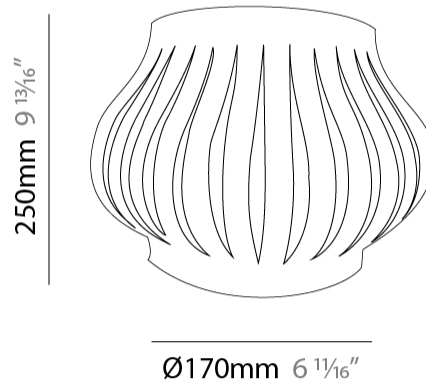

PROJECT	_____
TYPE	_____
SPECIFIER	_____
QUANTITY	_____
DATE	_____

HELIOS SURFACE

D63004-

base number   Finish
Options

1. To build a product code in our configurator select the specify button on the base model # product page
2. To build a manual product code on this datasheet choose from the options listed below in blue font and add the suffix to the base model #

GENERAL

Series: Helios
Brand: Linea Zero
Division: Design
Mounting Type: Surface
Mounting Location: Wall
Subcategory: Ambient

PHYSICAL

Shape: Abstract
Length (mm): 330
Length (in): 13
Height (mm): 250
Height (in): 9 ¹³/₁₆
Extension (mm): 170
Extension (in): 6 ¹¹/₁₆
Light Distribution: Omnidirectional
Diffuser: Polilux™ Shade - See Finish Options
Fixture Finish: WHI / BLK / PBL / POR / PGN / COP / NGD / PKM / SIL
Fixture Material: Polilux™/ Metal holder

ELECTRICAL

Number of Lamps: 1
Lamp Type: LED Retrofit
Bulb Included: Bulb Not Included
Max. Wattage Per Lamp (W): 7
Lamp Base: E26
Input Voltage (V): 120
Upon Request: 277Vac / GU24

LED

OPTICAL

RATINGS AND CERTIFICATIONS

Certified By: Certified for North American Standards
IP rating: IP20