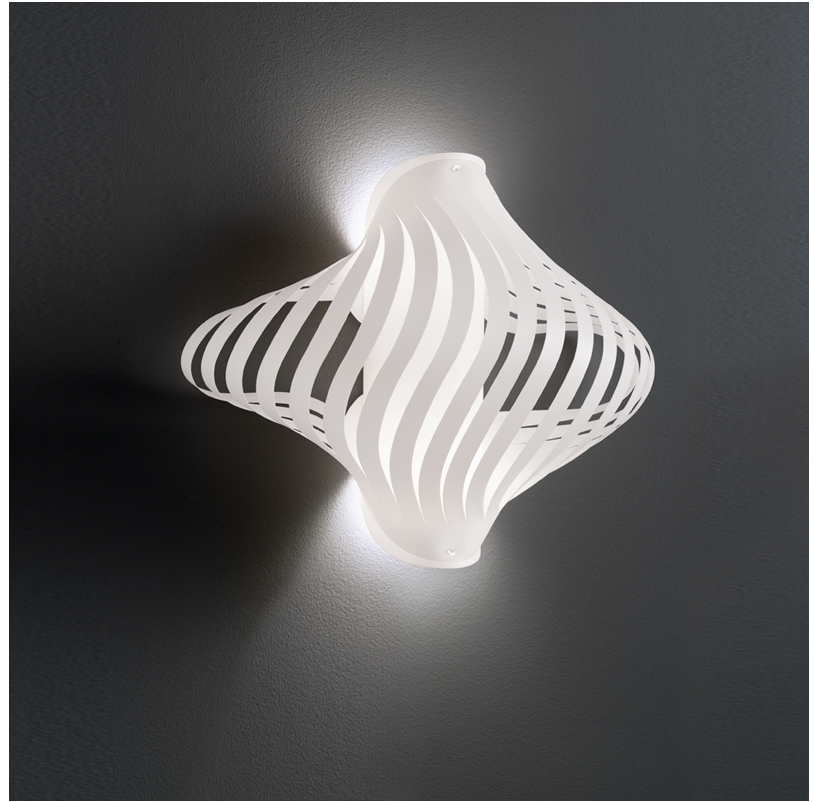

PROJECT
TYPE
SPECIFIER
QUANTITY
DATE

HELIOS SURFACE

D62022-

base number Finish
Options

1. To build a product code in our configurator select the specify button on the base model # product page
2. To build a manual product code on this datasheet choose from the options listed below in blue font and add the suffix to the base model #

GENERAL

Series: Helios
Brand: Linea Zero
Division: Design
Mounting Type: Surface
Mounting Location: Ceiling
Subcategory: Ambient

PHYSICAL

Shape: Abstract
Diameter (mm): 400
Diameter (in): 15 3/4
Height (mm): 390
Height (in): 15 3/8
Light Distribution: Omnidirectional
Diffuser: Polilux™ Shade - See Finish Options
Fixture Finish: WHI / BLK / PBL / POR / PGN / COP / NGD / PKM / SIL
Fixture Material: Polilux™/ Metal holder

ELECTRICAL

Number of Lamps: 1
Lamp Type: LED Retrofit
Bulb Included: Bulb Not Included
Max. Wattage Per Lamp (W): 7
Lamp Base: E26
Input Voltage (V): 120
Upon Request: 277Vac / GU24

LED

OPTICAL

RATINGS AND CERTIFICATIONS

Certified By: Certified for North American Standards
IP rating: IP20