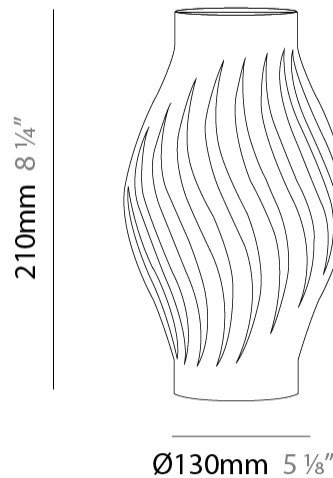

HELIOS PORTABLE

D64027-

base number   Finish
Options

PROJECT	_____
TYPE	_____
SPECIFIER	_____
QUANTITY	_____
DATE	_____

1. To build a product code in our configurator select the specify button on the base model # product page
2. To build a manual product code on this datasheet choose from the options listed below in blue font and add the suffix to the base model #

GENERAL

Series: Helios _____
Brand: Linea Zero _____
Division: Design _____
Mounting Type: Portable _____
Mounting Location: Table _____
Subcategory: Table _____

PHYSICAL

Shape: Abstract _____
Diameter (mm): 130 _____
Diameter (in): 5 1/8 _____
Height (mm): 210 _____
Height (in): 8 1/4 _____
Light Distribution: Omnidirectional _____
Diffuser: Polilux™ Shade - See Finish Options _____
Fixture Finish: WHI / BLK / PBL / POR / PGN / COP / NGD / PKM / SIL _____
Fixture Material: Polilux™/ Metal holder _____
Upon Request: Bolt Down _____

ELECTRICAL

Number of Lamps: 1 _____
Lamp Type: LED Retrofit _____
Bulb Included: Bulb Not Included _____
Max. Wattage Per Lamp (W): 3 _____
Lamp Base: E12 _____
Input Voltage (V): 120 _____

LED

OPTICAL

RATINGS AND CERTIFICATIONS

Certified By: Certified for North American Standards _____
IP rating: IP20 _____