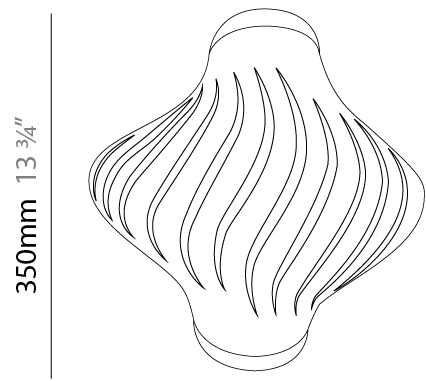

PROJECT	_____
TYPE	_____
SPECIFIER	_____
QUANTITY	_____
DATE	_____

HELIOS SURFACE

D63006-

base number   Finish
Options

1. To build a product code in our configurator select the specify button on the base model # product page
2. To build a manual product code on this datasheet choose from the options listed below in blue font and add the suffix to the base model #

GENERAL

Series: Helios _____
Brand: Linea Zero _____
Division: Design _____
Mounting Type: Surface _____
Mounting Location: Wall _____
Subcategory: Ambient _____

PHYSICAL

Shape: Abstract _____
Length (mm): 340 _____
Length (in): 13 ³/₈ _____
Height (mm): 350 _____
Height (in): 13 ³/₄ _____
Extension (mm): 190 _____
Extension (in): 7 ¹/₂ _____
Light Distribution: Omnidirectional _____
Diffuser: Polilux™ Shade - See Finish Options _____
Fixture Finish: WHI / BLK / PBL / POR / PGN / COP / NGD / PKM / SIL _____
Fixture Material: Polilux™/ Metal holder _____

ELECTRICAL

Number of Lamps: 1 _____
Lamp Type: LED Retrofit _____
Bulb Included: Bulb Not Included _____
Max. Wattage Per Lamp (W): 7 _____
Lamp Base: E26 _____
Input Voltage (V): 120 _____
Upon Request: 277Vac / GU24 _____

LED

OPTICAL

RATINGS AND CERTIFICATIONS

Certified By: Certified for North American Standards _____
IP rating: IP20 _____