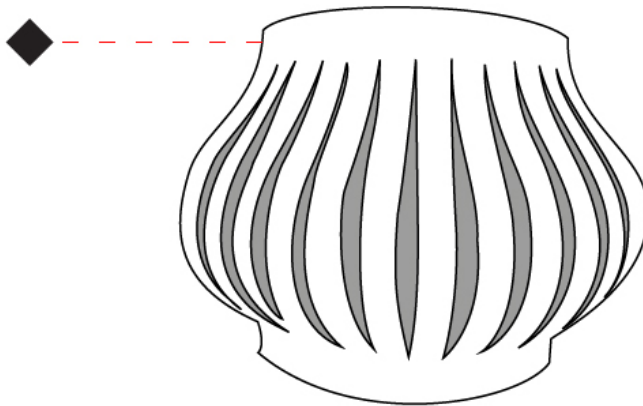

HELIOS SURFACE

D63005-

PROJECT

TYPE

SPECIFIER

QUANTITY

DATE

D