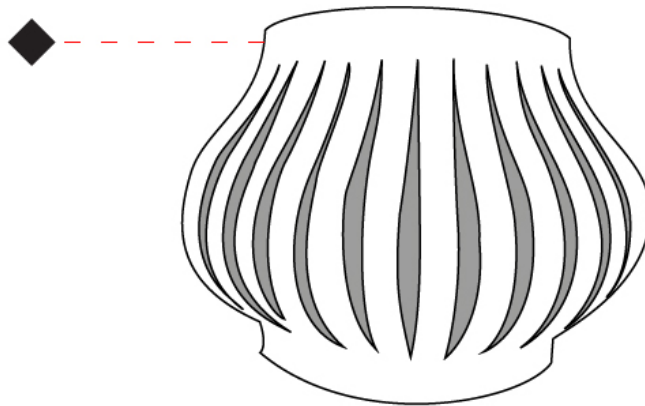

HELIOS SURFACE

D63004-

PROJECT

TYPE

SPECIFIER

QUANTITY

DATE

D