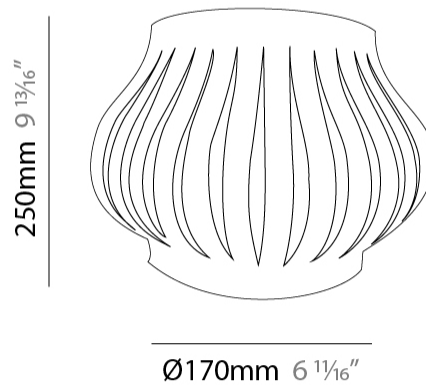

PROJECT _____
TYPE _____
SPECIFIER _____
QUANTITY _____
DATE _____

HELIOS SURFACE

D63005-

base number   Finish
Options

1. To build a product code in our configurator select the specify button on the base model # product page
2. To build a manual product code on this datasheet choose from the options listed below in blue font and add the suffix to the base model #

GENERAL

Series: Helios _____
Brand: Linea Zero _____
Division: Design _____
Mounting Type: Surface _____
Mounting Location: Wall _____
Subcategory: Ambient _____

PHYSICAL

Shape: Abstract _____
Length (mm): 330 _____
Length (in): 13 _____
Height (mm): 250 _____
Height (in): 9 ¹³/₁₆ _____
Extension (mm): 170 _____
Extension (in): 6 ¹¹/₁₆ _____
Light Distribution: Omnidirectional _____
Diffuser: Polilux™ Shade - See Finish Options _____
Fixture Finish: WHI / BLK / PBL / POR / PGN / COP / NGD / PKM / SIL _____
Fixture Material: Polilux™/ Metal holder _____

ELECTRICAL

Number of Lamps: 1 _____
Lamp Type: LED Retrofit _____
Bulb Included: Bulb Not Included _____
Max. Wattage Per Lamp (W): 7 _____
Lamp Base: E26 _____
Input Voltage (V): 120 _____
Upon Request: 277Vac / GU24 _____

LED

OPTICAL

RATINGS AND CERTIFICATIONS

Certified By: Certified for North American Standards _____
IP rating: IP20 _____