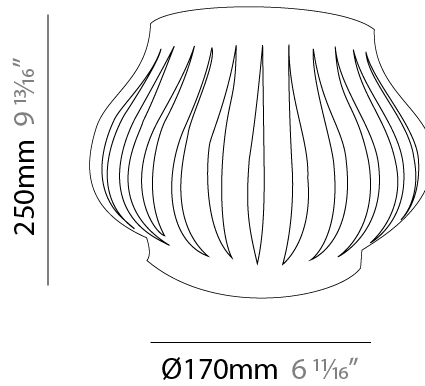

PROJECT	_____
TYPE	_____
SPECIFIER	_____
QUANTITY	_____
DATE	_____

HELIOS SURFACE

D63004-

base number   Finish
Options

1. To build a product code in our configurator select the specify button on the base model # product page
2. To build a manual product code on this datasheet choose from the options listed below in blue font and add the suffix to the base model #

GENERAL

Series: Helios
Brand: Linea Zero
Division: Design
Mounting Type: Surface
Mounting Location: Wall
Subcategory: Ambient

PHYSICAL

Shape: Abstract
Length (mm): 330
Length (in): 13
Height (mm): 250
Height (in): 9 ¹³/₁₆
Extension (mm): 170
Extension (in): 6 ¹¹/₁₆
Light Distribution: Omnidirectional
Diffuser: Polilux™ Shade - See Finish Options
Fixture Finish: WHI / BLK / PBL / POR / PGN / COP / NGD / PKM / SIL
Fixture Material: Polilux™/ Metal holder

ELECTRICAL

Number of Lamps: 1
Lamp Type: LED Retrofit
Bulb Included: Bulb Not Included
Max. Wattage Per Lamp (W): 7
Lamp Base: E26
Input Voltage (V): 120
Upon Request: 277Vac / GU24

LED

OPTICAL

RATINGS AND CERTIFICATIONS

Certified By: Certified for North American Standards
IP rating: IP20