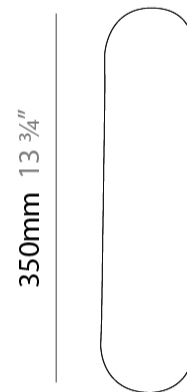

HELIOS SURFACE

D63009-

base number   Finish
Options

1. To build a product code in our configurator select the specify button on the base model # product page
2. To build a manual product code on this datasheet choose from the options listed below in blue font and add the suffix to the base model #

GENERAL

Series: Helios
Brand: Linea Zero
Division: Design
Mounting Type: Surface
Mounting Location: Wall
Subcategory: Ambient

PHYSICAL

Shape: Cylinder
Length (mm): 100
Length (in): 3 ¹⁵/₁₆
Height (mm): 350
Height (in): 13 ³/₄
Extension (mm): 90
Extension (in): 3 ⁹/₁₆
Light Distribution: Omnidirectional
Diffuser: Polilux™ Shade - See Finish Options
Fixture Finish: WHI / BLK / PBL / POR / PGN / COP / NGD / PKM / SIL
Fixture Material: Polilux™/ Metal holder

ELECTRICAL

Number of Lamps: 1
Lamp Type: LED Retrofit
Bulb Included: Bulb Not Included
Max. Wattage Per Lamp (W): 7
Lamp Base: E26
Input Voltage (V): 120
Upon Request: 277Vac / GU24

LED

OPTICAL

RATINGS AND CERTIFICATIONS

Certified By: Certified for North American Standards
IP rating: IP20

PROJECT	_____
TYPE	_____
SPECIFIER	_____
QUANTITY	_____
DATE	_____