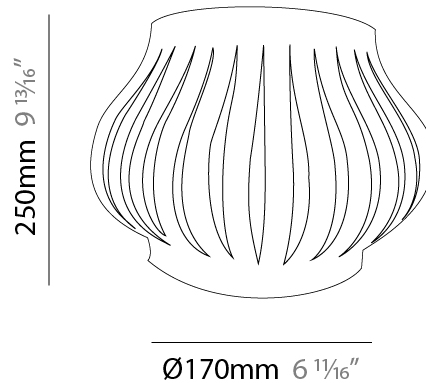

PROJECT	_____
TYPE	_____
SPECIFIER	_____
QUANTITY	_____
DATE	_____

HELIOS SURFACE

D63004-

base number   Finish
Options

1. To build a product code in our configurator select the specify button on the base model # product page
2. To build a manual product code on this datasheet choose from the options listed below in blue font and add the suffix to the base model #

GENERAL

Series: Helios _____
Brand: Linea Zero _____
Division: Design _____
Mounting Type: Surface _____
Mounting Location: Wall _____
Subcategory: Ambient _____

PHYSICAL

Shape: Abstract _____
Length (mm): 330 _____
Length (in): 13 _____
Height (mm): 250 _____
Height (in): 9 ¹³/₁₆ _____
Extension (mm): 170 _____
Extension (in): 6 ¹¹/₁₆ _____
Light Distribution: Omnidirectional _____
Diffuser: Polilux™ Shade - See Finish Options _____
Fixture Finish: WHI / BLK / PBL / POR / PGN / COP / NGD / PKM / SIL _____
Fixture Material: Polilux™/ Metal holder _____

ELECTRICAL

Number of Lamps: 1 _____
Lamp Type: LED Retrofit _____
Bulb Included: Bulb Not Included _____
Max. Wattage Per Lamp (W): 7 _____
Lamp Base: E26 _____
Input Voltage (V): 120 _____
Upon Request: 277Vac / GU24 _____

LED

OPTICAL

RATINGS AND CERTIFICATIONS

Certified By: Certified for North American Standards _____
IP rating: IP20 _____