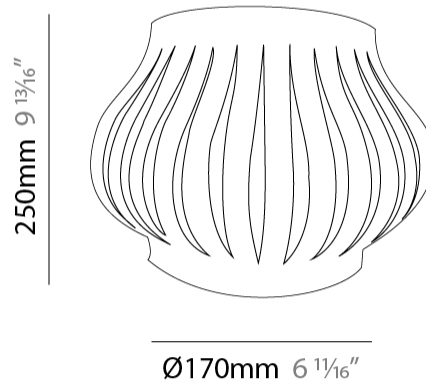

PROJECT _____

TYPE _____

SPECIFIER _____

QUANTITY _____

DATE _____

HELIOS SURFACE

D63005-

base number   Finish
Options

1. To build a product code in our configurator select the specify button on the base model # product page
2. To build a manual product code on this datasheet choose from the options listed below in blue font and add the suffix to the base model #

GENERAL

Series: Helios _____

Brand: Linea Zero _____

Division: Design _____

Mounting Type: Surface _____

Mounting Location: Wall _____

Subcategory: Ambient _____

PHYSICAL

Shape: Abstract _____

Length (mm): 330 _____

Length (in): 13 _____

Height (mm): 250 _____

Height (in): 9 ¹³/₁₆ _____

Extension (mm): 170 _____

Extension (in): 6 ¹¹/₁₆ _____

Light Distribution: Omnidirectional _____

Diffuser: Polilux™ Shade - See Finish Options _____

Fixture Finish: WHI / BLK / PBL / POR / PGN / COP / NGD / PKM / SIL _____

Fixture Material: Polilux™/ Metal holder _____

ELECTRICAL

Number of Lamps: 1 _____

Lamp Type: LED Retrofit _____

Bulb Included: Bulb Not Included _____

Max. Wattage Per Lamp (W): 7 _____

Lamp Base: E26 _____

Input Voltage (V): 120 _____

Upon Request: 277Vac / GU24 _____

LED

OPTICAL

RATINGS AND CERTIFICATIONS

Certified By: Certified for North American Standards _____

IP rating: IP20 _____