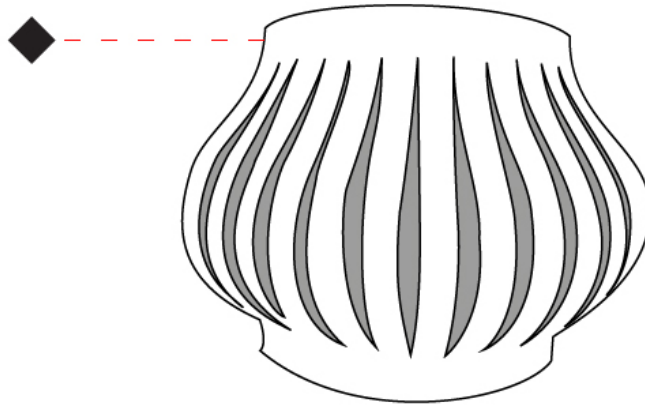

HELIOS SURFACE

D63005-

PROJECT

TYPE

SPECIFIER

QUANTITY

DATE

D