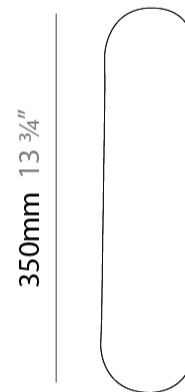

HELIOS SURFACE

D63009-

base number   Finish
Options

1. To build a product code in our configurator select the specify button on the base model # product page
2. To build a manual product code on this datasheet choose from the options listed below in blue font and add the suffix to the base model #

GENERAL

Series: Helios
Brand: Linea Zero
Division: Design
Mounting Type: Surface
Mounting Location: Wall
Subcategory: Ambient

PHYSICAL

Shape: Cylinder
Length (mm): 100
Length (in): 3 ¹⁵/₁₆
Height (mm): 350
Height (in): 13 ³/₄
Extension (mm): 90
Extension (in): 3 ⁹/₁₆
Light Distribution: Omnidirectional
Diffuser: Polilux™ Shade - See Finish Options
Fixture Finish: WHI / BLK / PBL / POR / PGN / COP / NGD / PKM / SIL
Fixture Material: Polilux™/ Metal holder

ELECTRICAL

Number of Lamps: 1
Lamp Type: LED Retrofit
Bulb Included: Bulb Not Included
Max. Wattage Per Lamp (W): 7
Lamp Base: E26
Input Voltage (V): 120
Upon Request: 277Vac / GU24

LED

OPTICAL

RATINGS AND CERTIFICATIONS

Certified By: Certified for North American Standards
IP rating: IP20

PROJECT	_____
TYPE	_____
SPECIFIER	_____
QUANTITY	_____
DATE	_____