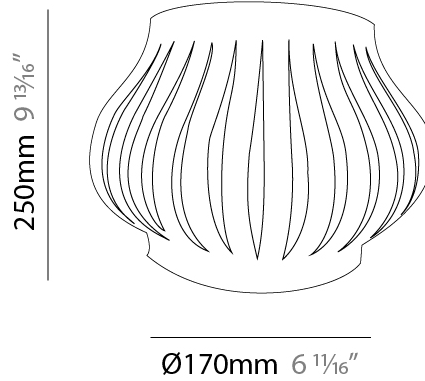

PROJECT	_____
TYPE	_____
SPECIFIER	_____
QUANTITY	_____
DATE	_____

HELIOS SURFACE

D63004-

base number   Finish
Options

1. To build a product code in our configurator select the specify button on the base model # product page
2. To build a manual product code on this datasheet choose from the options listed below in blue font and add the suffix to the base model #

GENERAL

Series: Helios
Brand: Linea Zero
Division: Design
Mounting Type: Surface
Mounting Location: Wall
Subcategory: Ambient

PHYSICAL

Shape: Abstract
Length (mm): 330
Length (in): 13
Height (mm): 250
Height (in): 9 ¹³/₁₆
Extension (mm): 170
Extension (in): 6 ¹¹/₁₆
Light Distribution: Omnidirectional
Diffuser: Polilux™ Shade - See Finish Options
Fixture Finish: WHI / BLK / PBL / POR / PGN / COP / NGD / PKM / SIL
Fixture Material: Polilux™/ Metal holder

ELECTRICAL

Number of Lamps: 1
Lamp Type: LED Retrofit
Bulb Included: Bulb Not Included
Max. Wattage Per Lamp (W): 7
Lamp Base: E26
Input Voltage (V): 120
Upon Request: 277Vac / GU24

LED

OPTICAL

RATINGS AND CERTIFICATIONS

Certified By: Certified for North American Standards
IP rating: IP20