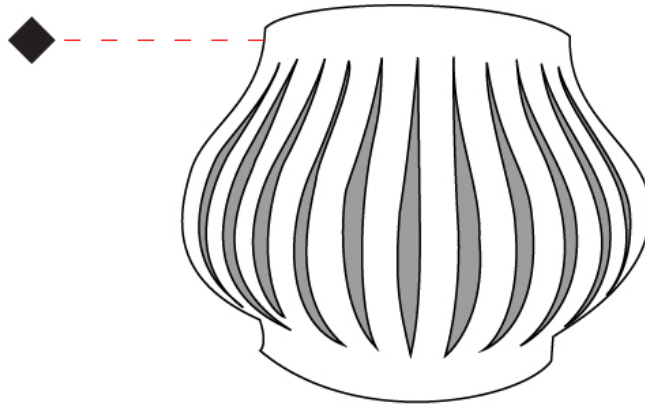

HELIOS SURFACE

D63005-

PROJECT

TYPE

SPECIFIER

QUANTITY

DATE