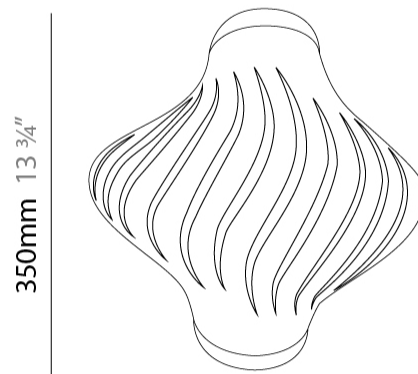

PROJECT
TYPE
SPECIFIER
QUANTITY
DATE

HELIOS SURFACE

D63006-

base number   Finish
Options

1. To build a product code in our configurator select the specify button on the base model # product page
2. To build a manual product code on this datasheet choose from the options listed below in blue font and add the suffix to the base model #

GENERAL

Series: Helios
Brand: Linea Zero
Division: Design
Mounting Type: Surface
Mounting Location: Wall
Subcategory: Ambient

PHYSICAL

Shape: Abstract
Length (mm): 340
Length (in): 13 ³/₈
Height (mm): 350
Height (in): 13 ³/₄
Extension (mm): 190
Extension (in): 7 ¹/₂
Light Distribution: Omnidirectional
Diffuser: Polilux™ Shade - See Finish Options
Fixture Finish: WHI / BLK / PBL / POR / PGN / COP / NGD / PKM / SIL
Fixture Material: Polilux™/ Metal holder

ELECTRICAL

Number of Lamps: 1
Lamp Type: LED Retrofit
Bulb Included: Bulb Not Included
Max. Wattage Per Lamp (W): 7
Lamp Base: E26
Input Voltage (V): 120
Upon Request: 277Vac / GU24

LED

OPTICAL

RATINGS AND CERTIFICATIONS

Certified By: Certified for North American Standards
IP rating: IP20