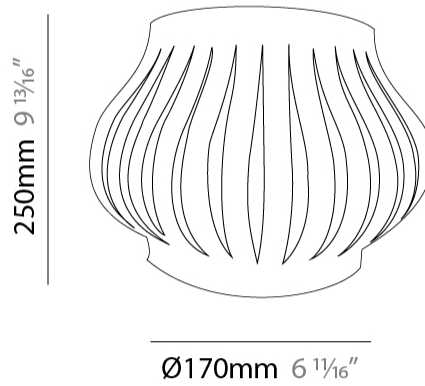

PROJECT
TYPE
SPECIFIER
QUANTITY
DATE

HELIOS SURFACE

D63005-

base number   Finish
Options

1. To build a product code in our configurator select the specify button on the base model # product page
2. To build a manual product code on this datasheet choose from the options listed below in blue font and add the suffix to the base model #

GENERAL

Series: Helios
Brand: Linea Zero
Division: Design
Mounting Type: Surface
Mounting Location: Wall
Subcategory: Ambient

PHYSICAL

Shape: Abstract
Length (mm): 330
Length (in): 13
Height (mm): 250
Height (in): 9 ¹³/₁₆
Extension (mm): 170
Extension (in): 6 ¹¹/₁₆
Light Distribution: Omnidirectional
Diffuser: Polilux™ Shade - See Finish Options
Fixture Finish: WHI / BLK / PBL / POR / PGN / COP / NGD / PKM / SIL
Fixture Material: Polilux™/ Metal holder

ELECTRICAL

Number of Lamps: 1
Lamp Type: LED Retrofit
Bulb Included: Bulb Not Included
Max. Wattage Per Lamp (W): 7
Lamp Base: E26
Input Voltage (V): 120
Upon Request: 277Vac / GU24

LED

OPTICAL

RATINGS AND CERTIFICATIONS

Certified By: Certified for North American Standards
IP rating: IP20