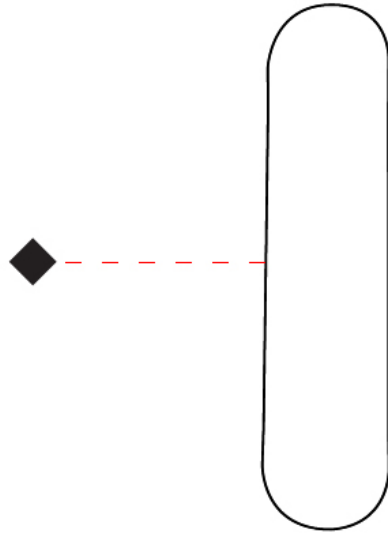

D63009-

PROJECT

TYPE

SPECIFIER

QUANTITY

DATE