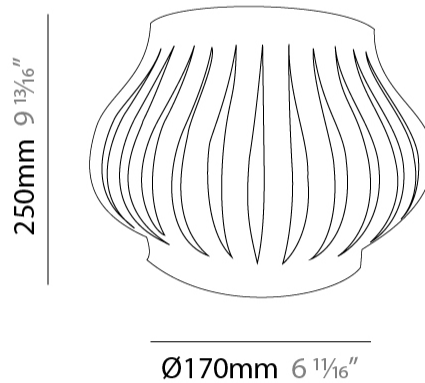

PROJECT
TYPE
SPECIFIER
QUANTITY
DATE

HELIOS SURFACE

D63005-

base number   Finish
Options

1. To build a product code in our configurator select the specify button on the base model # product page
2. To build a manual product code on this datasheet choose from the options listed below in blue font and add the suffix to the base model #

GENERAL

Series: Helios
Partner: Linea Zero
Division: Design
Installation: Surface
Product Type: Wall Surface
Mounting Location: Wall

PHYSICAL

Shape: Abstract
Length (mm): 330
Length (in): 13
Height (mm): 250
Height (in): 9 ¹³/₁₆
Extension (mm): 170
Extension (in): 6 ¹¹/₁₆
Diffuser: Polilux™ Shade - See Finish Options
Fixture Finish: WHI / BLK / PBL / POR / PGN / COP / NGD / PKM / SIL
Fixture Material: Polilux™/ Metal holder
Primary Material: Non-Static Polilux

ELECTRICAL

Number of Lamps: 1
Lamp Type: LED Retrofit
Bulb Included: Bulb Not Included
Max. Wattage Per Lamp (W): 7
Lamp Base: E26
Input Voltage (V): 120
Upon Request: 277Vac / GU24

LED

OPTICAL

RATINGS AND CERTIFICATIONS

Certified By: Certified for North American Standards
IP rating: IP20