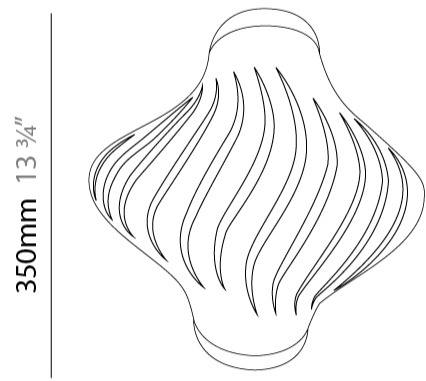

PROJECT
TYPE
SPECIFIER
QUANTITY
DATE

HELIOS SURFACE

D63006-

base number   Finish
Options

1. To build a product code in our configurator select the specify button on the base model # product page
2. To build a manual product code on this datasheet choose from the options listed below in blue font and add the suffix to the base model #

GENERAL

Series: Helios
Brand: Linea Zero
Division: Design
Mounting Type: Surface
Mounting Location: Wall
Subcategory: Ambient

PHYSICAL

Shape: Abstract
Length (mm): 340
Length (in): 13 ³/₈
Height (mm): 350
Height (in): 13 ³/₄
Extension (mm): 190
Extension (in): 7 ¹/₂
Light Distribution: Omnidirectional
Diffuser: Polilux™ Shade - See Finish Options
Fixture Finish: WHI / BLK / PBL / POR / PGN / COP / NGD / PKM / SIL
Fixture Material: Polilux™/ Metal holder

ELECTRICAL

Number of Lamps: 1
Lamp Type: LED Retrofit
Bulb Included: Bulb Not Included
Max. Wattage Per Lamp (W): 7
Lamp Base: E26
Input Voltage (V): 120
Upon Request: 277Vac / GU24

LED

OPTICAL

RATINGS AND CERTIFICATIONS

Certified By: Certified for North American Standards
IP rating: IP20