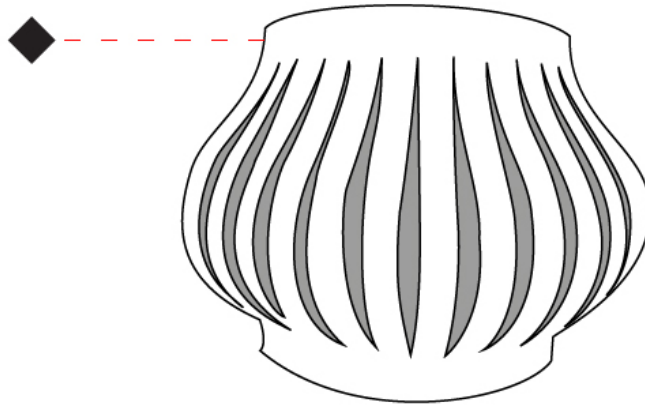

D63004-

PROJECT

TYPE

SPECIFIER

QUANTITY

DATE