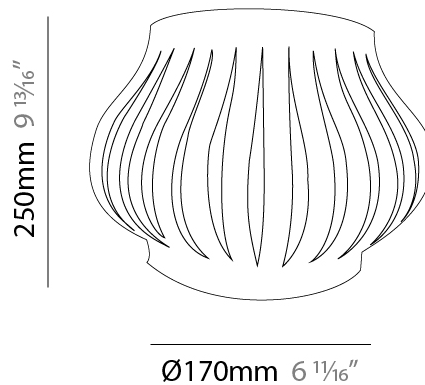

PROJECT	_____
TYPE	_____
SPECIFIER	_____
QUANTITY	_____
DATE	_____

HELIOS SURFACE

D63004-

base number   Finish
Options

1. To build a product code in our configurator select the specify button on the base model # product page
2. To build a manual product code on this datasheet choose from the options listed below in blue font and add the suffix to the base model #

GENERAL

Series: Helios _____
Brand: Linea Zero _____
Division: Design _____
Mounting Type: Surface _____
Mounting Location: Wall _____
Subcategory: Ambient _____

PHYSICAL

Shape: Abstract _____
Length (mm): 330 _____
Length (in): 13 _____
Height (mm): 250 _____
Height (in): 9 ¹³/₁₆ _____
Extension (mm): 170 _____
Extension (in): 6 ¹¹/₁₆ _____
Light Distribution: Omnidirectional _____
Diffuser: Polilux™ Shade - See Finish Options _____
Fixture Finish: WHI / BLK / PBL / POR / PGN / COP / NGD / PKM / SIL _____
Fixture Material: Polilux™/ Metal holder _____

ELECTRICAL

Number of Lamps: 1 _____
Lamp Type: LED Retrofit _____
Bulb Included: Bulb Not Included _____
Max. Wattage Per Lamp (W): 7 _____
Lamp Base: E26 _____
Input Voltage (V): 120 _____
Upon Request: 277Vac / GU24 _____

LED

OPTICAL

RATINGS AND CERTIFICATIONS

Certified By: Certified for North American Standards _____
IP rating: IP20 _____