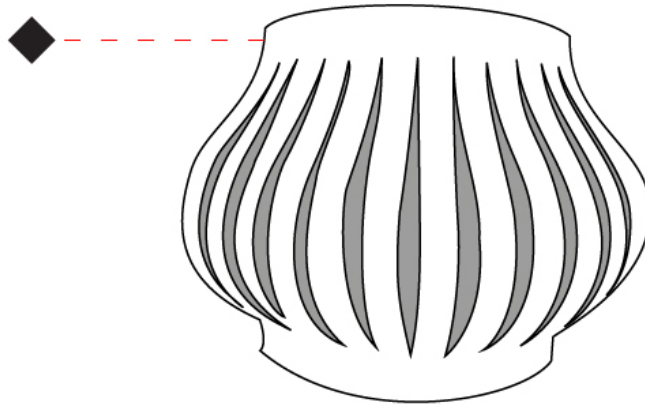

HELIOS SURFACE

D63005-

PROJECT

TYPE

SPECIFIER

QUANTITY

DATE

D