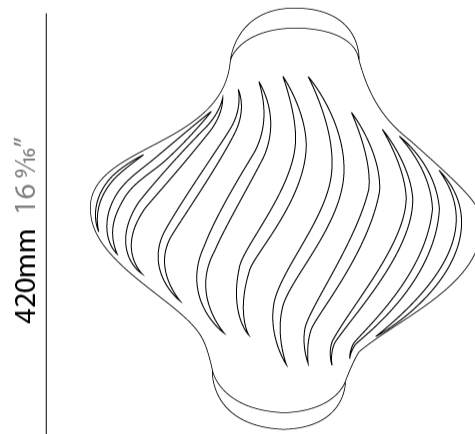

PROJECT	_____
TYPE	_____
SPECIFIER	_____
QUANTITY	_____
DATE	_____

HELIOS SURFACE

D62027-

base number   Finish
Options

1. To build a product code in our configurator select the specify button on the base model # product page
2. To build a manual product code on this datasheet choose from the options listed below in blue font and add the suffix to the base model #

GENERAL

Series: Helios
Brand: Linea Zero
Division: Design
Mounting Type: Surface
Mounting Location: Ceiling
Subcategory: Ambient

PHYSICAL

Shape: Abstract
Length (mm): 520
Length (in): 20 1/2
Width (mm): 260
Width (in): 10 1/4
Height (mm): 420
Height (in): 16 9/16
Light Distribution: Omnidirectional
Diffuser: Polilux™ Shade - See Finish Options
Fixture Finish: WHI / BLK / PBL / POR / PGN / COP / NGD / PKM / SIL
Fixture Material: Polilux™/ Metal holder

ELECTRICAL

Number of Lamps: 2
Lamp Type: LED Retrofit
Bulb Included: Bulb Not Included
Max. Wattage Per Lamp (W): 7
Lamp Base: E26
Input Voltage (V): 120
Upon Request: 277Vac / GU24

LED

OPTICAL

RATINGS AND CERTIFICATIONS

Certified By: Certified for North American Standards
IP rating: IP20