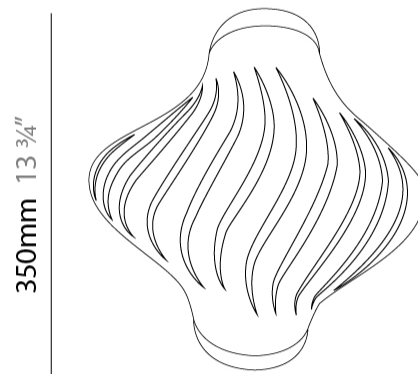

PROJECT	_____
TYPE	_____
SPECIFIER	_____
QUANTITY	_____
DATE	_____

HELIOS SURFACE

D63006-

base number   Finish
Options

1. To build a product code in our configurator select the specify button on the base model # product page
2. To build a manual product code on this datasheet choose from the options listed below in blue font and add the suffix to the base model #

GENERAL

Series: Helios
Brand: Linea Zero
Division: Design
Mounting Type: Surface
Mounting Location: Wall
Subcategory: Ambient

PHYSICAL

Shape: Abstract
Length (mm): 340
Length (in): 13 ³/₈
Height (mm): 350
Height (in): 13 ³/₄
Extension (mm): 190
Extension (in): 7 ¹/₂
Light Distribution: Omnidirectional
Diffuser: Polilux™ Shade - See Finish Options
Fixture Finish: WHI / BLK / PBL / POR / PGN / COP / NGD / PKM / SIL
Fixture Material: Polilux™/ Metal holder

ELECTRICAL

Number of Lamps: 1
Lamp Type: LED Retrofit
Bulb Included: Bulb Not Included
Max. Wattage Per Lamp (W): 7
Lamp Base: E26
Input Voltage (V): 120
Upon Request: 277Vac / GU24

LED

OPTICAL

RATINGS AND CERTIFICATIONS

Certified By: Certified for North American Standards
IP rating: IP20