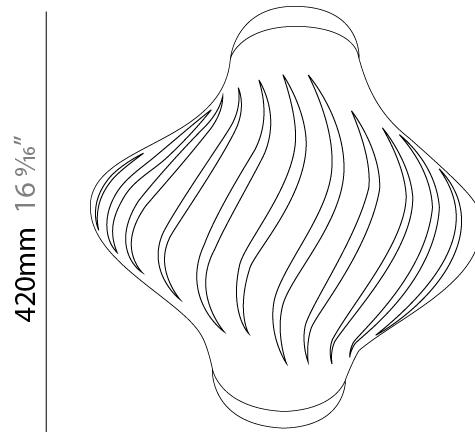

HELIOS SURFACE

D62022-

base number   Finish
Options

1. To build a product code in our configurator select the specify button on the base model # product page
2. To build a manual product code on this datasheet choose from the options listed below in blue font and add the suffix to the base model #

GENERAL

Series: Helios _____
Brand: Linea Zero _____
Division: Design _____
Mounting Type: Surface _____
Mounting Location: Ceiling _____
Subcategory: Ambient _____

PHYSICAL

Shape: Abstract _____
Diameter (mm): 400 _____
Diameter (in): 15 ³/₄ _____
Height (mm): 390 _____
Height (in): 15 ³/₈ _____
Light Distribution: Omnidirectional _____
Diffuser: Polilux™ Shade - See Finish Options _____
Fixture Finish: WHI / BLK / PBL / POR / PGN / COP / NGD / PKM / SIL _____
Fixture Material: Polilux™/ Metal holder _____

ELECTRICAL

Number of Lamps: 1 _____
Lamp Type: LED Retrofit _____
Bulb Included: Bulb Not Included _____
Max. Wattage Per Lamp (W): 7 _____
Lamp Base: E26 _____
Input Voltage (V): 120 _____
Upon Request: 277Vac / GU24 _____

LED

OPTICAL

RATINGS AND CERTIFICATIONS

Certified By: Certified for North American Standards _____
IP rating: IP20 _____