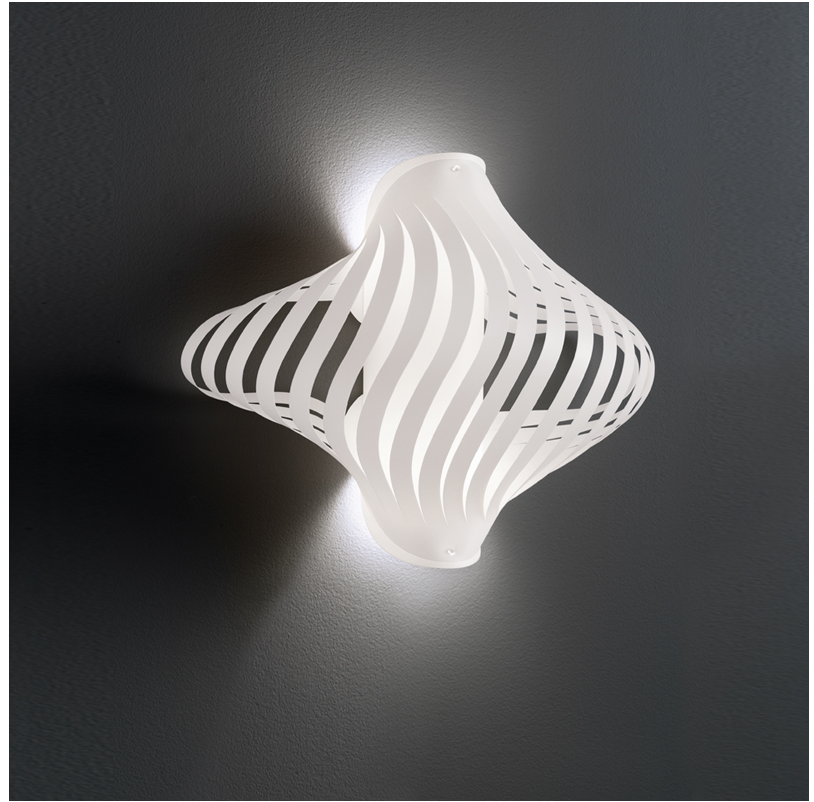

HELIOS SURFACE

D62022-

base number   Finish
Options

1. To build a product code in our configurator select the specify button on the base model # product page
2. To build a manual product code on this datasheet choose from the options listed below in blue font and add the suffix to the base model #

GENERAL

Series: Helios _____
Brand: Linea Zero _____
Division: Design _____
Mounting Type: Surface _____
Mounting Location: Ceiling _____
Subcategory: Ambient _____

PHYSICAL

Shape: Abstract _____
Diameter (mm): 400 _____
Diameter (in): 15 ³/₄ _____
Height (mm): 390 _____
Height (in): 15 ³/₈ _____
Light Distribution: Omnidirectional _____
Diffuser: Polilux™ Shade - See Finish Options _____
Fixture Finish: WHI / BLK / PBL / POR / PGN / COP / NGD / PKM / SIL _____
Fixture Material: Polilux™/ Metal holder _____

ELECTRICAL

Number of Lamps: 1 _____
Lamp Type: LED Retrofit _____
Bulb Included: Bulb Not Included _____
Max. Wattage Per Lamp (W): 7 _____
Lamp Base: E26 _____
Input Voltage (V): 120 _____
Upon Request: 277Vac / GU24 _____

LED

OPTICAL

RATINGS AND CERTIFICATIONS

Certified By: Certified for North American Standards _____
IP rating: IP20 _____