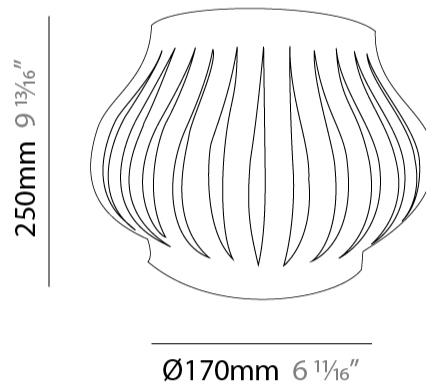

PROJECT
TYPE
SPECIFIER
QUANTITY
DATE

HELIOS SURFACE

D63005-

base number   Finish
Options

1. To build a product code in our configurator select the specify button on the base model # product page
2. To build a manual product code on this datasheet choose from the options listed below in blue font and add the suffix to the base model #

GENERAL

Series: Helios
Brand: Linea Zero
Division: Design
Mounting Type: Surface
Mounting Location: Wall
Subcategory: Ambient

PHYSICAL

Shape: Abstract
Length (mm): 330
Length (in): 13
Height (mm): 250
Height (in): 9 ¹³/₁₆
Extension (mm): 170
Extension (in): 6 ¹¹/₁₆
Light Distribution: Omnidirectional
Diffuser: Polilux™ Shade - See Finish Options
Fixture Finish: WHI / BLK / PBL / POR / PGN / COP / NGD / PKM / SIL
Fixture Material: Polilux™/ Metal holder

ELECTRICAL

Number of Lamps: 1
Lamp Type: LED Retrofit
Bulb Included: Bulb Not Included
Max. Wattage Per Lamp (W): 7
Lamp Base: E26
Input Voltage (V): 120
Upon Request: 277Vac / GU24

LED

OPTICAL

RATINGS AND CERTIFICATIONS

Certified By: Certified for North American Standards
IP rating: IP20