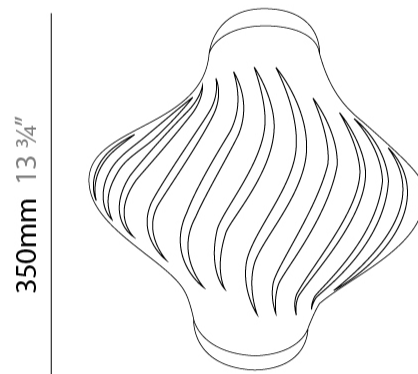

PROJECT
TYPE
SPECIFIER
QUANTITY
DATE

HELIOS SURFACE

D63007-

base number   Finish
Options

1. To build a product code in our configurator select the specify button on the base model # product page
2. To build a manual product code on this datasheet choose from the options listed below in blue font and add the suffix to the base model #

GENERAL

Series: Helios
Brand: Linea Zero
Division: Design
Mounting Type: Surface
Mounting Location: Wall
Subcategory: Ambient

PHYSICAL

Shape: Abstract
Length (mm): 340
Length (in): 13 ³/₈
Height (mm): 350
Height (in): 13 ³/₄
Extension (mm): 190
Extension (in): 7 ¹/₂
Light Distribution: Direct / Indirect
Diffuser: Polilux™ Shade - See Finish Options
Fixture Finish: WHI / BLK / PBL / POR / PGN / COP / NGD / PKM / SIL
Fixture Material: Polilux™/ Metal holder

ELECTRICAL

Number of Lamps: 1
Lamp Type: LED Retrofit
Bulb Included: Bulb Not Included
Max. Wattage Per Lamp (W): 7
Lamp Base: E26
Input Voltage (V): 120
Upon Request: 277Vac / GU24

LED

OPTICAL

RATINGS AND CERTIFICATIONS

Certified By: Certified for North American Standards
IP rating: IP20