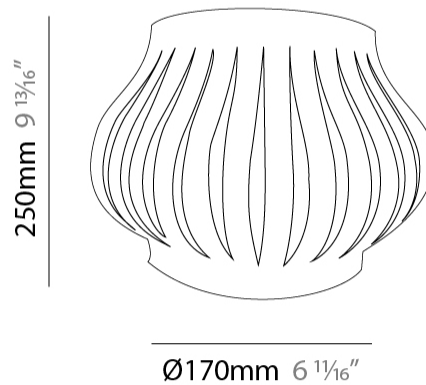

PROJECT	_____
TYPE	_____
SPECIFIER	_____
QUANTITY	_____
DATE	_____

HELIOS SURFACE

D63004-

base number   Finish
Options

1. To build a product code in our configurator select the specify button on the base model # product page
2. To build a manual product code on this datasheet choose from the options listed below in blue font and add the suffix to the base model #

GENERAL

Series: Helios
Brand: Linea Zero
Division: Design
Mounting Type: Surface
Mounting Location: Wall
Subcategory: Ambient

PHYSICAL

Shape: Abstract
Length (mm): 330
Length (in): 13
Height (mm): 250
Height (in): 9 ¹³/₁₆
Extension (mm): 170
Extension (in): 6 ¹¹/₁₆
Light Distribution: Omnidirectional
Diffuser: Polilux™ Shade - See Finish Options
Fixture Finish: WHI / BLK / PBL / POR / PGN / COP / NGD / PKM / SIL
Fixture Material: Polilux™/ Metal holder

ELECTRICAL

Number of Lamps: 1
Lamp Type: LED Retrofit
Bulb Included: Bulb Not Included
Max. Wattage Per Lamp (W): 7
Lamp Base: E26
Input Voltage (V): 120
Upon Request: 277Vac / GU24

LED

OPTICAL

RATINGS AND CERTIFICATIONS

Certified By: Certified for North American Standards
IP rating: IP20