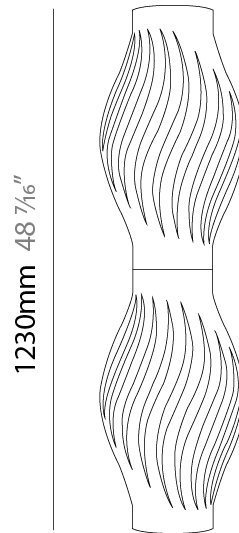

PROJECT	_____
TYPE	_____
SPECIFIER	_____
QUANTITY	_____
DATE	_____

HELIOS PORTABLE

D64029-

base number   Finish
Options

1. To build a product code in our configurator select the specify button on the base model # product page
2. To build a manual product code on this datasheet choose from the options listed below in blue font and add the suffix to the base model #

GENERAL

Series: Helios _____
Partner: Linea Zero _____
Division: Design _____
Installation: Portable _____
Product Type: Floor _____
Mounting Location: Floor _____

PHYSICAL

Shape: Abstract _____
Diameter (mm): 350 _____
Diameter (in): 15 ³/₄ _____
Height (mm): 1230 _____
Height (in): 13 ³/₄ _____
Diffuser: Polilux™ Shade - See Finish Options _____
Fixture Finish: WHI / BLK / PBL / POR / PGN / COP / NGD / PKM / SIL _____
Fixture Material: Polilux™/ Metal holder _____
Primary Material: Non-Static Polilux _____
Upon Request: Bolt Down _____

ELECTRICAL

Number of Lamps: 2 _____
Lamp Type: LED Retrofit _____
Bulb Included: Bulb Not Included _____
Max. Wattage Per Lamp (W): 7 _____
Lamp Base: E26 _____
Input Voltage (V): 120 _____
Upon Request: 277Vac / GU24 _____

LED

OPTICAL

RATINGS AND CERTIFICATIONS

Certified By: Certified for North American Standards _____
IP rating: IP20 _____