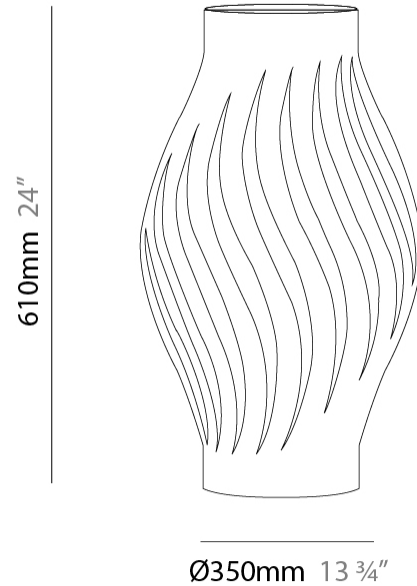

PROJECT
TYPE
SPECIFIER
QUANTITY
DATE

HELIOS PORTABLE

D64024-

base number   Finish
Options

1. To build a product code in our configurator select the specify button on the base model # product page
2. To build a manual product code on this datasheet choose from the options listed below in blue font and add the suffix to the base model #

GENERAL

Series: Helios
Partner: Linea Zero
Division: Design
Installation: Portable
Product Type: Table
Mounting Location: Table

PHYSICAL

Shape: Abstract
Diameter (mm): 350
Diameter (in): 13 3/4
Height (mm): 610
Height (in): 24
Diffuser: Polilux™ Shade - See Finish Options
[Fixture Finish: WHI / BLK / PBL / POR / PGN / COP / NGD / PKM / SIL](#)
Fixture Material: Polilux™/ Metal holder
Primary Material: Non-Static Polilux
Upon Request: Bolt Down

ELECTRICAL

Number of Lamps: 1
Lamp Type: LED Retrofit
Bulb Included: Bulb Not Included
Max. Wattage Per Lamp (W): 7
Lamp Base: E26
Input Voltage (V): 120
Upon Request: 277Vac / GU24

LED

OPTICAL

RATINGS AND CERTIFICATIONS

Certified By: Certified for North American Standards
IP rating: IP20