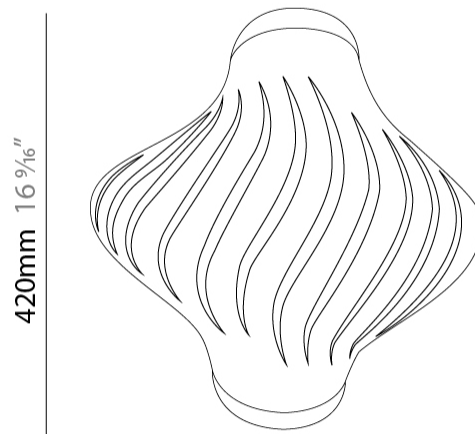

PROJECT
TYPE
SPECIFIER
QUANTITY
DATE

HELIOS SURFACE

D62026-

base number   Finish
Options

1. To build a product code in our configurator select the specify button on the base model # product page
2. To build a manual product code on this datasheet choose from the options listed below in blue font and add the suffix to the base model #

GENERAL

Series: Helios
Brand: Linea Zero
Division: Design
Mounting Type: Surface
Mounting Location: Ceiling
Subcategory: Ambient

PHYSICAL

Shape: Abstract
Length (mm): 520
Length (in): 20 1/2
Width (mm): 260
Width (in): 10 1/4
Height (mm): 420
Height (in): 16 9/16
Light Distribution: Downlight
Diffuser: Polilux™ Shade - See Finish Options
Fixture Finish: WHI / BLK / PBL / POR / PGN / COP / NGD / PKM / SIL
Fixture Material: Polilux™/ Metal holder

ELECTRICAL

Number of Lamps: 2
Lamp Type: LED Retrofit
Bulb Included: Bulb Not Included
Max. Wattage Per Lamp (W): 7
Lamp Base: E26
Input Voltage (V): 120
Upon Request: 277Vac / GU24

LED

OPTICAL

RATINGS AND CERTIFICATIONS

Certified By: Certified for North American Standards
IP rating: IP20