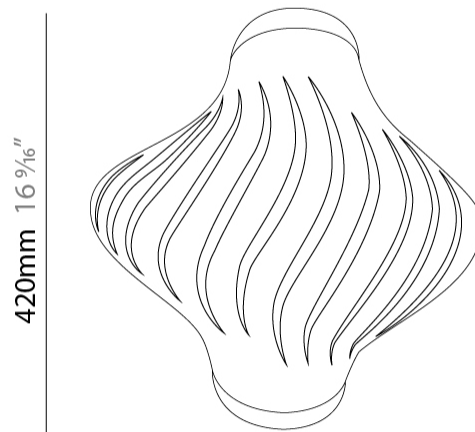

PROJECT	_____
TYPE	_____
SPECIFIER	_____
QUANTITY	_____
DATE	_____

HELIOS SURFACE

D62027-

base number   Finish
Options

1. To build a product code in our configurator select the specify button on the base model # product page
2. To build a manual product code on this datasheet choose from the options listed below in blue font and add the suffix to the base model #

GENERAL

Series: Helios _____
Brand: Linea Zero _____
Division: Design _____
Mounting Type: Surface _____
Mounting Location: Ceiling _____
Subcategory: Ambient _____

PHYSICAL

Shape: Abstract _____
Length (mm): 520 _____
Length (in): 20 ½ _____
Width (mm): 260 _____
Width (in): 10 ¼ _____
Height (mm): 420 _____
Height (in): 16 9/16 _____
Light Distribution: Omnidirectional _____
Diffuser: Polilux™ Shade - See Finish Options _____
Fixture Finish: WHI / BLK / PBL / POR / PGN / COP / NGD / PKM / SIL _____
Fixture Material: Polilux™/ Metal holder _____

ELECTRICAL

Number of Lamps: 2 _____
Lamp Type: LED Retrofit _____
Bulb Included: Bulb Not Included _____
Max. Wattage Per Lamp (W): 7 _____
Lamp Base: E26 _____
Input Voltage (V): 120 _____
Upon Request: 277Vac / GU24 _____

LED

OPTICAL

RATINGS AND CERTIFICATIONS

Certified By: Certified for North American Standards _____
IP rating: IP20 _____