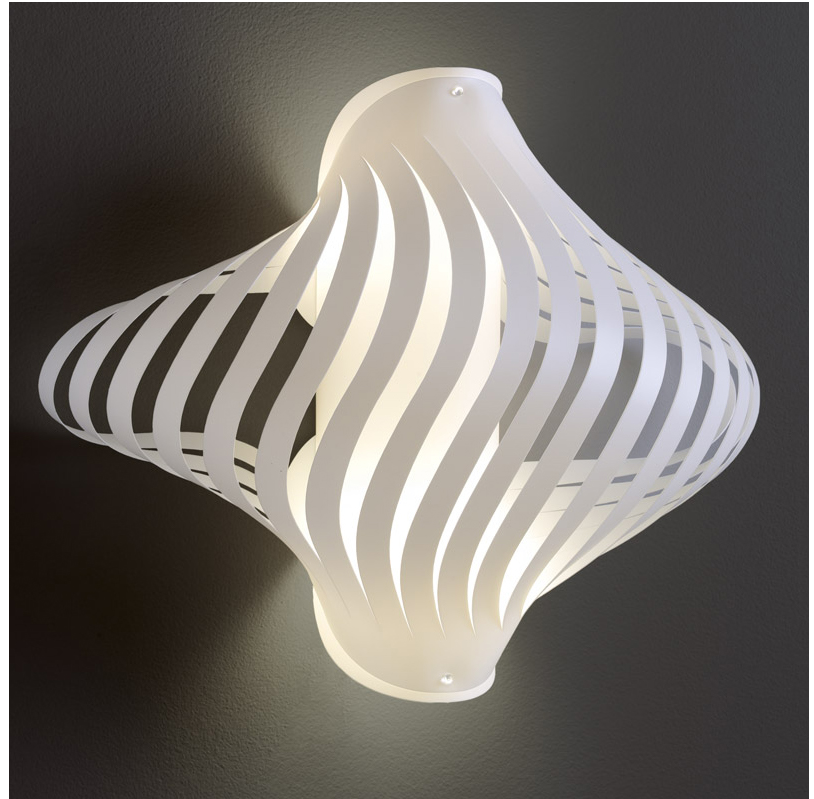

PROJECT
TYPE
SPECIFIER
QUANTITY
DATE

HELIOS SURFACE

D62026-

base number   Finish
Options

1. To build a product code in our configurator select the specify button on the base model # product page
2. To build a manual product code on this datasheet choose from the options listed below in blue font and add the suffix to the base model #

GENERAL

Series: Helios
Brand: Linea Zero
Division: Design
Mounting Type: Surface
Mounting Location: Ceiling
Subcategory: Ambient

PHYSICAL

Shape: Abstract
Length (mm): 520
Length (in): 20 1/2
Width (mm): 260
Width (in): 10 1/4
Height (mm): 420
Height (in): 16 9/16
Light Distribution: Downlight
Diffuser: Polilux™ Shade - See Finish Options
Fixture Finish: WHI / BLK / PBL / POR / PGN / COP / NGD / PKM / SIL
Fixture Material: Polilux™/ Metal holder

ELECTRICAL

Number of Lamps: 2
Lamp Type: LED Retrofit
Bulb Included: Bulb Not Included
Max. Wattage Per Lamp (W): 7
Lamp Base: E26
Input Voltage (V): 120
Upon Request: 277Vac / GU24

LED

OPTICAL

RATINGS AND CERTIFICATIONS

Certified By: Certified for North American Standards
IP rating: IP20