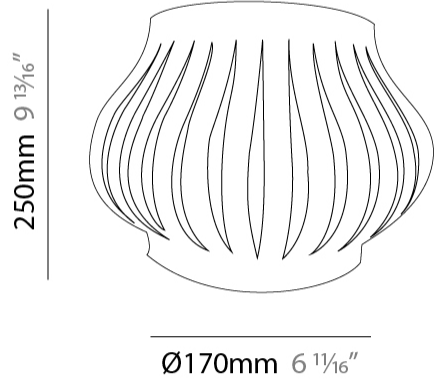

PROJECT
TYPE
SPECIFIER
QUANTITY
DATE

HELIOS SURFACE

D63005-

base number   Finish
Options

1. To build a product code in our configurator select the specify button on the base model # product page
2. To build a manual product code on this datasheet choose from the options listed below in blue font and add the suffix to the base model #

GENERAL

Series: Helios
Brand: Linea Zero
Division: Design
Mounting Type: Surface
Mounting Location: Wall
Subcategory: Ambient

PHYSICAL

Shape: Abstract
Length (mm): 330
Length (in): 13
Height (mm): 250
Height (in): 9 ¹³/₁₆
Extension (mm): 170
Extension (in): 6 ¹¹/₁₆
Light Distribution: Omnidirectional
Diffuser: Polilux™ Shade - See Finish Options
Fixture Finish: WHI / BLK / PBL / POR / PGN / COP / NGD / PKM / SIL
Fixture Material: Polilux™/ Metal holder

ELECTRICAL

Number of Lamps: 1
Lamp Type: LED Retrofit
Bulb Included: Bulb Not Included
Max. Wattage Per Lamp (W): 7
Lamp Base: E26
Input Voltage (V): 120
Upon Request: 277Vac / GU24

LED

OPTICAL

RATINGS AND CERTIFICATIONS

Certified By: Certified for North American Standards
IP rating: IP20