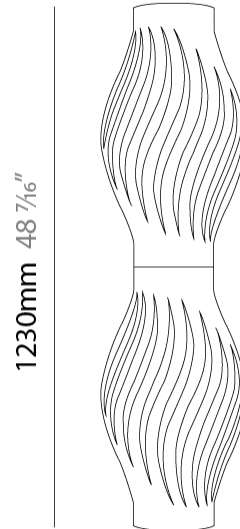

PROJECT	_____
TYPE	_____
SPECIFIER	_____
QUANTITY	_____
DATE	_____

HELIOS PORTABLE

D64029-

base number   Finish
Options

1. To build a product code in our configurator select the specify button on the base model # product page
2. To build a manual product code on this datasheet choose from the options listed below in blue font and add the suffix to the base model #

GENERAL

Series: Helios
Brand: Linea Zero
Division: Design
Mounting Type: Portable
Mounting Location: Floor
Subcategory: Table

PHYSICAL

Shape: Abstract
Diameter (mm): 350
Diameter (in): 15 3/4
Height (mm): 1230
Height (in): 13 3/4
Light Distribution: Omnidirectional
Diffuser: Polilux™ Shade - See Finish Options
Fixture Finish: WHI / BLK / PBL / POR / PGN / COP / NGD / PKM / SIL
Fixture Material: Polilux™/ Metal holder
Upon Request: Bolt Down

ELECTRICAL

Number of Lamps: 2
Lamp Type: LED Retrofit
Bulb Included: Bulb Not Included
Max. Wattage Per Lamp (W): 7
Lamp Base: E26
Input Voltage (V): 120
Upon Request: 277Vac / GU24

LED

OPTICAL

RATINGS AND CERTIFICATIONS

Certified By: Certified for North American Standards
IP rating: IP20