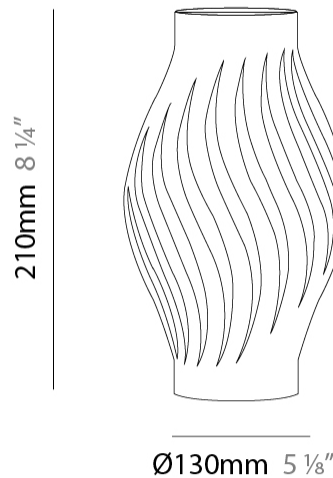

PROJECT
TYPE
SPECIFIER
QUANTITY
DATE

HELIOS PORTABLE

D64027-

base number   Finish
Options

1. To build a product code in our configurator select the specify button on the base model # product page
2. To build a manual product code on this datasheet choose from the options listed below in blue font and add the suffix to the base model #

GENERAL

Series: Helios
Brand: Linea Zero
Division: Design
Mounting Type: Portable
Mounting Location: Table
Subcategory: Table

PHYSICAL

Shape: Abstract
Diameter (mm): 130
Diameter (in): 5 1/8
Height (mm): 210
Height (in): 8 1/4
Light Distribution: Omnidirectional
Diffuser: Polilux™ Shade - See Finish Options
Fixture Finish: WHI / BLK / PBL / POR / PGN / COP / NGD / PKM / SIL
Fixture Material: Polilux™/ Metal holder
Upon Request: Bolt Down

ELECTRICAL

Number of Lamps: 1
Lamp Type: LED Retrofit
Bulb Included: Bulb Not Included
Max. Wattage Per Lamp (W): 3
Lamp Base: E12
Input Voltage (V): 120

LED

OPTICAL

RATINGS AND CERTIFICATIONS

Certified By: Certified for North American Standards
IP rating: IP20