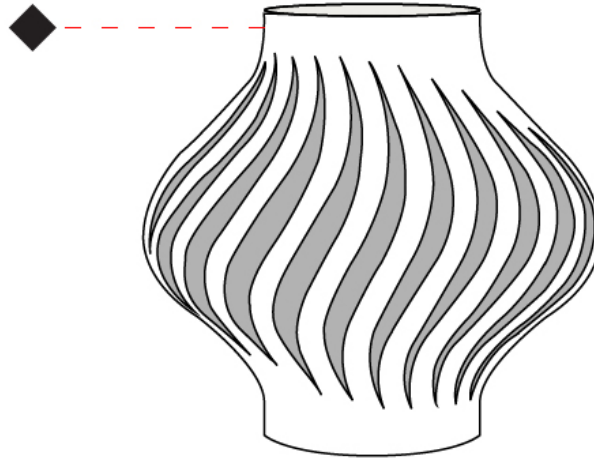

HELIOS PORTABLE

D64023-

PROJECT	_____
TYPE	_____
SPECIFIER	_____
QUANTITY	_____
DATE	_____