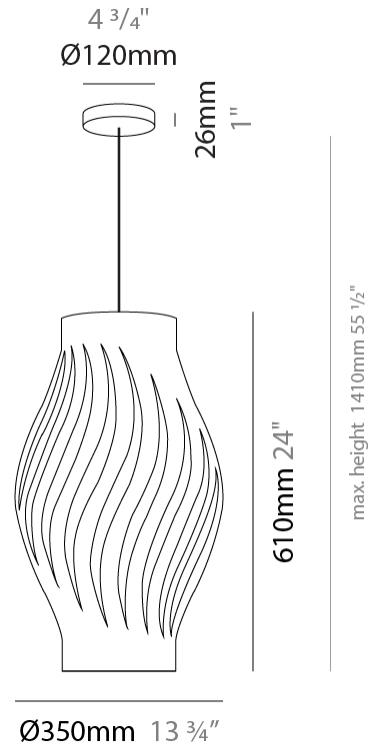

HELIOS LONG SUSPENSION

D61031-

base number   Finish
Options

1. To build a product code in our configurator select the specify button on the base model # product page
2. To build a manual product code on this datasheet choose from the options listed below in blue font and add the suffix to the base model #

GENERAL

Series: Helios
Subseries: Helios Long
Partner: Linea Zero
Division: Design
Installation: Suspension
Product Type: Pendant
Mounting Location: Ceiling
Light Distribution: Downlight

PHYSICAL

Shape: Abstract
Diameter (mm): 350
Diameter (in): 13 3/4
Height (mm): 610
Height (in): 24
Max. Overall Height (mm): 1410
Max. Overall Height (in): 55 1/2
Diffuser: Polilux™ Shade - See Finish Options
Fixture Finish: WHI / BLK / PBL / POR / PGN / COP / NGD / PKM / SIL
Fixture Material: Polilux™/ Metal holder
Primary Material: Non-Static Polilux

ELECTRICAL

Number of Lamps: 1
Lamp Type: LED Retrofit
Bulb Included: Bulb Not Included
Max. Wattage Per Lamp (W): 7
Lamp Base: E26
Input Voltage (V): 120
Upon Request: 277Vac / GU24

LED

OPTICAL

RATINGS AND CERTIFICATIONS

Certified By: Certified for North American Standards
IP rating: IP20

PROJECT	_____
TYPE	_____
SPECIFIER	_____
QUANTITY	_____
DATE	_____