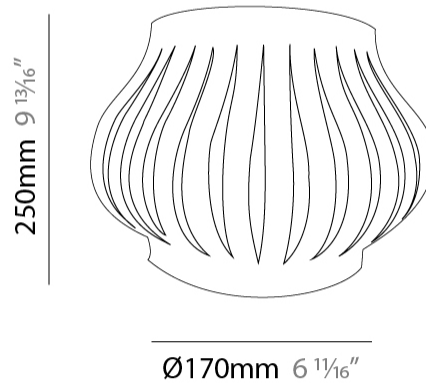

HELIOS SURFACE

D63005-

base number   Finish
Options

1. To build a product code in our configurator select the specify button on the base model # product page
2. To build a manual product code on this datasheet choose from the options listed below in blue font and add the suffix to the base model #

GENERAL

Series: Helios
Partner: Linea Zero
Division: Design
Installation: Surface
Product Type: Wall Surface
Mounting Location: Wall

PHYSICAL

Shape: Abstract
Length (mm): 330
Length (in): 13
Height (mm): 250
Height (in): 9 ¹³/₁₆
Extension (mm): 170
Extension (in): 6 ¹¹/₁₆
Diffuser: Polilux™ Shade - See Finish Options
Fixture Finish: WHI / BLK / PBL / POR / PGN / COP / NGD / PKM / SIL
Fixture Material: Polilux™/ Metal holder
Primary Material: Non-Static Polilux

ELECTRICAL

Number of Lamps: 1
Lamp Type: LED Retrofit
Bulb Included: Bulb Not Included
Max. Wattage Per Lamp (W): 7
Lamp Base: E26
Input Voltage (V): 120
Upon Request: 277Vac / GU24

LED

OPTICAL

RATINGS AND CERTIFICATIONS

Certified By: Certified for North American Standards
IP rating: IP20

PROJECT	_____
TYPE	_____
SPECIFIER	_____
QUANTITY	_____
DATE	_____