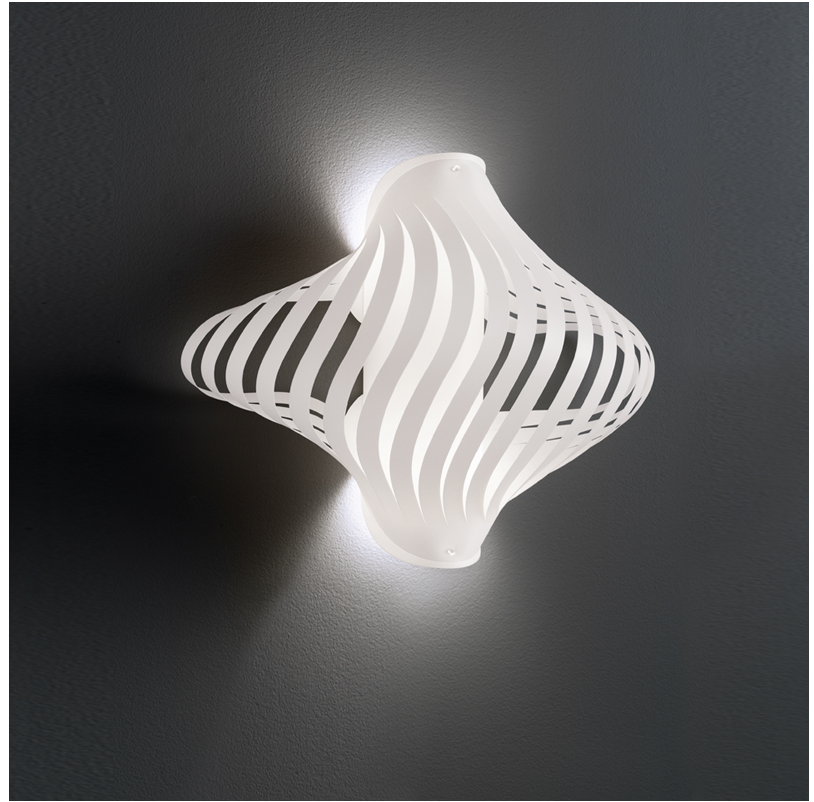

PROJECT
TYPE
SPECIFIER
QUANTITY
DATE

HELIOS SURFACE

D62022-

base number   Finish
Options

1. To build a product code in our configurator select the specify button on the base model # product page
2. To build a manual product code on this datasheet choose from the options listed below in blue font and add the suffix to the base model #

GENERAL

Series: Helios
Partner: Linea Zero
Division: Design
Installation: Surface
Product Type: Ceiling Surface
Mounting Location: Ceiling

PHYSICAL

Shape: Abstract
Diameter (mm): 400
Diameter (in): 15 3/4
Height (mm): 390
Height (in): 15 3/8
Diffuser: Polilux™ Shade - See Finish Options
Fixture Finish: WHI / BLK / PBL / POR / PGN / COP / NGD / PKM / SIL
Fixture Material: Polilux™/ Metal holder
Primary Material: Non-Static Polilux

ELECTRICAL

Number of Lamps: 1
Lamp Type: LED Retrofit
Bulb Included: Bulb Not Included
Max. Wattage Per Lamp (W): 7
Lamp Base: E26
Input Voltage (V): 120
Upon Request: 277Vac / GU24

LED

OPTICAL

RATINGS AND CERTIFICATIONS

Certified By: Certified for North American Standards
IP rating: IP20