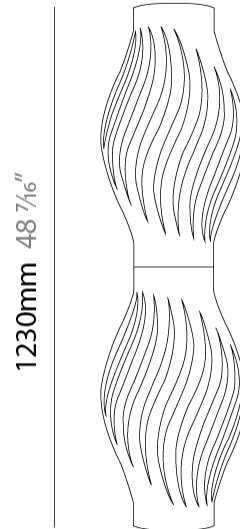

PROJECT	_____
TYPE	_____
SPECIFIER	_____
QUANTITY	_____
DATE	_____

HELIOS PORTABLE

D64029-

base number   Finish
Options

1. To build a product code in our configurator select the specify button on the base model # product page
2. To build a manual product code on this datasheet choose from the options listed below in blue font and add the suffix to the base model #

GENERAL

Series: Helios _____
Brand: Linea Zero _____
Division: Design _____
Mounting Type: Portable _____
Mounting Location: Floor _____
Subcategory: Table _____

PHYSICAL

Shape: Abstract _____
Diameter (mm): 350 _____
Diameter (in): 15 3/4 _____
Height (mm): 1230 _____
Height (in): 13 3/4 _____
Light Distribution: Omnidirectional _____
Diffuser: Polilux™ Shade - See Finish Options _____
Fixture Finish: WHI / BLK / PBL / POR / PGN / COP / NGD / PKM / SIL _____
Fixture Material: Polilux™/ Metal holder _____
Upon Request: Bolt Down _____

ELECTRICAL

Number of Lamps: 2 _____
Lamp Type: LED Retrofit _____
Bulb Included: Bulb Not Included _____
Max. Wattage Per Lamp (W): 7 _____
Lamp Base: E26 _____
Input Voltage (V): 120 _____
Upon Request: 277Vac / GU24 _____

LED

OPTICAL

RATINGS AND CERTIFICATIONS

Certified By: Certified for North American Standards _____
IP rating: IP20 _____