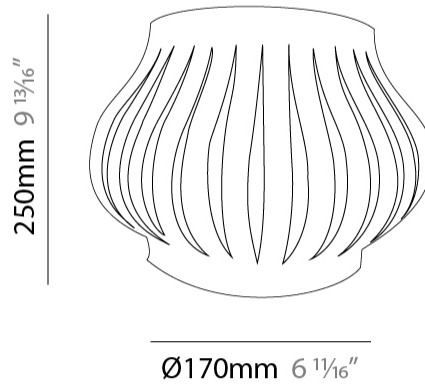

HELIOS SURFACE

D63005-

base number   Finish
Options

PROJECT	_____
TYPE	_____
SPECIFIER	_____
QUANTITY	_____
DATE	_____

1. To build a product code in our configurator select the specify button on the base model # product page
2. To build a manual product code on this datasheet choose from the options listed below in blue font and add the suffix to the base model #

GENERAL

Series: Helios _____
Brand: Linea Zero _____
Division: Design _____
Mounting Type: Surface _____
Mounting Location: Wall _____
Subcategory: Ambient _____

PHYSICAL

Shape: Abstract _____
Length (mm): 330 _____
Length (in): 13 _____
Height (mm): 250 _____
Height (in): 9 ¹³/₁₆ _____
Extension (mm): 170 _____
Extension (in): 6 ¹¹/₁₆ _____
Light Distribution: Omnidirectional _____
Diffuser: Polilux™ Shade - See Finish Options _____
Fixture Finish: WHI / BLK / PBL / POR / PGN / COP / NGD / PKM / SIL _____
Fixture Material: Polilux™/ Metal holder _____

ELECTRICAL

Number of Lamps: 1 _____
Lamp Type: LED Retrofit _____
Bulb Included: Bulb Not Included _____
Max. Wattage Per Lamp (W): 7 _____
Lamp Base: E26 _____
Input Voltage (V): 120 _____
Upon Request: 277Vac / GU24 _____

LED

OPTICAL

RATINGS AND CERTIFICATIONS

Certified By: Certified for North American Standards _____
IP rating: IP20 _____