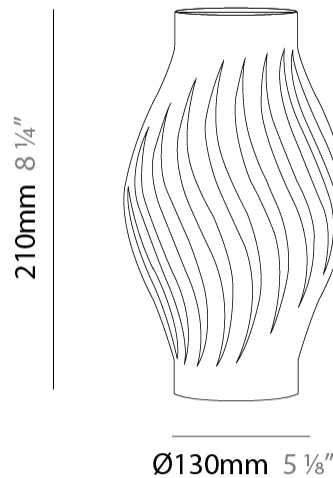

PROJECT _____
TYPE _____
SPECIFIER _____
QUANTITY _____
DATE _____

HELIOS PORTABLE

D64027-

base number   Finish
Options

1. To build a product code in our configurator select the specify button on the base model # product page
2. To build a manual product code on this datasheet choose from the options listed below in blue font and add the suffix to the base model #

GENERAL

Series: Helios _____
Brand: Linea Zero _____
Division: Design _____
Mounting Type: Portable _____
Mounting Location: Table _____
Subcategory: Table _____

PHYSICAL

Shape: Abstract _____
Diameter (mm): 130 _____
Diameter (in): 5 1/8 _____
Height (mm): 210 _____
Height (in): 8 1/4 _____
Light Distribution: Omnidirectional _____
Diffuser: Polilux™ Shade - See Finish Options _____
Fixture Finish: WHI / BLK / PBL / POR / PGN / COP / NGD / PKM / SIL _____
Fixture Material: Polilux™/ Metal holder _____
Upon Request: Bolt Down _____

ELECTRICAL

Number of Lamps: 1 _____
Lamp Type: LED Retrofit _____
Bulb Included: Bulb Not Included _____
Max. Wattage Per Lamp (W): 3 _____
Lamp Base: E12 _____
Input Voltage (V): 120 _____

LED

OPTICAL

RATINGS AND CERTIFICATIONS

Certified By: Certified for North American Standards _____
IP rating: IP20 _____