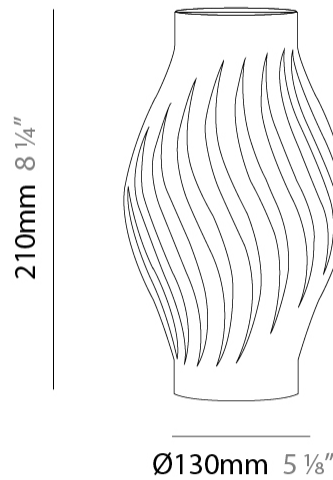

PROJECT	_____
TYPE	_____
SPECIFIER	_____
QUANTITY	_____
DATE	_____

HELIOS PORTABLE

D64027-

base number   Finish
Options

1. To build a product code in our configurator select the specify button on the base model # product page
2. To build a manual product code on this datasheet choose from the options listed below in blue font and add the suffix to the base model #

GENERAL

Series: Helios _____
Brand: Linea Zero _____
Division: Design _____
Mounting Type: Portable _____
Mounting Location: Table _____
Subcategory: Table _____

PHYSICAL

Shape: Abstract _____
Diameter (mm): 130 _____
Diameter (in): 5 1/8 _____
Height (mm): 210 _____
Height (in): 8 1/4 _____
Light Distribution: Omnidirectional _____
Diffuser: Polilux™ Shade - See Finish Options _____
Fixture Finish: WHI / BLK / PBL / POR / PGN / COP / NGD / PKM / SIL _____
Fixture Material: Polilux™/ Metal holder _____
Upon Request: Bolt Down _____

ELECTRICAL

Number of Lamps: 1 _____
Lamp Type: LED Retrofit _____
Bulb Included: Bulb Not Included _____
Max. Wattage Per Lamp (W): 3 _____
Lamp Base: E12 _____
Input Voltage (V): 120 _____

LED

OPTICAL

RATINGS AND CERTIFICATIONS

Certified By: Certified for North American Standards _____
IP rating: IP20 _____