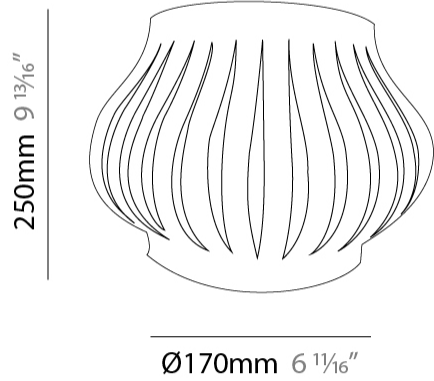

HELIOS SURFACE

D63004-

base number   Finish
Options

PROJECT	_____
TYPE	_____
SPECIFIER	_____
QUANTITY	_____
DATE	_____

1. To build a product code in our configurator select the specify button on the base model # product page
2. To build a manual product code on this datasheet choose from the options listed below in blue font and add the suffix to the base model #

GENERAL

Series: Helios _____
Brand: Linea Zero _____
Division: Design _____
Mounting Type: Surface _____
Mounting Location: Wall _____
Subcategory: Ambient _____

PHYSICAL

Shape: Abstract _____
Length (mm): 330 _____
Length (in): 13 _____
Height (mm): 250 _____
Height (in): 9 ¹³/₁₆ _____
Extension (mm): 170 _____
Extension (in): 6 ¹¹/₁₆ _____
Light Distribution: Omnidirectional _____
Diffuser: Polilux™ Shade - See Finish Options _____
Fixture Finish: WHI / BLK / PBL / POR / PGN / COP / NGD / PKM / SIL _____
Fixture Material: Polilux™/ Metal holder _____

ELECTRICAL

Number of Lamps: 1 _____
Lamp Type: LED Retrofit _____
Bulb Included: Bulb Not Included _____
Max. Wattage Per Lamp (W): 7 _____
Lamp Base: E26 _____
Input Voltage (V): 120 _____
Upon Request: 277Vac / GU24 _____

LED

OPTICAL

RATINGS AND CERTIFICATIONS

Certified By: Certified for North American Standards _____
IP rating: IP20 _____