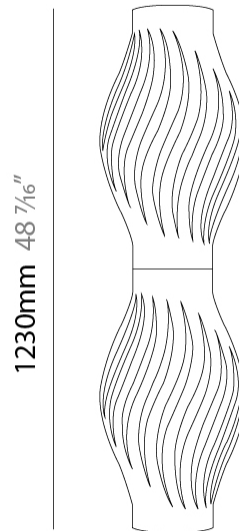

PROJECT
TYPE
SPECIFIER
QUANTITY
DATE

HELIOS PORTABLE

D64029-

base number   Finish
Options

1. To build a product code in our configurator select the specify button on the base model # product page
2. To build a manual product code on this datasheet choose from the options listed below in blue font and add the suffix to the base model #

GENERAL

Series: Helios
Brand: Linea Zero
Division: Design
Mounting Type: Portable
Mounting Location: Floor
Subcategory: Table

PHYSICAL

Shape: Abstract
Diameter (mm): 350
Diameter (in): 15 3/4
Height (mm): 1230
Height (in): 13 3/4
Light Distribution: Omnidirectional
Diffuser: Polilux™ Shade - See Finish Options
Fixture Finish: WHI / BLK / PBL / POR / PGN / COP / NGD / PKM / SIL
Fixture Material: Polilux™/ Metal holder
Upon Request: Bolt Down

ELECTRICAL

Number of Lamps: 2
Lamp Type: LED Retrofit
Bulb Included: Bulb Not Included
Max. Wattage Per Lamp (W): 7
Lamp Base: E26
Input Voltage (V): 120
Upon Request: 277Vac / GU24

LED

OPTICAL

RATINGS AND CERTIFICATIONS

Certified By: Certified for North American Standards
IP rating: IP20