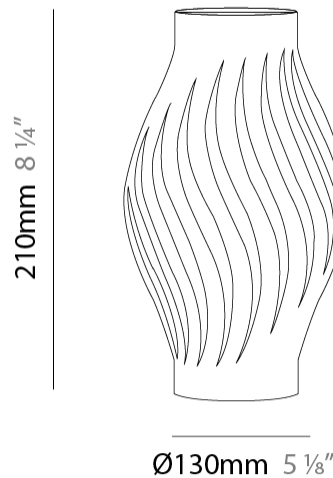

PROJECT	
TYPE	
SPECIFIER	
QUANTITY	
DATE	

HELIOS PORTABLE

D64027-

base number   Finish
Options

1. To build a product code in our configurator select the specify button on the base model # product page
2. To build a manual product code on this datasheet choose from the options listed below in blue font and add the suffix to the base model #

GENERAL

Series: Helios
Brand: Linea Zero
Division: Design
Mounting Type: Portable
Mounting Location: Table
Subcategory: Table

PHYSICAL

Shape: Abstract
Diameter (mm): 130
Diameter (in): 5 1/8
Height (mm): 210
Height (in): 8 1/4
Light Distribution: Omnidirectional
Diffuser: Polilux™ Shade - See Finish Options
Fixture Finish: WHI / BLK / PBL / POR / PGN / COP / NGD / PKM / SIL
Fixture Material: Polilux™/ Metal holder
Upon Request: Bolt Down

ELECTRICAL

Number of Lamps: 1
Lamp Type: LED Retrofit
Bulb Included: Bulb Not Included
Max. Wattage Per Lamp (W): 3
Lamp Base: E12
Input Voltage (V): 120

LED

OPTICAL

RATINGS AND CERTIFICATIONS

Certified By: Certified for North American Standards
IP rating: IP20