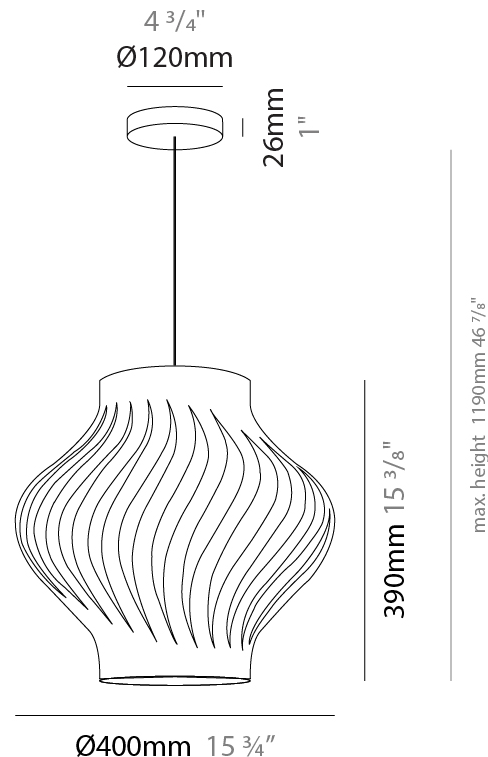

PROJECT	
TYPE	
SPECIFIER	
QUANTITY	
DATE	

HELIOS SHELL SUSPENSION

D61030-

base number   Finish
Options

1. To build a product code in our configurator select the specify button on the base model # product page
2. To build a manual product code on this datasheet choose from the options listed below in blue font and add the suffix to the base model #

GENERAL

Series: Helios
Subseries: Helios Shell
Brand: Linea Zero
Division: Design
Mounting Type: Suspension
Mounting Location: Ceiling
Subcategory: Pendant

PHYSICAL

Shape: Abstract
Diameter (mm): 400
Diameter (in): 15 3/4
Height (mm): 390
Height (in): 15 3/8
Max. Overall Height (mm): 1190
Max. Overall Height (in): 46 7/8
Light Distribution: Omnidirectional
Diffuser: Polilux™ Shade - See Finish Options
Fixture Finish: WHI / BLK / PBL / POR / PGN / COP / NGD / PKM / SIL
Fixture Material: Polilux™/ Metal holder
Cable Details: Cable length 31"

ELECTRICAL

Number of Lamps: 1
Lamp Type: LED Retrofit
Bulb Included: Bulb Not Included
Max. Wattage Per Lamp (W): 7
Lamp Base: E26
Input Voltage (V): 120
Upon Request: 277Vac / GU24

LED

OPTICAL

RATINGS AND CERTIFICATIONS

Certified By: Certified for North American Standards
IP rating: IP20