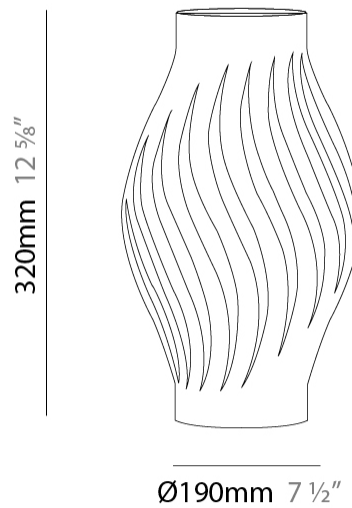

PROJECT _____
TYPE _____
SPECIFIER _____
QUANTITY _____
DATE _____

HELIOS PORTABLE

D64026-

base number   Finish
Options

1. To build a product code in our configurator select the specify button on the base model # product page
2. To build a manual product code on this datasheet choose from the options listed below in blue font and add the suffix to the base model #

GENERAL

Series: Helios _____
Brand: Linea Zero _____
Division: Design _____
Mounting Type: Portable _____
Mounting Location: Table _____
Subcategory: Table _____

PHYSICAL

Shape: Abstract _____
Diameter (mm): 190 _____
Diameter (in): 7 1/2 _____
Height (mm): 320 _____
Height (in): 12 5/8 _____
Light Distribution: Omnidirectional _____
Diffuser: Polilux™ Shade - See Finish Options _____
Fixture Finish: WHI / BLK / PBL / POR / PGN / COP / NGD / PKM / SIL _____
Fixture Material: Polilux™/ Metal holder _____
Upon Request: Bolt Down _____

ELECTRICAL

Number of Lamps: 1 _____
Lamp Type: LED Retrofit _____
Bulb Included: Bulb Not Included _____
Max. Wattage Per Lamp (W): 7 _____
Lamp Base: E26 _____
Input Voltage (V): 120 _____
Upon Request: 277Vac / GU24 _____

LED

OPTICAL

RATINGS AND CERTIFICATIONS

Certified By: Certified for North American Standards _____
IP rating: IP20 _____