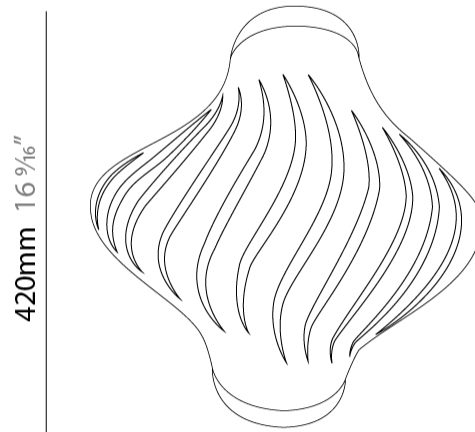

HELIOS SURFACE

D62027-

base number   Finish
Options

PROJECT	_____
TYPE	_____
SPECIFIER	_____
QUANTITY	_____
DATE	_____

1. To build a product code in our configurator select the specify button on the base model # product page
2. To build a manual product code on this datasheet choose from the options listed below in blue font and add the suffix to the base model #

GENERAL

Series: Helios _____
Brand: Linea Zero _____
Division: Design _____
Mounting Type: Surface _____
Mounting Location: Ceiling _____
Subcategory: Ambient _____

PHYSICAL

Shape: Abstract _____
Length (mm): 520 _____
Length (in): 20 ½ _____
Width (mm): 260 _____
Width (in): 10 ¼ _____
Height (mm): 420 _____
Height (in): 16 9/16 _____
Light Distribution: Omnidirectional _____
Diffuser: Polilux™ Shade - See Finish Options _____
Fixture Finish: WHI / BLK / PBL / POR / PGN / COP / NGD / PKM / SIL _____
Fixture Material: Polilux™/ Metal holder _____

ELECTRICAL

Number of Lamps: 2 _____
Lamp Type: LED Retrofit _____
Bulb Included: Bulb Not Included _____
Max. Wattage Per Lamp (W): 7 _____
Lamp Base: E26 _____
Input Voltage (V): 120 _____
Upon Request: 277Vac / GU24 _____

LED

OPTICAL

RATINGS AND CERTIFICATIONS

Certified By: Certified for North American Standards _____
IP rating: IP20 _____