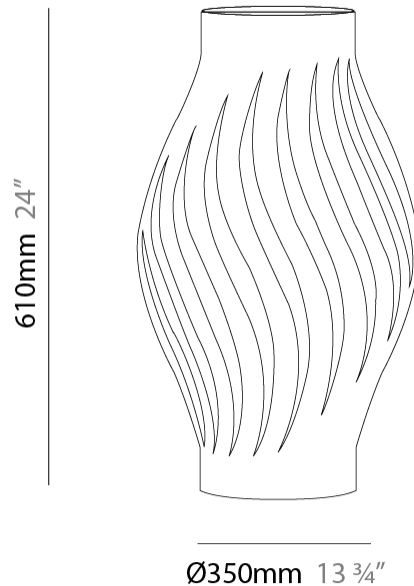

PROJECT
TYPE
SPECIFIER
QUANTITY
DATE

HELIOS PORTABLE

D64024-

base number   Finish
Options

1. To build a product code in our configurator select the specify button on the base model # product page
2. To build a manual product code on this datasheet choose from the options listed below in blue font and add the suffix to the base model #

GENERAL

Series: Helios
Brand: Linea Zero
Division: Design
Mounting Type: Portable
Mounting Location: Table
Subcategory: Table

PHYSICAL

Shape: Abstract
Diameter (mm): 350
Diameter (in): 13 3/4
Height (mm): 610
Height (in): 24
Light Distribution: Omnidirectional
Diffuser: Polilux™ Shade - See Finish Options
Fixture Finish: WHI / BLK / PBL / POR / PGN / COP / NGD / PKM / SIL
Fixture Material: Polilux™/ Metal holder
Upon Request: Bolt Down

ELECTRICAL

Number of Lamps: 1
Lamp Type: LED Retrofit
Bulb Included: Bulb Not Included
Max. Wattage Per Lamp (W): 7
Lamp Base: E26
Input Voltage (V): 120
Upon Request: 277Vac / GU24

LED

OPTICAL

RATINGS AND CERTIFICATIONS

Certified By: Certified for North American Standards
IP rating: IP20