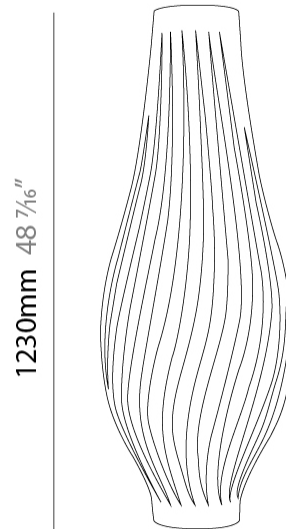

HELIOS PORTABLE

D64030-

base number   Finish
Options

1. To build a product code in our configurator select the specify button on the base model # product page
2. To build a manual product code on this datasheet choose from the options listed below in blue font and add the suffix to the base model #

GENERAL

Series: Helios
Brand: Linea Zero
Division: Design
Mounting Type: Portable
Mounting Location: Floor
Subcategory: Table

PHYSICAL

Shape: Abstract
Diameter (mm): 430
Diameter (in): 15 ³/₄
Height (mm): 1230
Height (in): 16 ¹⁵/₁₆
Light Distribution: Omnidirectional
Diffuser: Polilux™ Shade - See Finish Options
[Fixture Finish: WHI / BLK / PBL / POR / PGN / COP / NGD / PKM / SIL](#)
Fixture Material: Polilux™/ Metal holder
Upon Request: Bolt Down

ELECTRICAL

Number of Lamps: 2
Lamp Type: LED Retrofit
Bulb Included: Bulb Not Included
Max. Wattage Per Lamp (W): 7
Lamp Base: E26
Input Voltage (V): 120
Upon Request: 277Vac / GU24

LED

OPTICAL

RATINGS AND CERTIFICATIONS

Certified By: Certified for North American Standards
IP rating: IP20

PROJECT	_____
TYPE	_____
SPECIFIER	_____
QUANTITY	_____
DATE	_____