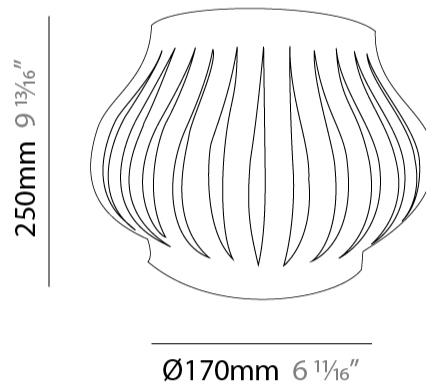

PROJECT
TYPE
SPECIFIER
QUANTITY
DATE

HELIOS SURFACE

D63004-

base number   Finish
Options

1. To build a product code in our configurator select the specify button on the base model # product page
2. To build a manual product code on this datasheet choose from the options listed below in blue font and add the suffix to the base model #

GENERAL

Series: Helios
Brand: Linea Zero
Division: Design
Mounting Type: Surface
Mounting Location: Wall
Subcategory: Ambient

PHYSICAL

Shape: Abstract
Length (mm): 330
Length (in): 13
Height (mm): 250
Height (in): 9 ¹³/₁₆
Extension (mm): 170
Extension (in): 6 ¹¹/₁₆
Light Distribution: Omnidirectional
Diffuser: Polilux™ Shade - See Finish Options
Fixture Finish: WHI / BLK / PBL / POR / PGN / COP / NGD / PKM / SIL
Fixture Material: Polilux™/ Metal holder

ELECTRICAL

Number of Lamps: 1
Lamp Type: LED Retrofit
Bulb Included: Bulb Not Included
Max. Wattage Per Lamp (W): 7
Lamp Base: E26
Input Voltage (V): 120
Upon Request: 277Vac / GU24

LED

OPTICAL

RATINGS AND CERTIFICATIONS

Certified By: Certified for North American Standards
IP rating: IP20