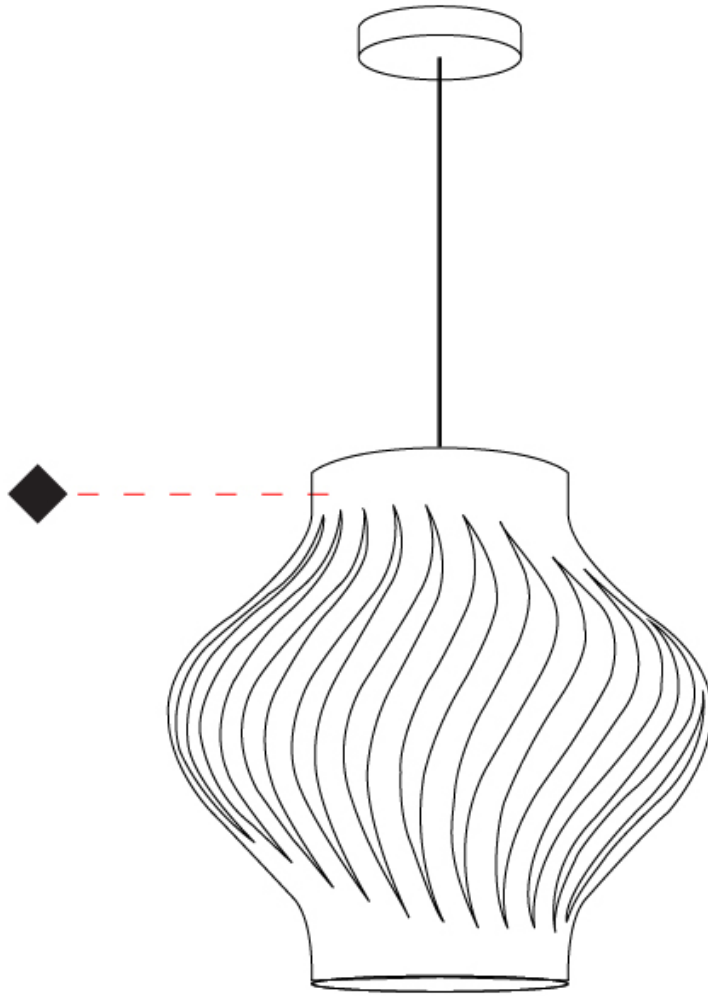

HELIOS SHELL SUSPENSION

D61030-

PROJECT

TYPE

SPECIFIER

QUANTITY

DATE