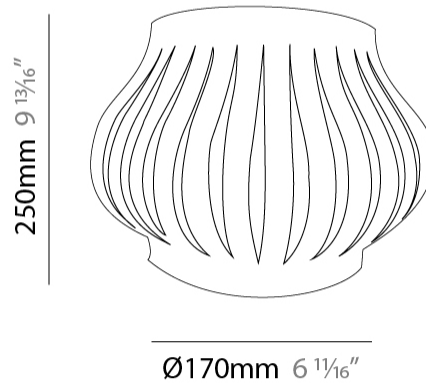

PROJECT
TYPE
SPECIFIER
QUANTITY
DATE

HELIOS SURFACE

D63005-

base number   Finish
Options

1. To build a product code in our configurator select the specify button on the base model # product page
2. To build a manual product code on this datasheet choose from the options listed below in blue font and add the suffix to the base model #

GENERAL

Series: Helios
Brand: Linea Zero
Division: Design
Mounting Type: Surface
Mounting Location: Wall
Subcategory: Ambient

PHYSICAL

Shape: Abstract
Length (mm): 330
Length (in): 13
Height (mm): 250
Height (in): 9 ¹³/₁₆
Extension (mm): 170
Extension (in): 6 ¹¹/₁₆
Light Distribution: Omnidirectional
Diffuser: Polilux™ Shade - See Finish Options
Fixture Finish: WHI / BLK / PBL / POR / PGN / COP / NGD / PKM / SIL
Fixture Material: Polilux™/ Metal holder

ELECTRICAL

Number of Lamps: 1
Lamp Type: LED Retrofit
Bulb Included: Bulb Not Included
Max. Wattage Per Lamp (W): 7
Lamp Base: E26
Input Voltage (V): 120
Upon Request: 277Vac / GU24

LED

OPTICAL

RATINGS AND CERTIFICATIONS

Certified By: Certified for North American Standards
IP rating: IP20