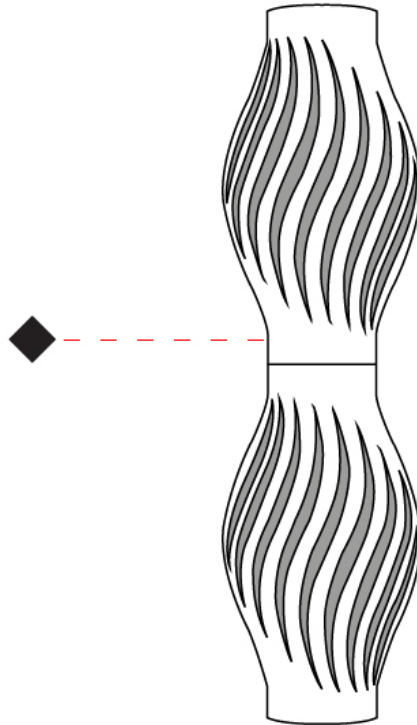

D64029-

PROJECT

TYPE

SPECIFIER

QUANTITY

DATE

D