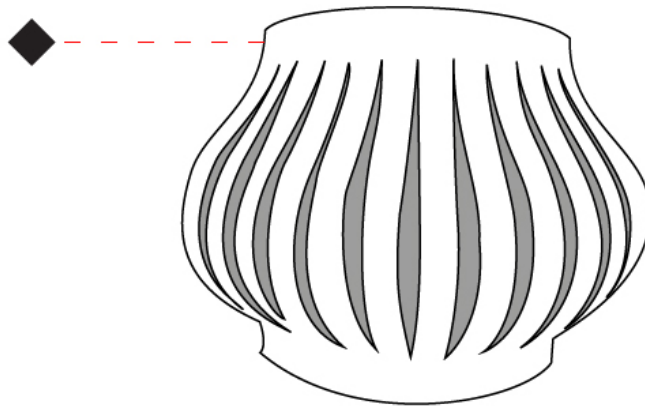

HELIOS SURFACE

D63005-

PROJECT

TYPE

SPECIFIER

QUANTITY

DATE

D