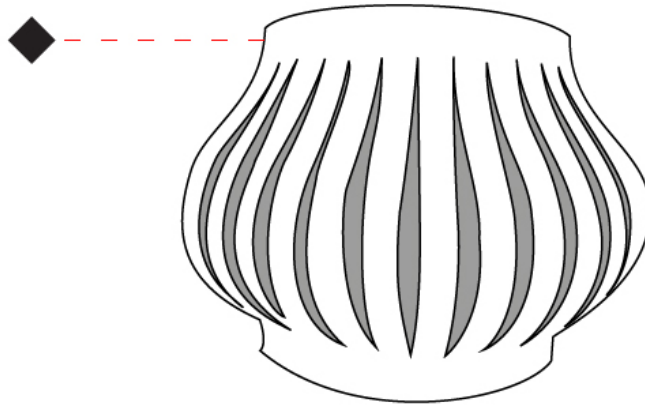

HELIOS SURFACE

D63004-

PROJECT

TYPE

SPECIFIER

QUANTITY

DATE

D