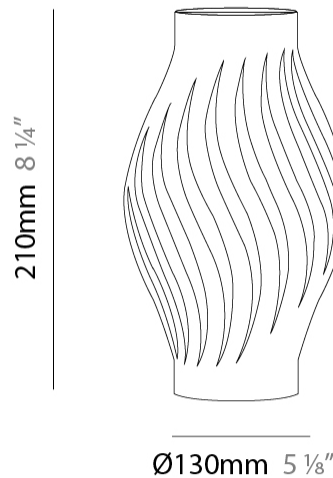

PROJECT	_____
TYPE	_____
SPECIFIER	_____
QUANTITY	_____
DATE	_____

HELIOS PORTABLE

D64027-

base number   Finish
Options

1. To build a product code in our configurator select the specify button on the base model # product page
2. To build a manual product code on this datasheet choose from the options listed below in blue font and add the suffix to the base model #

GENERAL

Series: Helios
Brand: Linea Zero
Division: Design
Mounting Type: Portable
Mounting Location: Table
Subcategory: Table

PHYSICAL

Shape: Abstract
Diameter (mm): 130
Diameter (in): 5 1/8
Height (mm): 210
Height (in): 8 1/4
Light Distribution: Omnidirectional
Diffuser: Polilux™ Shade - See Finish Options
[Fixture Finish: WHI / BLK / PBL / POR / PGN / COP / NGD / PKM / SIL](#)
Fixture Material: Polilux™/ Metal holder
Upon Request: Bolt Down

ELECTRICAL

Number of Lamps: 1
Lamp Type: LED Retrofit
Bulb Included: Bulb Not Included
Max. Wattage Per Lamp (W): 3
Lamp Base: E12
Input Voltage (V): 120

LED

OPTICAL

RATINGS AND CERTIFICATIONS

Certified By: Certified for North American Standards
IP rating: IP20