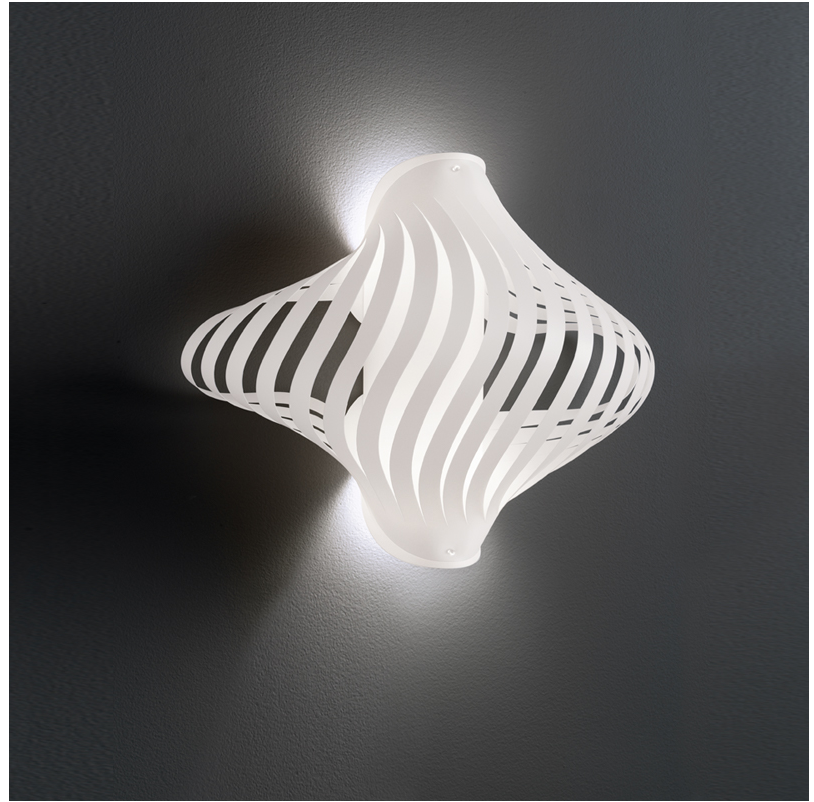

PROJECT	_____
TYPE	_____
SPECIFIER	_____
QUANTITY	_____
DATE	_____

HELIOS SURFACE

D62022-

base number   Finish
Options

1. To build a product code in our configurator select the specify button on the base model # product page
2. To build a manual product code on this datasheet choose from the options listed below in blue font and add the suffix to the base model #

GENERAL

Series: Helios _____
Brand: Linea Zero _____
Division: Design _____
Mounting Type: Surface _____
Mounting Location: Ceiling _____
Subcategory: Ambient _____

PHYSICAL

Shape: Abstract _____
Diameter (mm): 400 _____
Diameter (in): 15 ³/₄ _____
Height (mm): 390 _____
Height (in): 15 ³/₈ _____
Light Distribution: Omnidirectional _____
Diffuser: Polilux™ Shade - See Finish Options _____
Fixture Finish: WHI / BLK / PBL / POR / PGN / COP / NGD / PKM / SIL _____
Fixture Material: Polilux™/ Metal holder _____

ELECTRICAL

Number of Lamps: 1 _____
Lamp Type: LED Retrofit _____
Bulb Included: Bulb Not Included _____
Max. Wattage Per Lamp (W): 7 _____
Lamp Base: E26 _____
Input Voltage (V): 120 _____
Upon Request: 277Vac / GU24 _____

LED

OPTICAL

RATINGS AND CERTIFICATIONS

Certified By: Certified for North American Standards _____
IP rating: IP20 _____