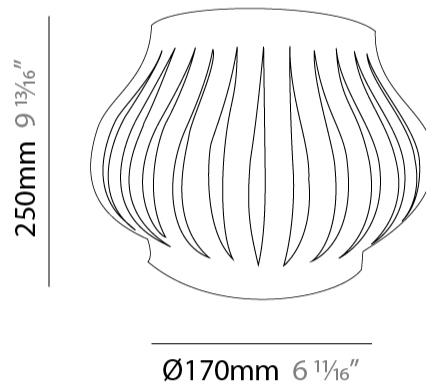

PROJECT	_____
TYPE	_____
SPECIFIER	_____
QUANTITY	_____
DATE	_____

HELIOS SURFACE

D63005-

base number   Finish
Options

1. To build a product code in our configurator select the specify button on the base model # product page
2. To build a manual product code on this datasheet choose from the options listed below in blue font and add the suffix to the base model #

GENERAL

Series: Helios
Brand: Linea Zero
Division: Design
Mounting Type: Surface
Mounting Location: Wall
Subcategory: Ambient

PHYSICAL

Shape: Abstract
Length (mm): 330
Length (in): 13
Height (mm): 250
Height (in): 9 ¹³/₁₆
Extension (mm): 170
Extension (in): 6 ¹¹/₁₆
Light Distribution: Omnidirectional
Diffuser: Polilux™ Shade - See Finish Options
Fixture Finish: WHI / BLK / PBL / POR / PGN / COP / NGD / PKM / SIL
Fixture Material: Polilux™/ Metal holder

ELECTRICAL

Number of Lamps: 1
Lamp Type: LED Retrofit
Bulb Included: Bulb Not Included
Max. Wattage Per Lamp (W): 7
Lamp Base: E26
Input Voltage (V): 120
Upon Request: 277Vac / GU24

LED

OPTICAL

RATINGS AND CERTIFICATIONS

Certified By: Certified for North American Standards
IP rating: IP20