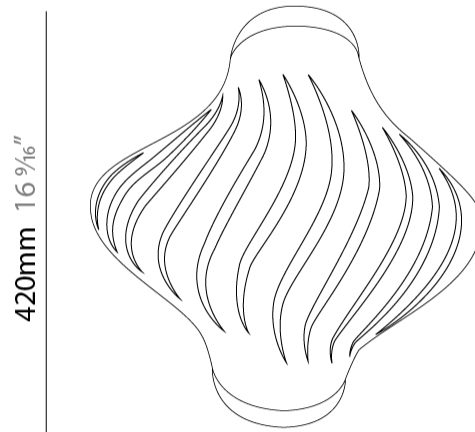

PROJECT
TYPE
SPECIFIER
QUANTITY
DATE

HELIOS SURFACE

D62027-

base number   Finish
Options

1. To build a product code in our configurator select the specify button on the base model # product page
2. To build a manual product code on this datasheet choose from the options listed below in blue font and add the suffix to the base model #

GENERAL

Series: Helios
Brand: Linea Zero
Division: Design
Mounting Type: Surface
Mounting Location: Ceiling
Subcategory: Ambient

PHYSICAL

Shape: Abstract
Length (mm): 520
Length (in): 20 1/2
Width (mm): 260
Width (in): 10 1/4
Height (mm): 420
Height (in): 16 9/16
Light Distribution: Omnidirectional
Diffuser: Polilux™ Shade - See Finish Options
Fixture Finish: WHI / BLK / PBL / POR / PGN / COP / NGD / PKM / SIL
Fixture Material: Polilux™/ Metal holder

ELECTRICAL

Number of Lamps: 2
Lamp Type: LED Retrofit
Bulb Included: Bulb Not Included
Max. Wattage Per Lamp (W): 7
Lamp Base: E26
Input Voltage (V): 120
Upon Request: 277Vac / GU24

LED

OPTICAL

RATINGS AND CERTIFICATIONS

Certified By: Certified for North American Standards
IP rating: IP20