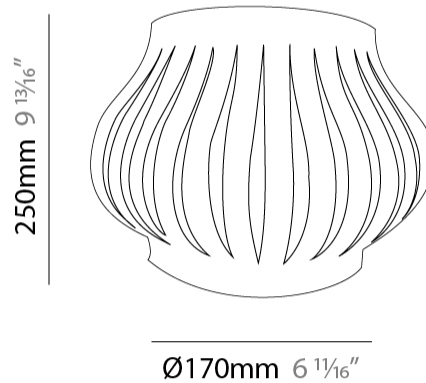

PROJECT _____

TYPE _____

SPECIFIER _____

QUANTITY _____

DATE _____

HELIOS SURFACE

D63004-

base number   Finish
Options

1. To build a product code in our configurator select the specify button on the base model # product page
2. To build a manual product code on this datasheet choose from the options listed below in blue font and add the suffix to the base model #

GENERAL

Series: Helios _____

Brand: Linea Zero _____

Division: Design _____

Mounting Type: Surface _____

Mounting Location: Wall _____

Subcategory: Ambient _____

PHYSICAL

Shape: Abstract _____

Length (mm): 330 _____

Length (in): 13 _____

Height (mm): 250 _____

Height (in): 9 ¹³/₁₆ _____

Extension (mm): 170 _____

Extension (in): 6 ¹¹/₁₆ _____

Light Distribution: Omnidirectional _____

Diffuser: Polilux™ Shade - See Finish Options _____

Fixture Finish: WHI / BLK / PBL / POR / PGN / COP / NGD / PKM / SIL _____

Fixture Material: Polilux™/ Metal holder _____

ELECTRICAL

Number of Lamps: 1 _____

Lamp Type: LED Retrofit _____

Bulb Included: Bulb Not Included _____

Max. Wattage Per Lamp (W): 7 _____

Lamp Base: E26 _____

Input Voltage (V): 120 _____

Upon Request: 277Vac / GU24 _____

LED

OPTICAL

RATINGS AND CERTIFICATIONS

Certified By: Certified for North American Standards _____

IP rating: IP20 _____