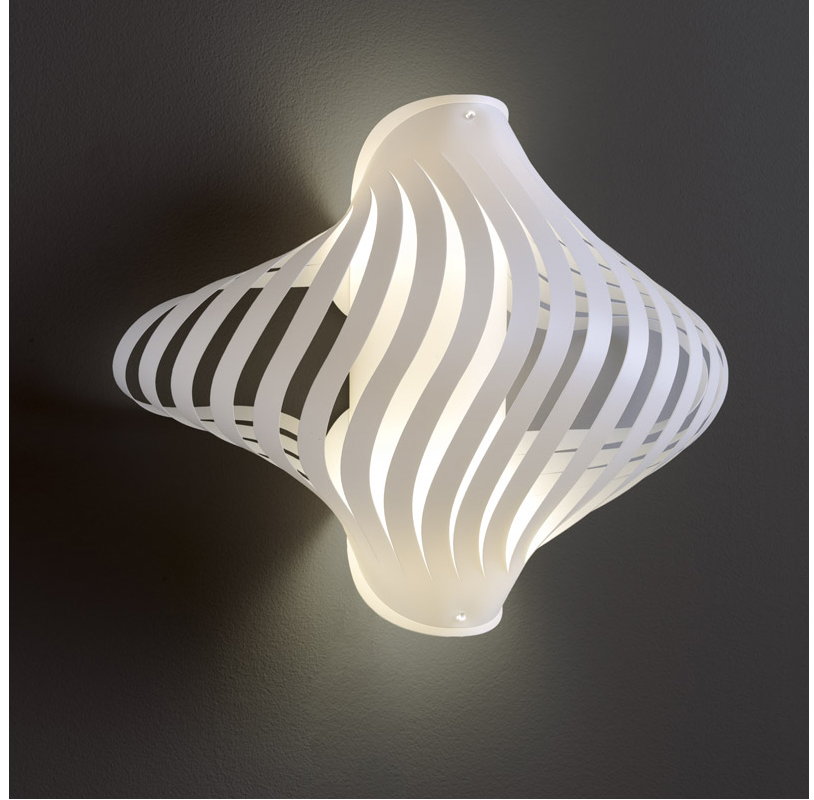

PROJECT	_____
TYPE	_____
SPECIFIER	_____
QUANTITY	_____
DATE	_____

HELIOS SURFACE

D63007-

base number   Finish
Options

1. To build a product code in our configurator select the specify button on the base model # product page
2. To build a manual product code on this datasheet choose from the options listed below in blue font and add the suffix to the base model #

GENERAL

Series: Helios
Brand: Linea Zero
Division: Design
Mounting Type: Surface
Mounting Location: Wall
Subcategory: Ambient

PHYSICAL

Shape: Abstract
Length (mm): 340
Length (in): 13 ³/₈
Height (mm): 350
Height (in): 13 ³/₄
Extension (mm): 190
Extension (in): 7 ¹/₂
Light Distribution: Direct / Indirect
Diffuser: Polilux™ Shade - See Finish Options
Fixture Finish: WHI / BLK / PBL / POR / PGN / COP / NGD / PKM / SIL
Fixture Material: Polilux™/ Metal holder

ELECTRICAL

Number of Lamps: 1
Lamp Type: LED Retrofit
Bulb Included: Bulb Not Included
Max. Wattage Per Lamp (W): 7
Lamp Base: E26
Input Voltage (V): 120
Upon Request: 277Vac / GU24

LED

OPTICAL

RATINGS AND CERTIFICATIONS

Certified By: Certified for North American Standards
IP rating: IP20