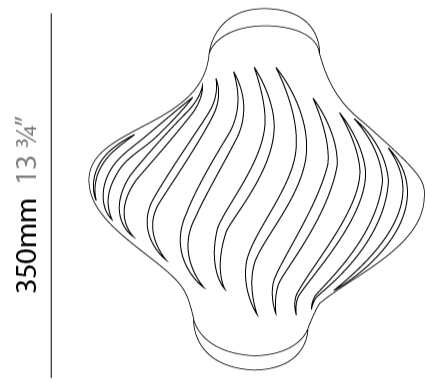

PROJECT	_____
TYPE	_____
SPECIFIER	_____
QUANTITY	_____
DATE	_____

HELIOS SURFACE

D63007-

base number   Finish
Options

1. To build a product code in our configurator select the specify button on the base model # product page
2. To build a manual product code on this datasheet choose from the options listed below in blue font and add the suffix to the base model #

GENERAL

Series: Helios
Brand: Linea Zero
Division: Design
Mounting Type: Surface
Mounting Location: Wall
Subcategory: Ambient

PHYSICAL

Shape: Abstract
Length (mm): 340
Length (in): 13 ³/₈
Height (mm): 350
Height (in): 13 ³/₄
Extension (mm): 190
Extension (in): 7 ¹/₂
Light Distribution: Direct / Indirect
Diffuser: Polilux™ Shade - See Finish Options
Fixture Finish: WHI / BLK / PBL / POR / PGN / COP / NGD / PKM / SIL
Fixture Material: Polilux™/ Metal holder

ELECTRICAL

Number of Lamps: 1
Lamp Type: LED Retrofit
Bulb Included: Bulb Not Included
Max. Wattage Per Lamp (W): 7
Lamp Base: E26
Input Voltage (V): 120
Upon Request: 277Vac / GU24

LED

OPTICAL

RATINGS AND CERTIFICATIONS

Certified By: Certified for North American Standards
IP rating: IP20