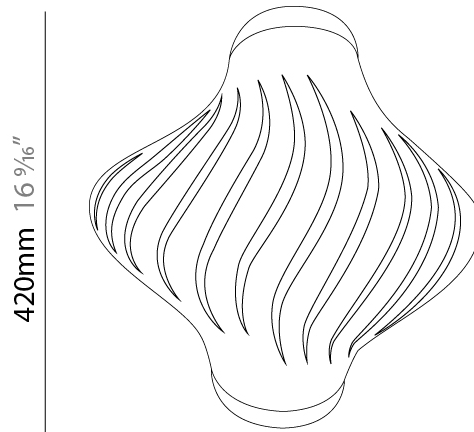

PROJECT	_____
TYPE	_____
SPECIFIER	_____
QUANTITY	_____
DATE	_____

HELIOS SURFACE

D62022-

base number   Finish
Options

1. To build a product code in our configurator select the specify button on the base model # product page
2. To build a manual product code on this datasheet choose from the options listed below in blue font and add the suffix to the base model #

GENERAL

Series: Helios _____
Brand: Linea Zero _____
Division: Design _____
Mounting Type: Surface _____
Mounting Location: Ceiling _____
Subcategory: Ambient _____

PHYSICAL

Shape: Abstract _____
Diameter (mm): 400 _____
Diameter (in): 15 ³/₄ _____
Height (mm): 390 _____
Height (in): 15 ³/₈ _____
Light Distribution: Omnidirectional _____
Diffuser: Polilux™ Shade - See Finish Options _____
Fixture Finish: WHI / BLK / PBL / POR / PGN / COP / NGD / PKM / SIL _____
Fixture Material: Polilux™/ Metal holder _____

ELECTRICAL

Number of Lamps: 1 _____
Lamp Type: LED Retrofit _____
Bulb Included: Bulb Not Included _____
Max. Wattage Per Lamp (W): 7 _____
Lamp Base: E26 _____
Input Voltage (V): 120 _____
Upon Request: 277Vac / GU24 _____

LED

OPTICAL

RATINGS AND CERTIFICATIONS

Certified By: Certified for North American Standards _____
IP rating: IP20 _____