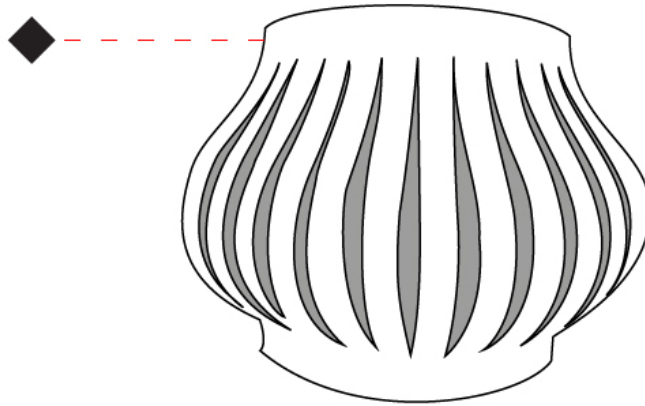

D63004-

PROJECT

TYPE

SPECIFIER

QUANTITY

DATE

D