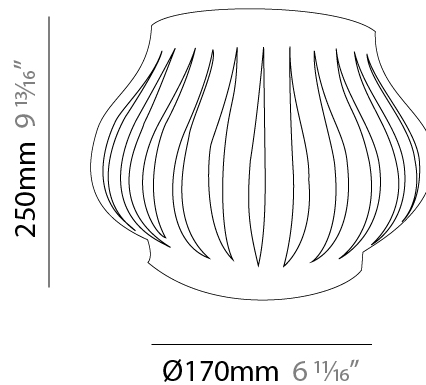

PROJECT	_____
TYPE	_____
SPECIFIER	_____
QUANTITY	_____
DATE	_____

HELIOS SURFACE

D63004-

base number   Finish
Options

1. To build a product code in our configurator select the specify button on the base model # product page
2. To build a manual product code on this datasheet choose from the options listed below in blue font and add the suffix to the base model #

GENERAL

Series: Helios _____
Brand: Linea Zero _____
Division: Design _____
Mounting Type: Surface _____
Mounting Location: Wall _____
Subcategory: Ambient _____

PHYSICAL

Shape: Abstract _____
Length (mm): 330 _____
Length (in): 13 _____
Height (mm): 250 _____
Height (in): 9 ¹³/₁₆ _____
Extension (mm): 170 _____
Extension (in): 6 ¹¹/₁₆ _____
Light Distribution: Omnidirectional _____
Diffuser: Polilux™ Shade - See Finish Options _____
Fixture Finish: WHI / BLK / PBL / POR / PGN / COP / NGD / PKM / SIL _____
Fixture Material: Polilux™/ Metal holder _____

ELECTRICAL

Number of Lamps: 1 _____
Lamp Type: LED Retrofit _____
Bulb Included: Bulb Not Included _____
Max. Wattage Per Lamp (W): 7 _____
Lamp Base: E26 _____
Input Voltage (V): 120 _____
Upon Request: 277Vac / GU24 _____

LED

OPTICAL

RATINGS AND CERTIFICATIONS

Certified By: Certified for North American Standards _____
IP rating: IP20 _____