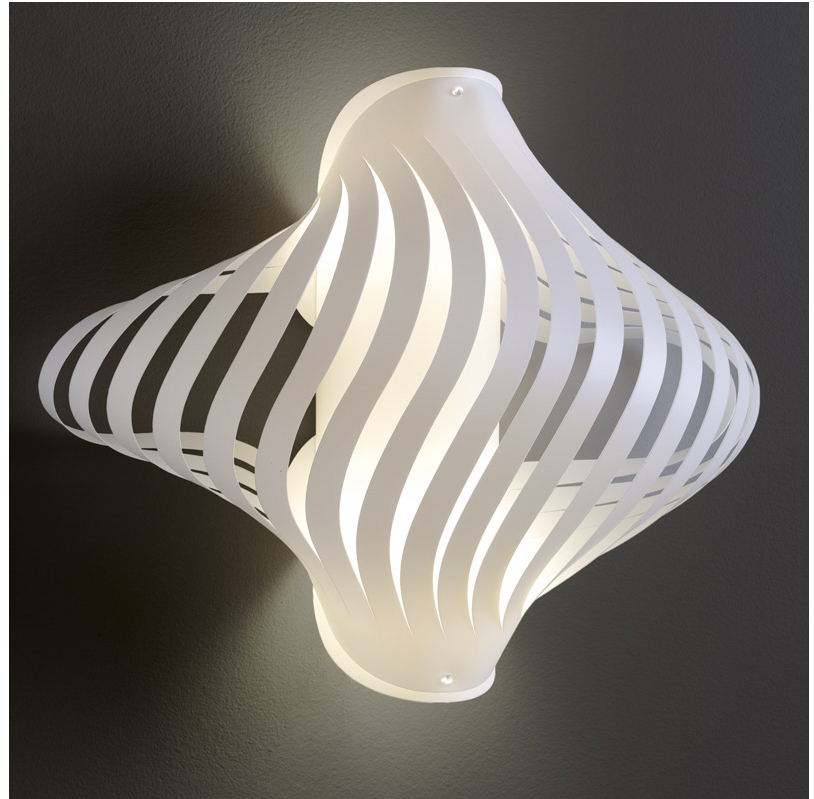

PROJECT	_____
TYPE	_____
SPECIFIER	_____
QUANTITY	_____
DATE	_____

HELIOS SURFACE

D62026-

base number   Finish
Options

1. To build a product code in our configurator select the specify button on the base model # product page
2. To build a manual product code on this datasheet choose from the options listed below in blue font and add the suffix to the base model #

GENERAL

Series: Helios _____
Brand: Linea Zero _____
Division: Design _____
Mounting Type: Surface _____
Mounting Location: Ceiling _____
Subcategory: Ambient _____

PHYSICAL

Shape: Abstract _____
Length (mm): 520 _____
Length (in): 20 ½ _____
Width (mm): 260 _____
Width (in): 10 ¼ _____
Height (mm): 420 _____
Height (in): 16 9/16 _____
Light Distribution: Downlight _____
Diffuser: Polilux™ Shade - See Finish Options _____
Fixture Finish: WHI / BLK / PBL / POR / PGN / COP / NGD / PKM / SIL _____
Fixture Material: Polilux™/ Metal holder _____

ELECTRICAL

Number of Lamps: 2 _____
Lamp Type: LED Retrofit _____
Bulb Included: Bulb Not Included _____
Max. Wattage Per Lamp (W): 7 _____
Lamp Base: E26 _____
Input Voltage (V): 120 _____
Upon Request: 277Vac / GU24 _____

LED

OPTICAL

RATINGS AND CERTIFICATIONS

Certified By: Certified for North American Standards _____
IP rating: IP20 _____