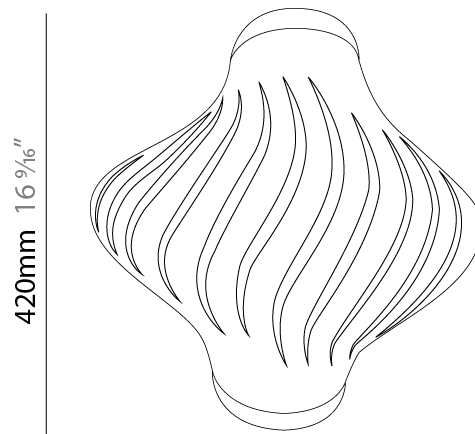

PROJECT	_____
TYPE	_____
SPECIFIER	_____
QUANTITY	_____
DATE	_____

HELIOS SURFACE

D62022-

base number   Finish
Options

1. To build a product code in our configurator select the specify button on the base model # product page
2. To build a manual product code on this datasheet choose from the options listed below in blue font and add the suffix to the base model #

GENERAL

Series: Helios _____
Brand: Linea Zero _____
Division: Design _____
Mounting Type: Surface _____
Mounting Location: Ceiling _____
Subcategory: Ambient _____

PHYSICAL

Shape: Abstract _____
Diameter (mm): 400 _____
Diameter (in): 15 ³/₄ _____
Height (mm): 390 _____
Height (in): 15 ³/₈ _____
Light Distribution: Omnidirectional _____
Diffuser: Polilux™ Shade - See Finish Options _____
Fixture Finish: WHI / BLK / PBL / POR / PGN / COP / NGD / PKM / SIL _____
Fixture Material: Polilux™/ Metal holder _____

ELECTRICAL

Number of Lamps: 1 _____
Lamp Type: LED Retrofit _____
Bulb Included: Bulb Not Included _____
Max. Wattage Per Lamp (W): 7 _____
Lamp Base: E26 _____
Input Voltage (V): 120 _____
Upon Request: 277Vac / GU24 _____

LED

OPTICAL

RATINGS AND CERTIFICATIONS

Certified By: Certified for North American Standards _____
IP rating: IP20 _____