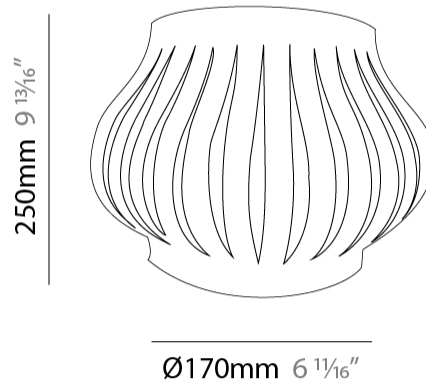

HELIOS SURFACE

D63004-

base number   Finish
Options

PROJECT	_____
TYPE	_____
SPECIFIER	_____
QUANTITY	_____
DATE	_____

1. To build a product code in our configurator select the specify button on the base model # product page
2. To build a manual product code on this datasheet choose from the options listed below in blue font and add the suffix to the base model #

GENERAL

Series: Helios _____
Brand: Linea Zero _____
Division: Design _____
Mounting Type: Surface _____
Mounting Location: Wall _____
Subcategory: Ambient _____

PHYSICAL

Shape: Abstract _____
Length (mm): 330 _____
Length (in): 13 _____
Height (mm): 250 _____
Height (in): 9 ¹³/₁₆ _____
Extension (mm): 170 _____
Extension (in): 6 ¹¹/₁₆ _____
Light Distribution: Omnidirectional _____
Diffuser: Polilux™ Shade - See Finish Options _____
Fixture Finish: WHI / BLK / PBL / POR / PGN / COP / NGD / PKM / SIL _____
Fixture Material: Polilux™/ Metal holder _____

ELECTRICAL

Number of Lamps: 1 _____
Lamp Type: LED Retrofit _____
Bulb Included: Bulb Not Included _____
Max. Wattage Per Lamp (W): 7 _____
Lamp Base: E26 _____
Input Voltage (V): 120 _____
Upon Request: 277Vac / GU24 _____

LED

OPTICAL

RATINGS AND CERTIFICATIONS

Certified By: Certified for North American Standards _____
IP rating: IP20 _____