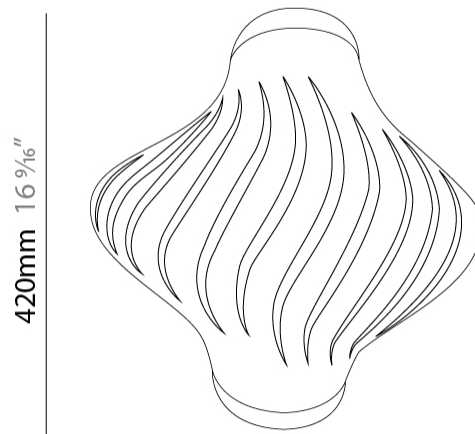

PROJECT	_____
TYPE	_____
SPECIFIER	_____
QUANTITY	_____
DATE	_____

HELIOS SURFACE

D62026-

base number   Finish
Options

1. To build a product code in our configurator select the specify button on the base model # product page
2. To build a manual product code on this datasheet choose from the options listed below in blue font and add the suffix to the base model #

GENERAL

Series: Helios _____
Brand: Linea Zero _____
Division: Design _____
Mounting Type: Surface _____
Mounting Location: Ceiling _____
Subcategory: Ambient _____

PHYSICAL

Shape: Abstract _____
Length (mm): 520 _____
Length (in): 20 ½ _____
Width (mm): 260 _____
Width (in): 10 ¼ _____
Height (mm): 420 _____
Height (in): 16 9/16 _____
Light Distribution: Downlight _____
Diffuser: Polilux™ Shade - See Finish Options _____
Fixture Finish: WHI / BLK / PBL / POR / PGN / COP / NGD / PKM / SIL _____
Fixture Material: Polilux™/ Metal holder _____

ELECTRICAL

Number of Lamps: 2 _____
Lamp Type: LED Retrofit _____
Bulb Included: Bulb Not Included _____
Max. Wattage Per Lamp (W): 7 _____
Lamp Base: E26 _____
Input Voltage (V): 120 _____
Upon Request: 277Vac / GU24 _____

LED

OPTICAL

RATINGS AND CERTIFICATIONS

Certified By: Certified for North American Standards _____
IP rating: IP20 _____